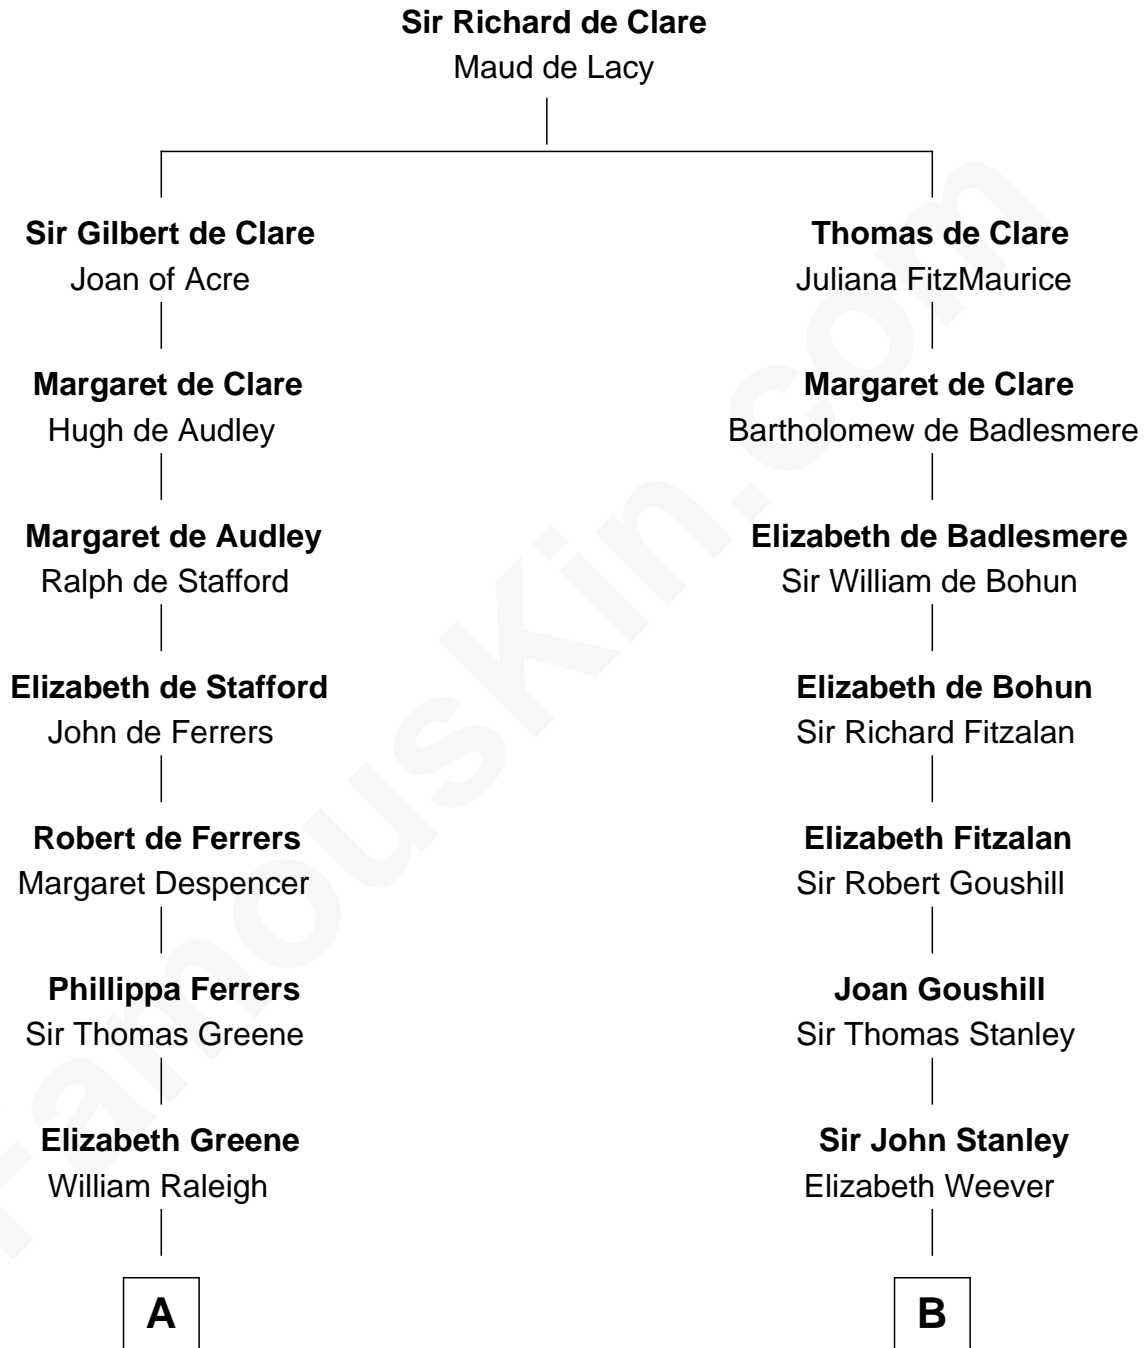

FamousKin.com

Relationship Chart of

Melvil Dewey

Inventor of the Dewey Decimal System

17th cousin 2 times removed of

Edward Lloyd V

13th Governor of Maryland

C

|

Polly Cole

David Dewey

|

Joel Dewey

Eliza Green

|

Melvil Dewey