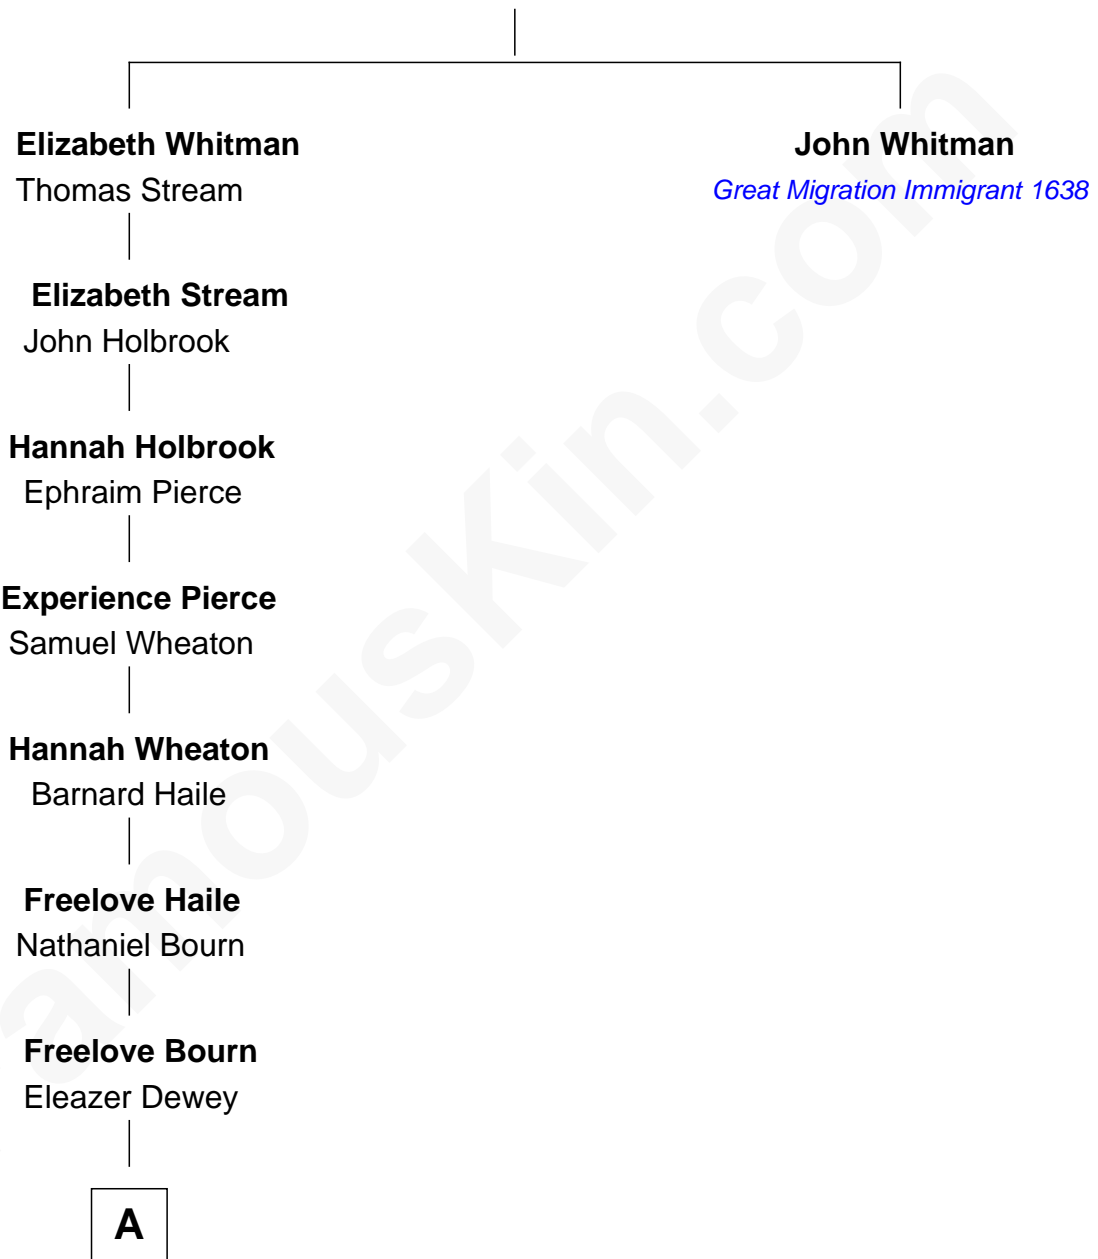

FamousKin.com

Relationship Chart of

Melvil Dewey

Inventor of the Dewey Decimal System

7th great-grandnephew of

John Whitman

(c1602 - 1692) Great Migration Immigrant 1638

Richard Whitman

A

—
David Dewey

Polly Cole

—
Joel Dewey

Eliza Green

—
Melvil Dewey

Dewey Decimal System

FamousKin.com