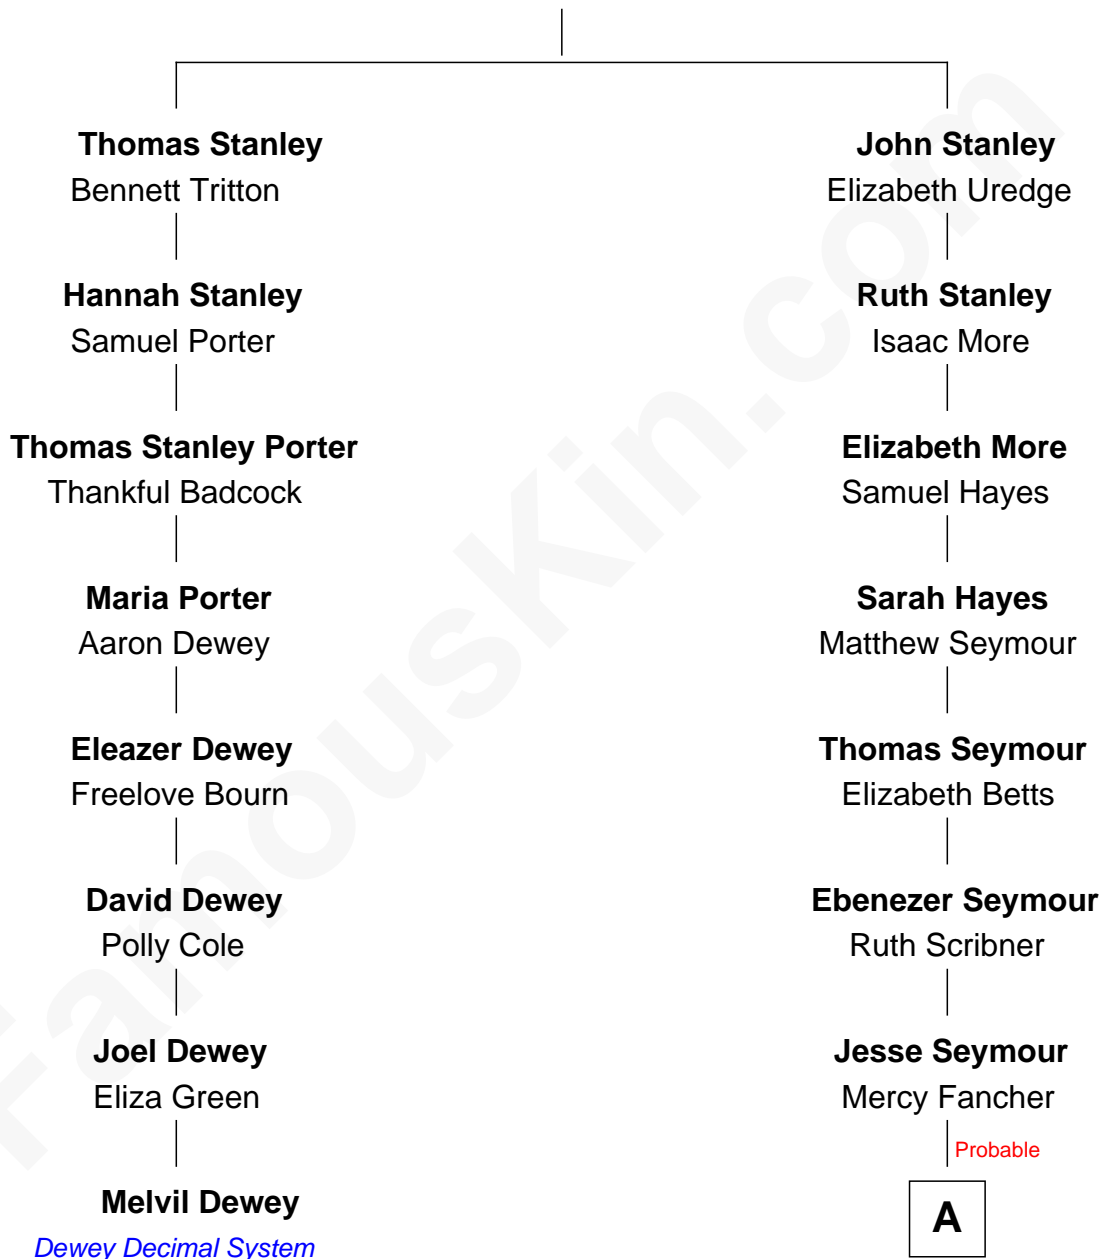

## Relationship Chart of

### Melvil Dewey

*Inventor of the Dewey Decimal System*

7th cousin 4 times removed of

**Gerald Ford**

*38th U.S. President*

**Robert Stanley**

**A**

—  
**Rachel Seymour**

Jesse Miller

—  
**Sally Miller**

Alexander Gardner

—  
**Levi Addison Gardner**

Adele Augusta Ayer

—  
**Dorothy Ayer Gardner**

Leslie Lynch King

—  
**Gerald Ford**