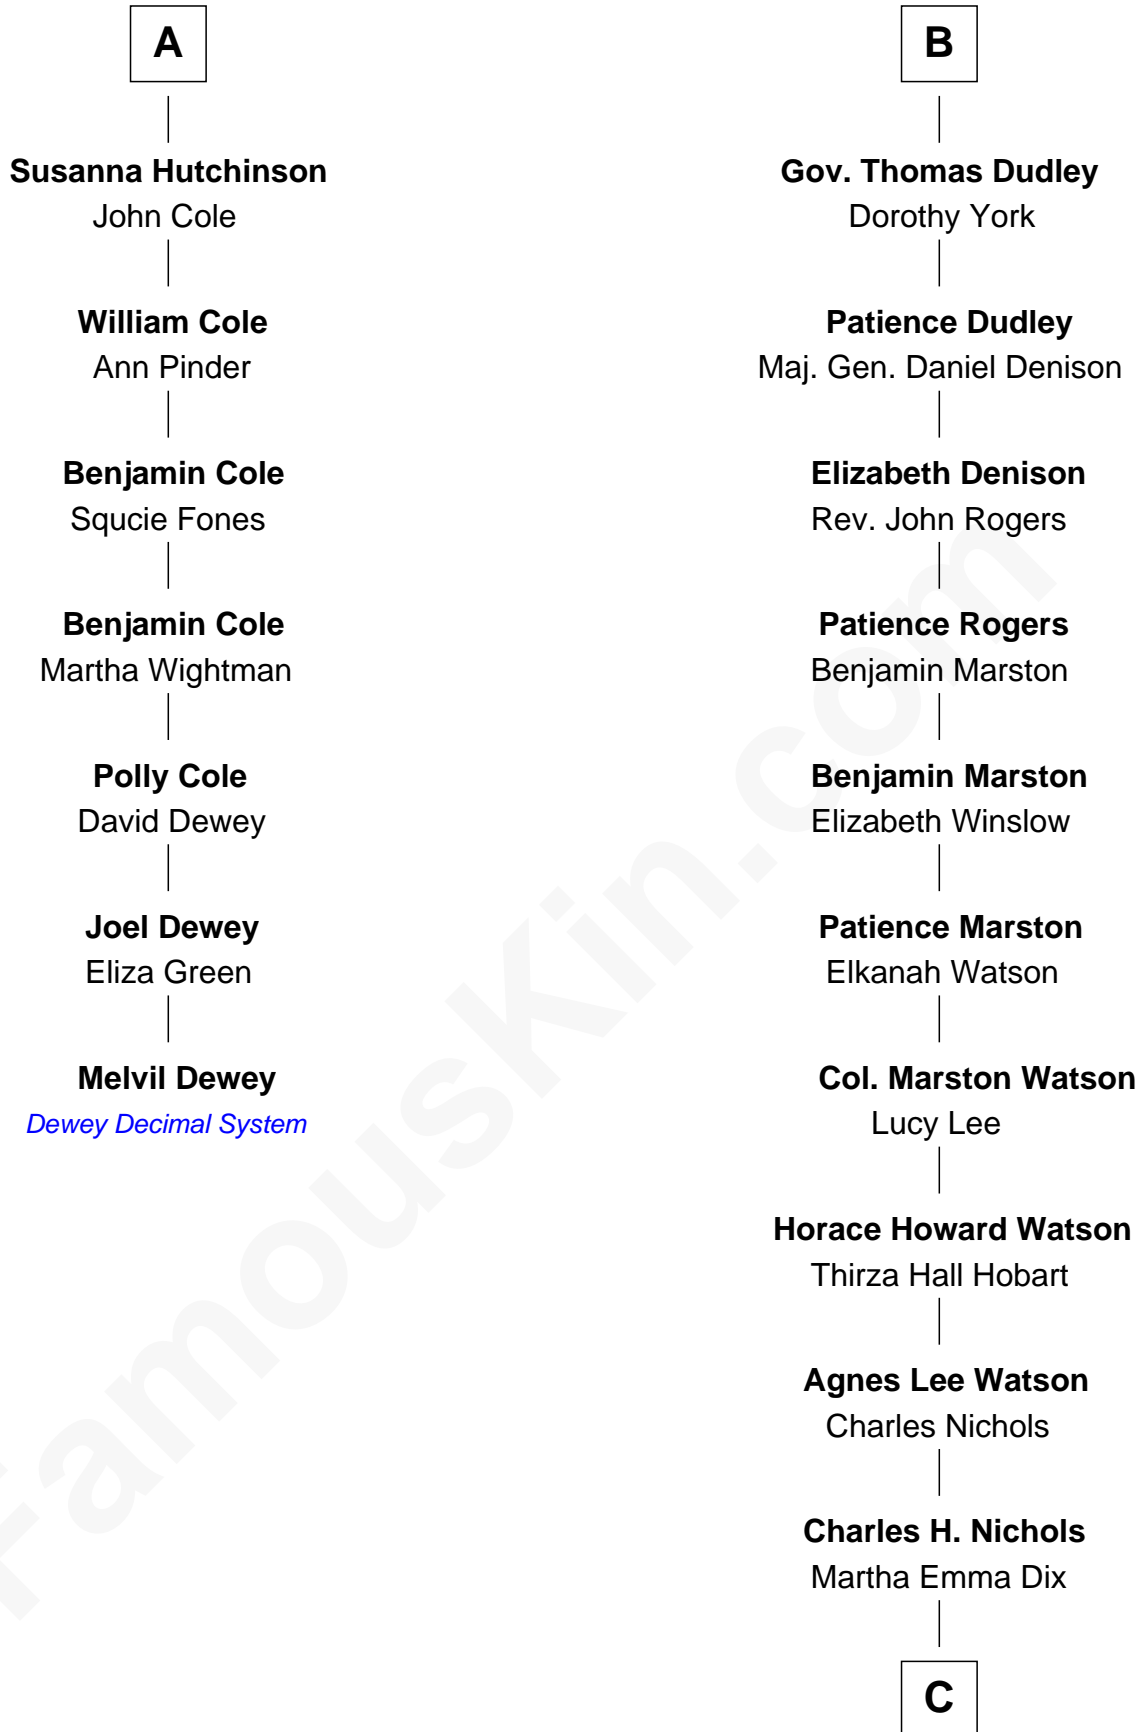

FamousKin.com

Relationship Chart of

Melvil Dewey

Inventor of the Dewey Decimal System

13th cousin 7 times removed of

John Cena

Movie Actor and WWE Pro Wrestler

Sir Walter Blount

Sancha de Ayala

Sir Thomas Blount

Margaret de Gresley

Sir Thomas Blount

Agnes Hawley

Anne Blount

William Marbury

Robert Marbury

Constance Blount

Sir John Sutton

Sir John Sutton

Elizabeth Berkeley

Sir Edmund Sutton

Joyce Tiptoft

Sir Edward Sutton

Cecily Willoughby

Sir John Sutton

Cecily Grey

Sir Henry Dudley

----- Ashton

Probable

Roger Dudley

Susanna Thorne

B