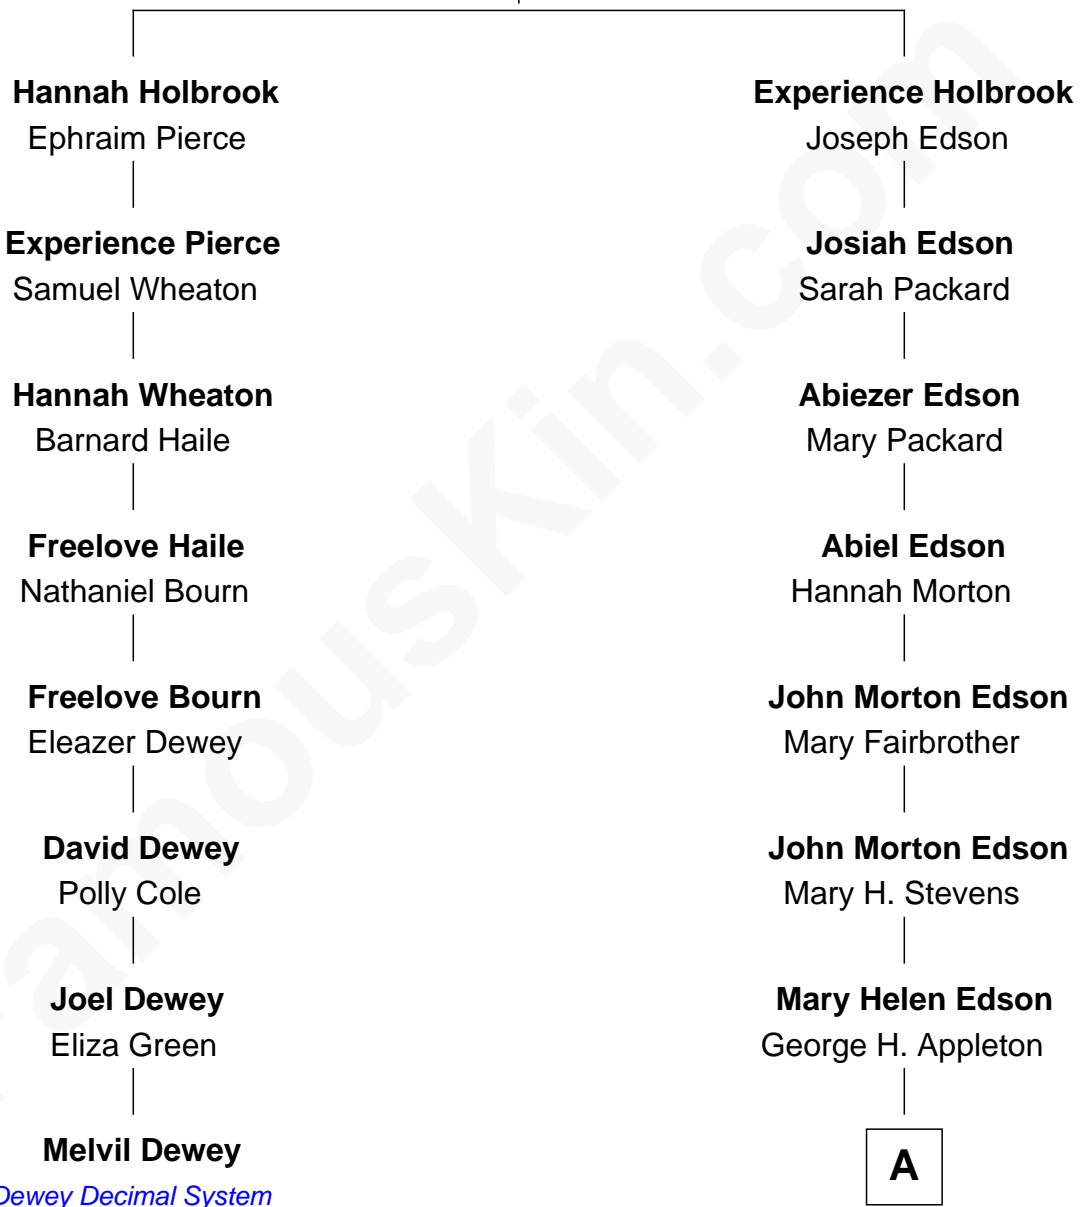

## Relationship Chart of

### Melvil Dewey

*Inventor of the Dewey Decimal System*

7th cousin 3 times removed of

**Marie-Chantal Miller**

*Crown Princess of Greece*

**John Holbrook**  
Elizabeth Stream

A

**Blanche Louise Appleton**

Ellis John Springer Miller

**Ellis Warren Appleton Miller**

Sophia June Squarebriggs

**Robert Warren Miller**

Marie Clara Pesantes

**Marie-Chantal Miller**

*Crown Princess of Greece*