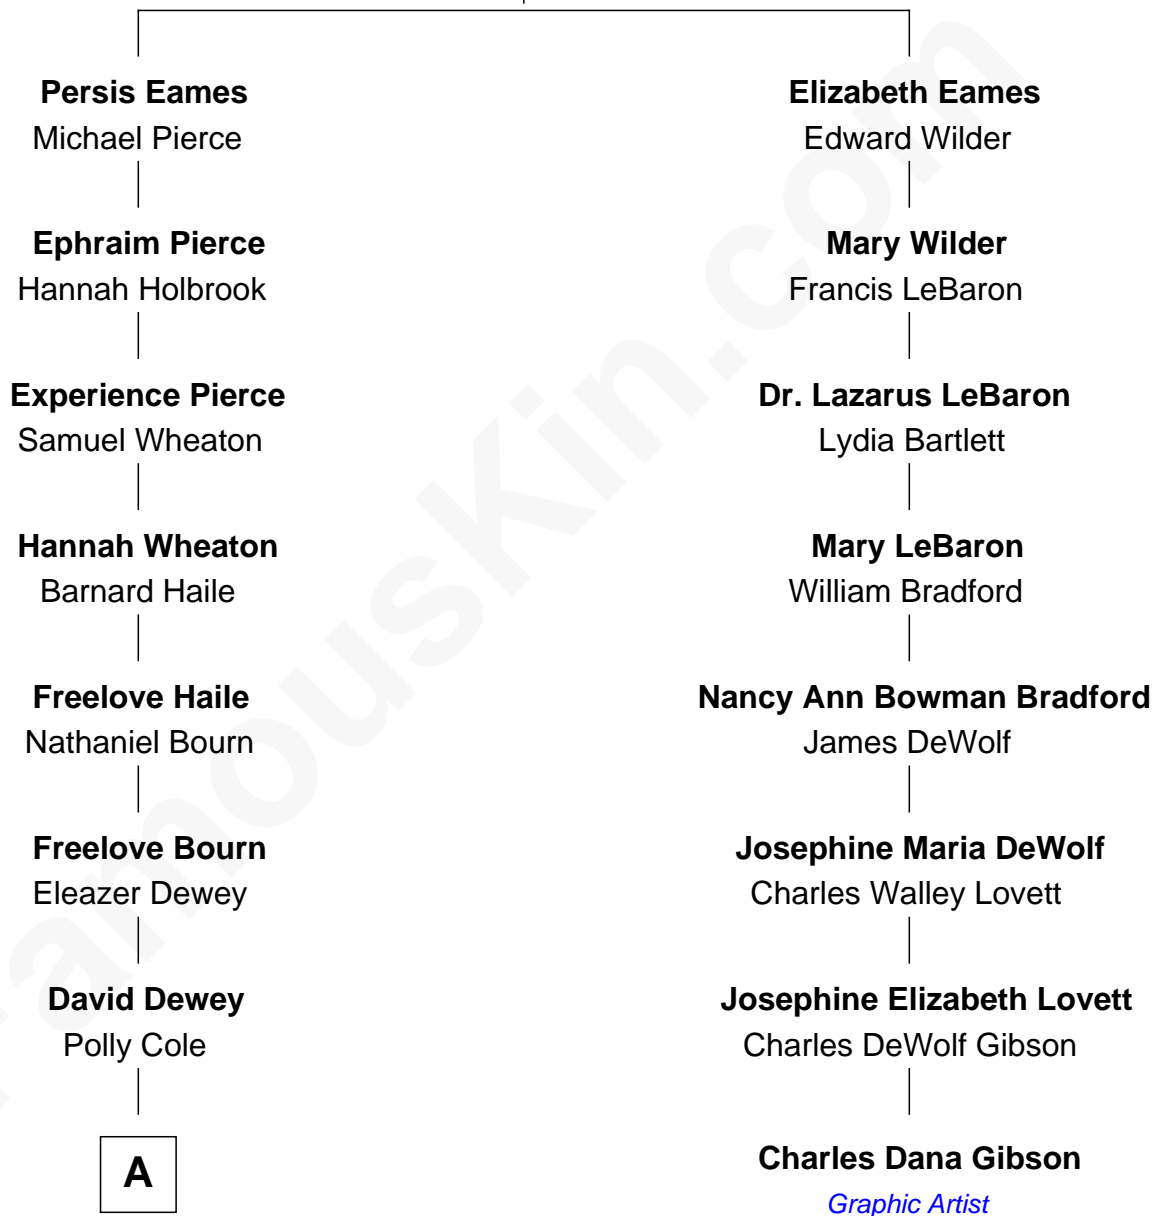

FamousKin.com

Relationship Chart of

Melvil Dewey

Inventor of the Dewey Decimal System

7th cousin 1 time removed of

Charles Dana Gibson
Graphic Artist

Anthony Eames
Margery - - - - -

A

—
Joel Dewey
Eliza Green

—
Melvil Dewey
Dewey Decimal System

FamousKin.com