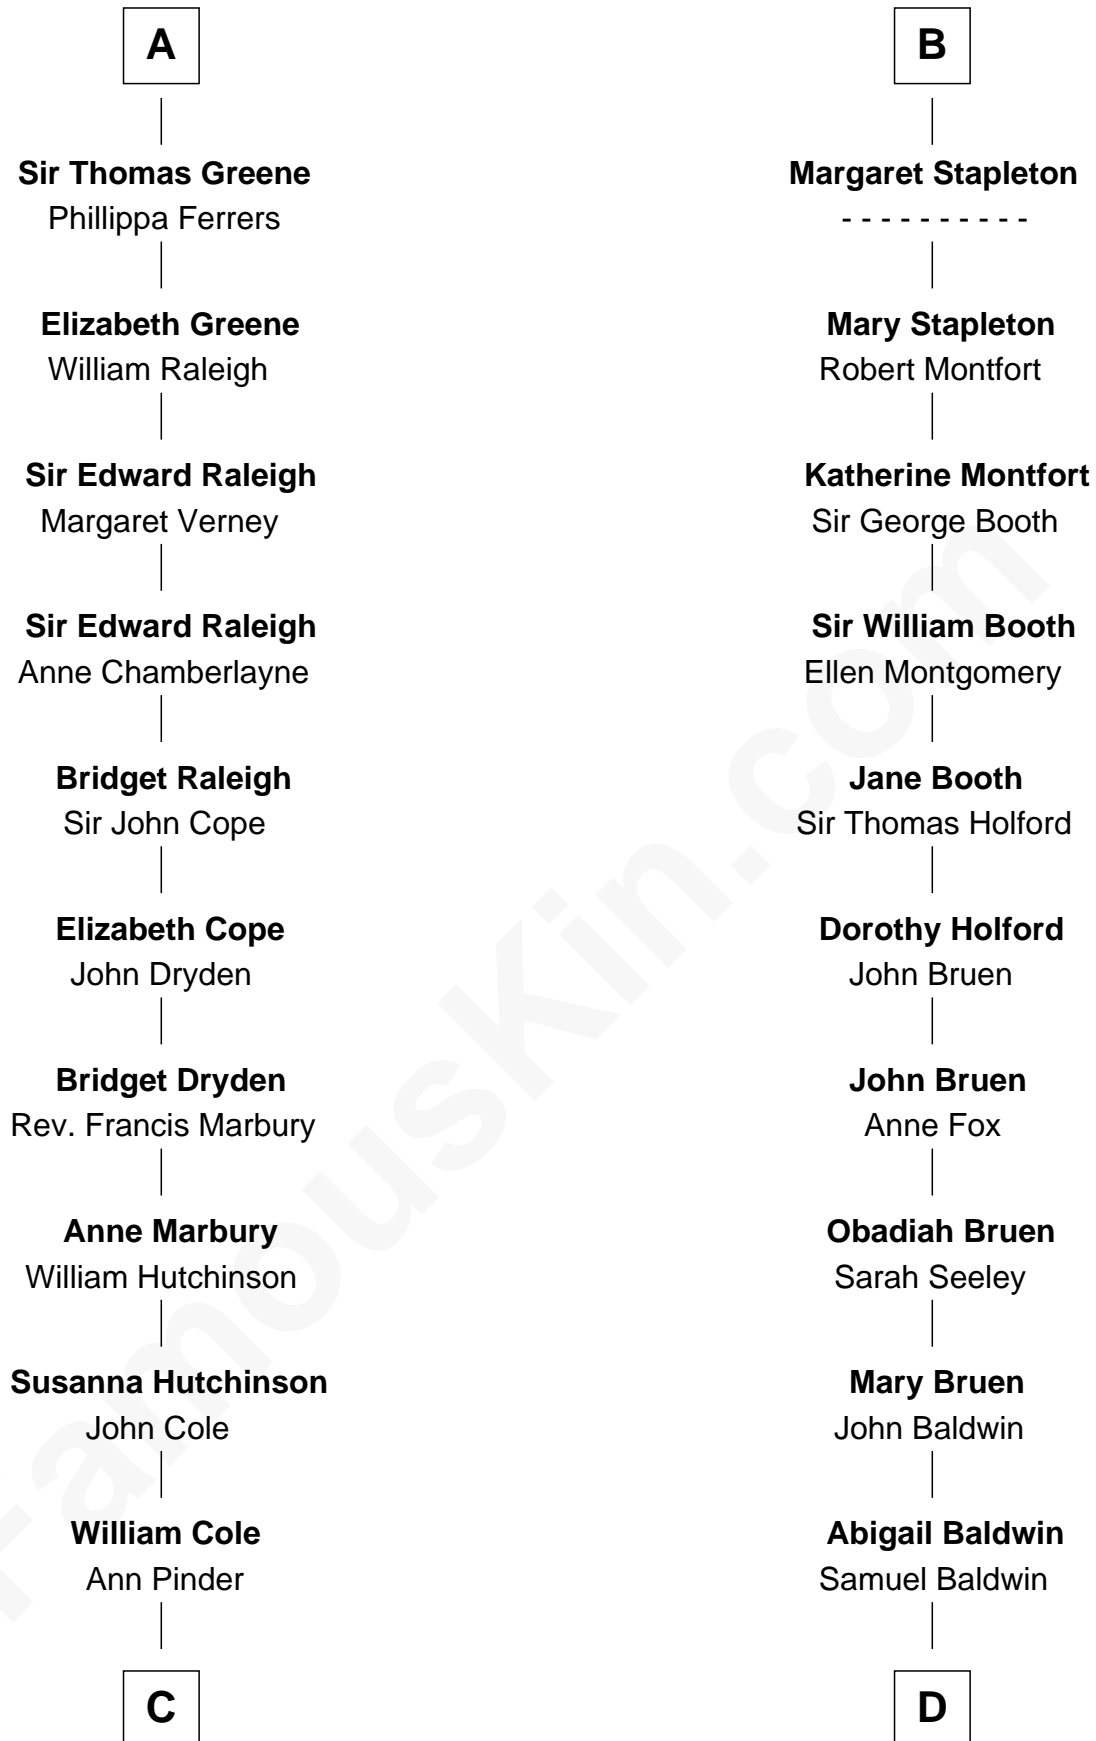

FamousKin.com

Relationship Chart of

Melvil Dewey

Inventor of the Dewey Decimal System

19th cousin 2 times removed of

Abraham Baldwin

Signer of the U.S. Constitution

C