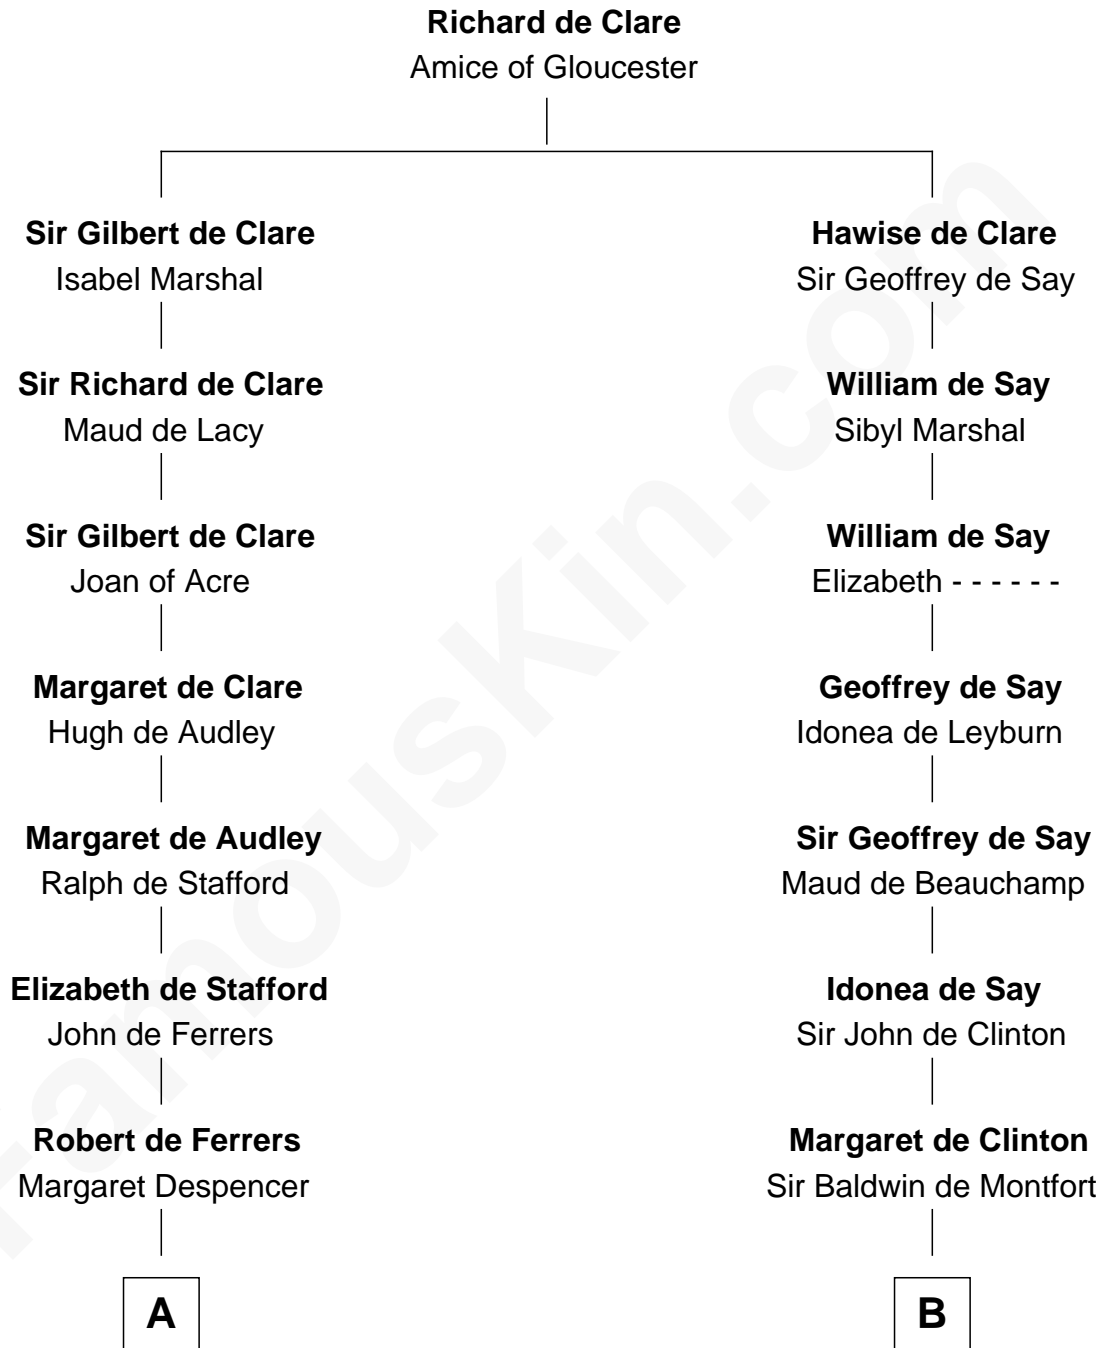

FamousKin.com

Relationship Chart of

Melvil Dewey

Inventor of the Dewey Decimal System

20th cousin 1 time removed of

Abraham Baldwin

Signer of the U.S. Constitution

C

Lucy Dudley

Abraham Baldwin

Signer of the U.S. Constitution