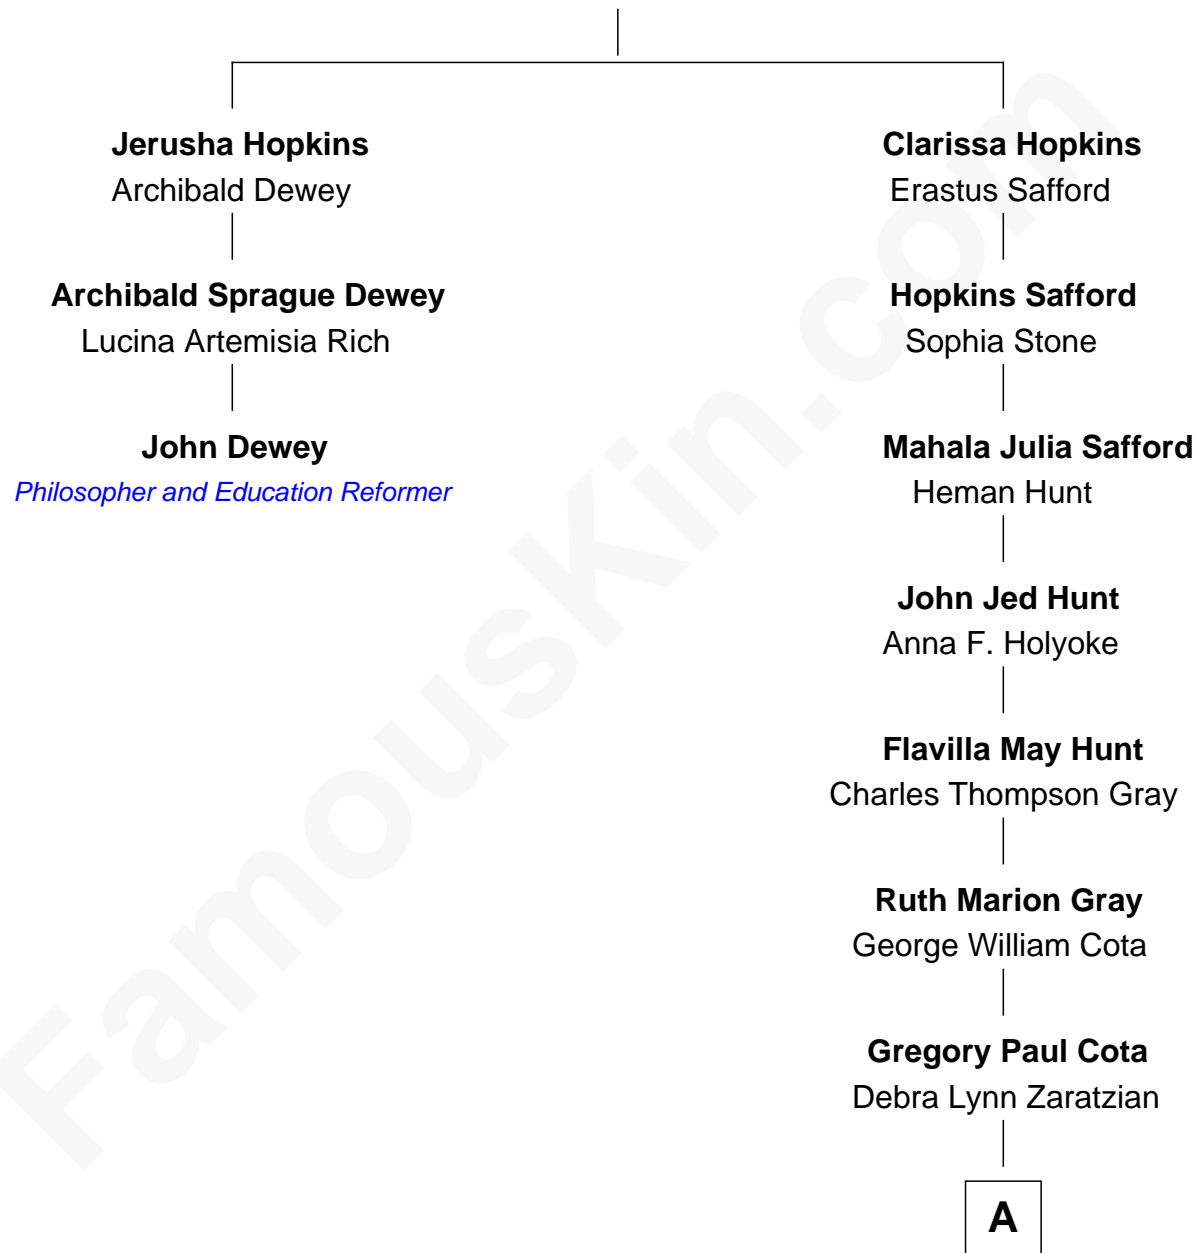

## Relationship Chart of

### John Dewey

*Philosopher and Education Reformer*

2nd cousin 6 times removed of

**Ava Michelle**

*Model and Actress*

**Benjamin Hopkins**

Zaresh Rudd

**A**

**Rick Gregory Cota**  
Jeanette Loretta Malinowski

**Ava Michelle**  
*Model and Actress*

FamousKin.com