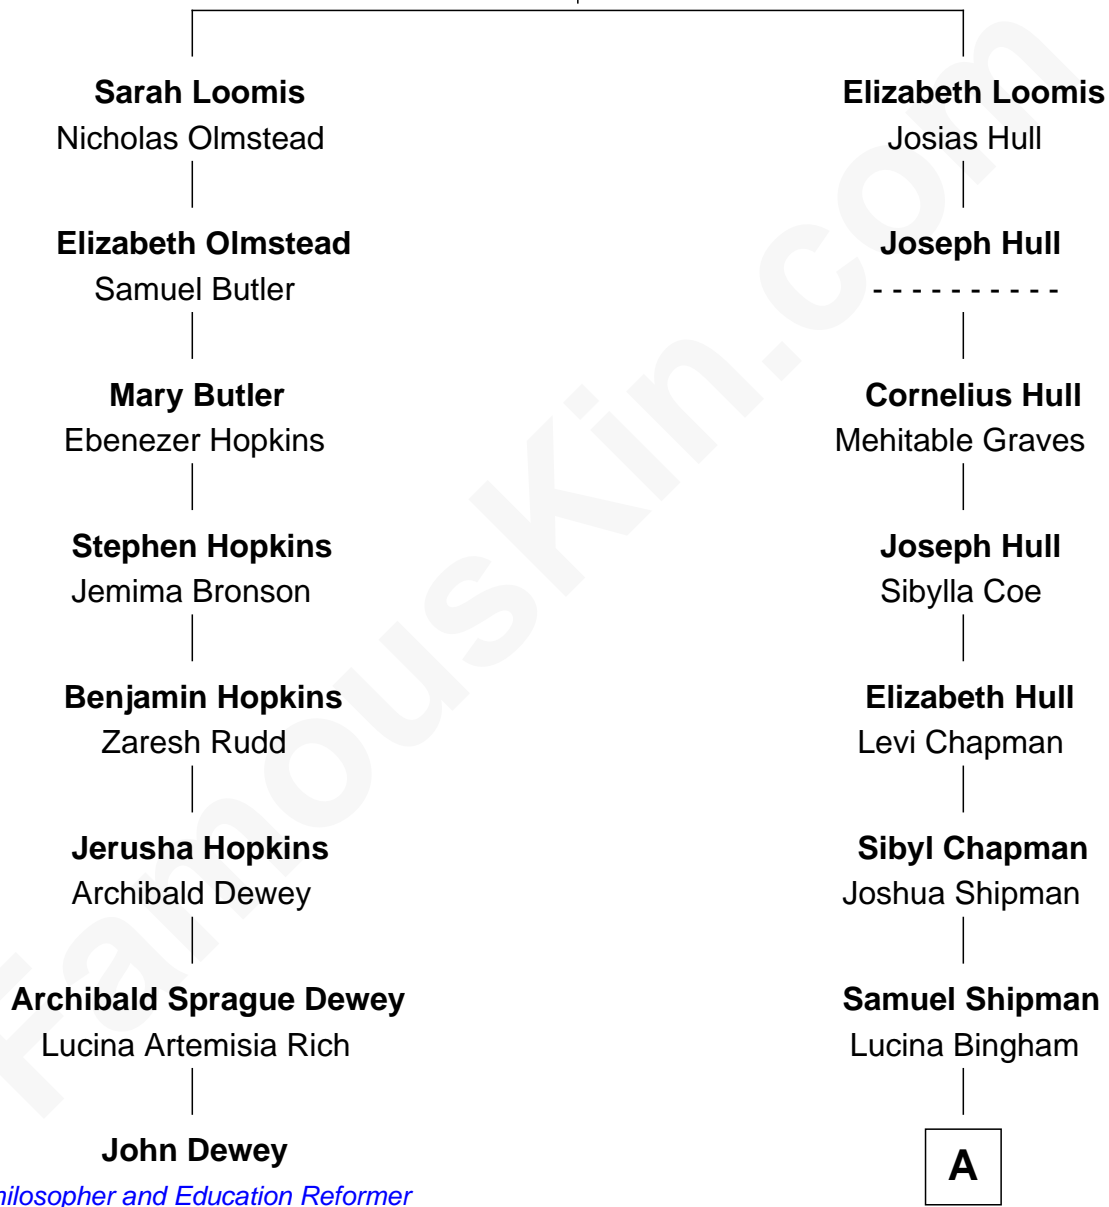

## Relationship Chart of

### John Dewey

*Philosopher and Education Reformer*

7th cousin 3 times removed of

**Dewey F. Bartlett**

*19th Governor of Oklahoma*

**Joseph Loomis**

Mary White

**A**

|  
**Harriet Lucena Shipman**

Martin Dewey Follett

|  
**Alfred Dewey Follett**

Lula Hopkins

|  
**Jessie Hopkins Follett**

David Albert Bartlett

|  
**Dewey F. Bartlett**

*19th Governor of Oklahoma*