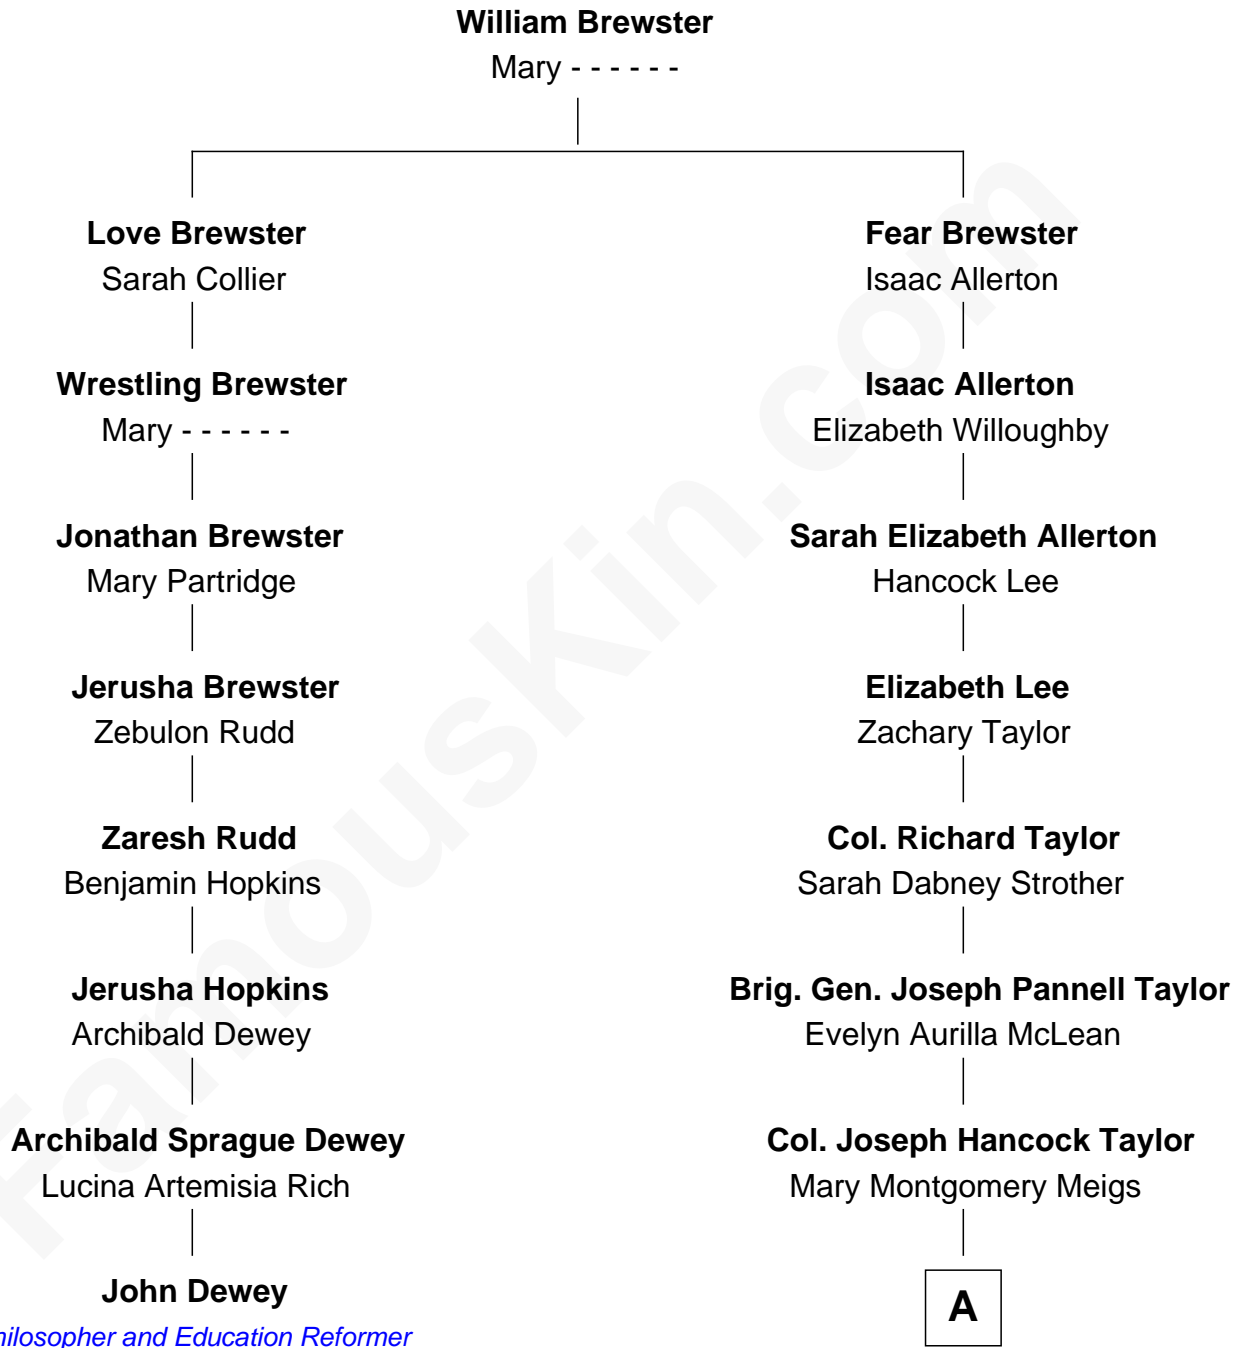

## Relationship Chart of

### John Dewey

*Philosopher and Education Reformer*

7th cousin 3 times removed of

**Parker Stevenson**

*TV and Movie Actor*

**A**

—  
**Evelyn Taylor**

Eli Kirk Price