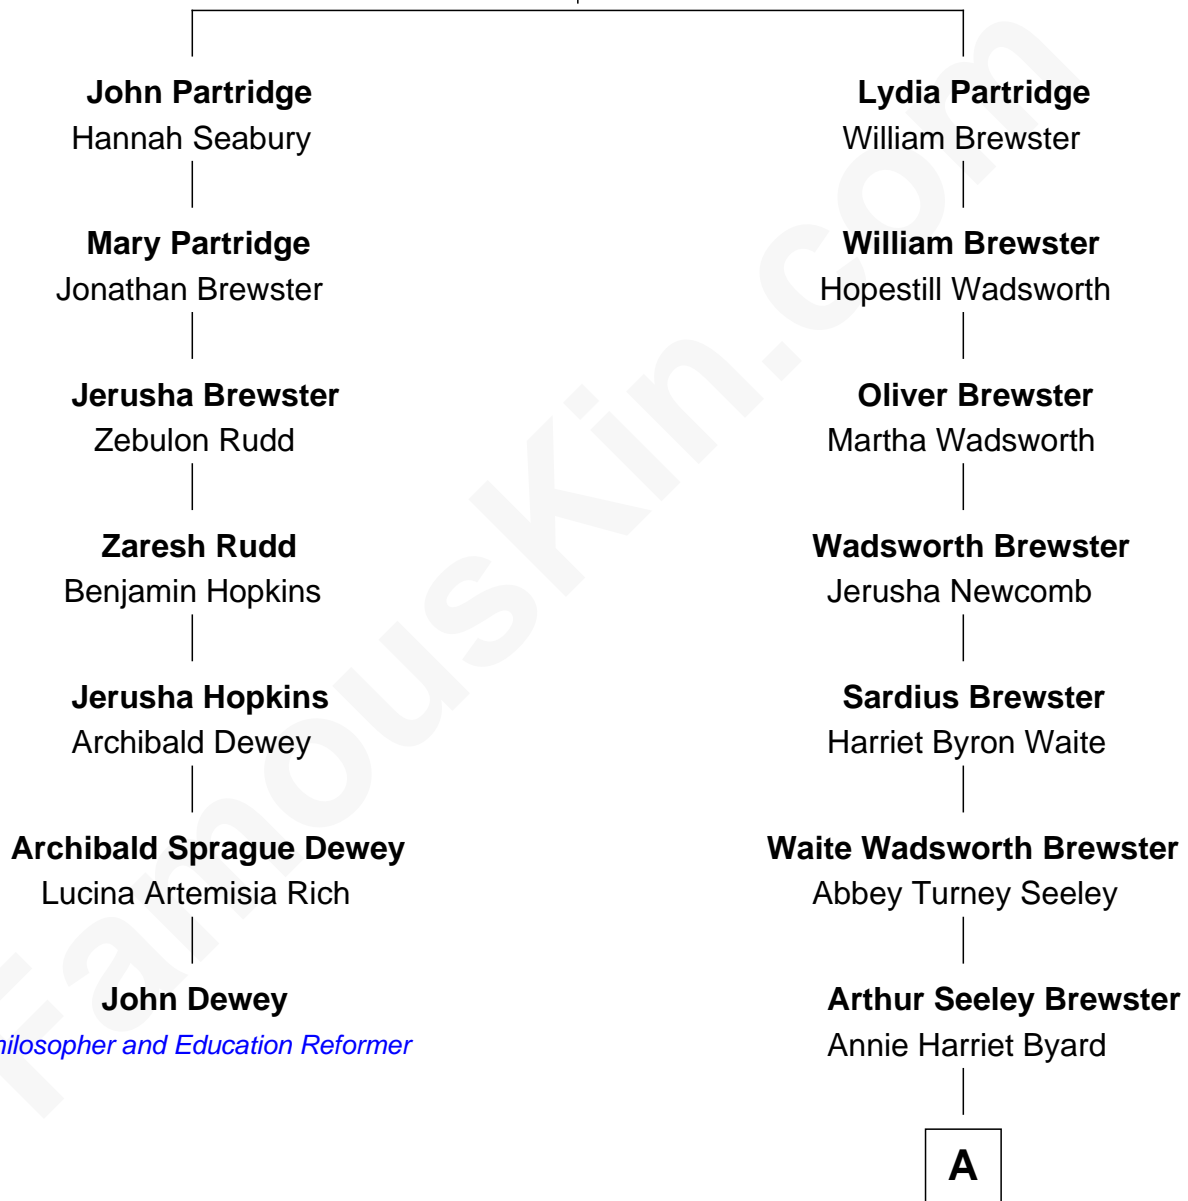

FamousKin.com

Relationship Chart of

John Dewey

Philosopher and Education Reformer

6th cousin 3 times removed of

Diane Brewster

TV and Movie Actress

George Partridge

Sarah Tracy

A

—
Reginald Raymond Brewster

Grace Anna Sloane

—
Phillip Sloane Brewster

Geraldine Craddock

—
Diane Brewster

TV and Movie Actress