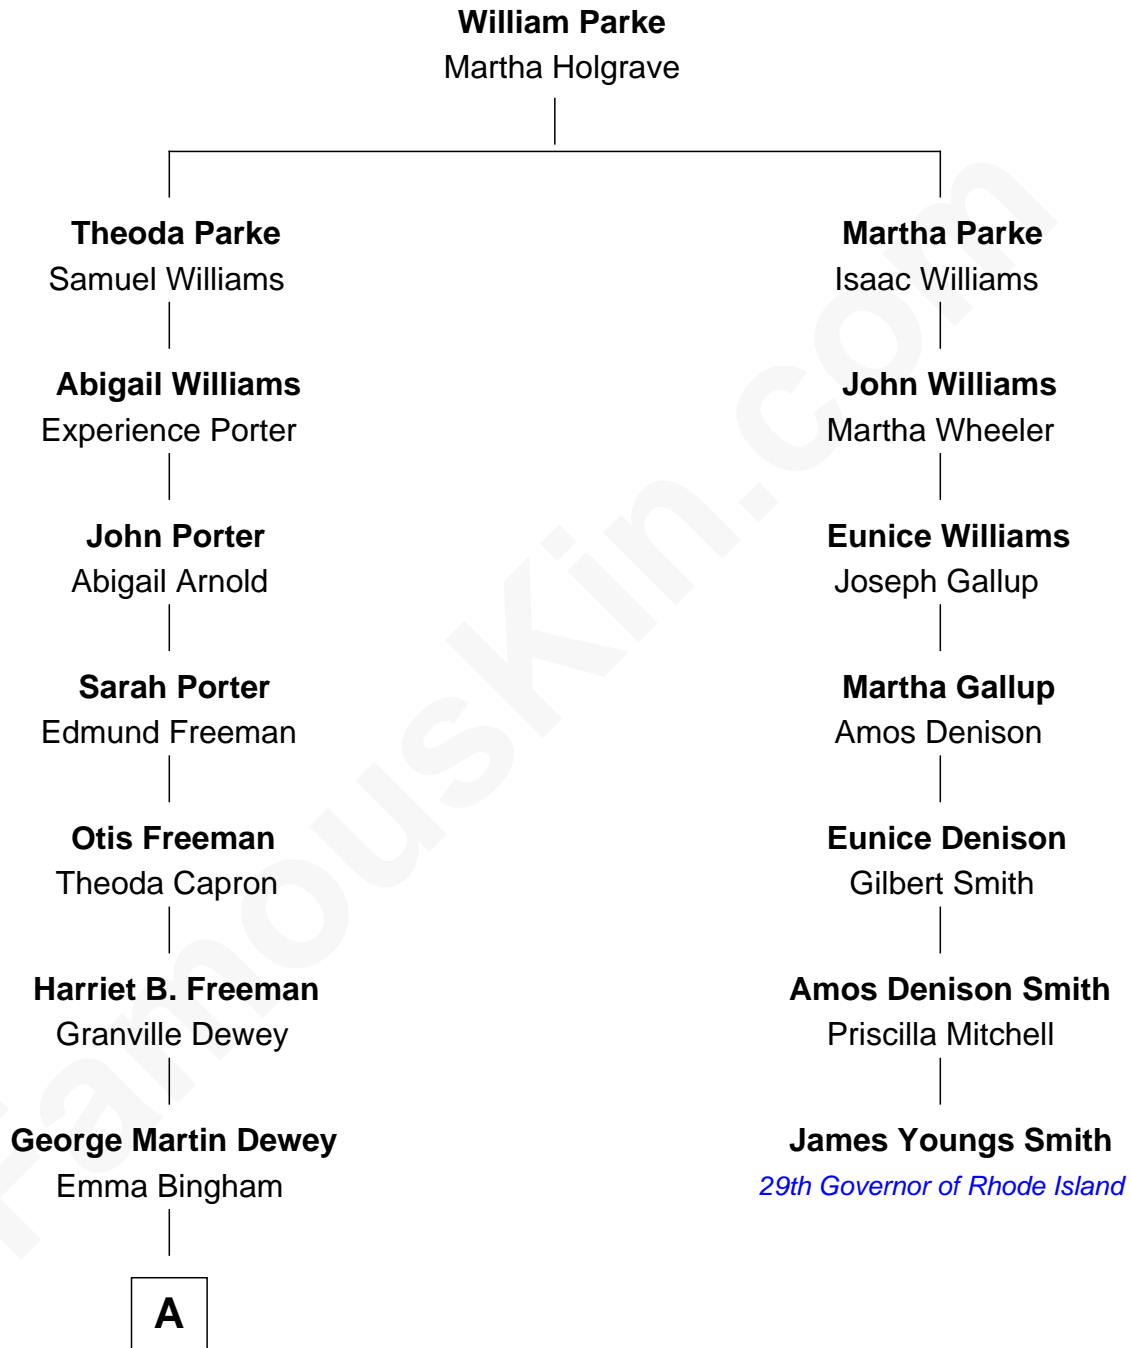

FamousKin.com Relationship Chart of

Thomas Edmund Dewey

47th Governor of New York

6th cousin 2 times removed of

James Youngs Smith

29th Governor of Rhode Island

A

George Martin Dewey

Annie L. Thomas

Thomas Edmund Dewey

47th Governor of New York

FamousKin.com