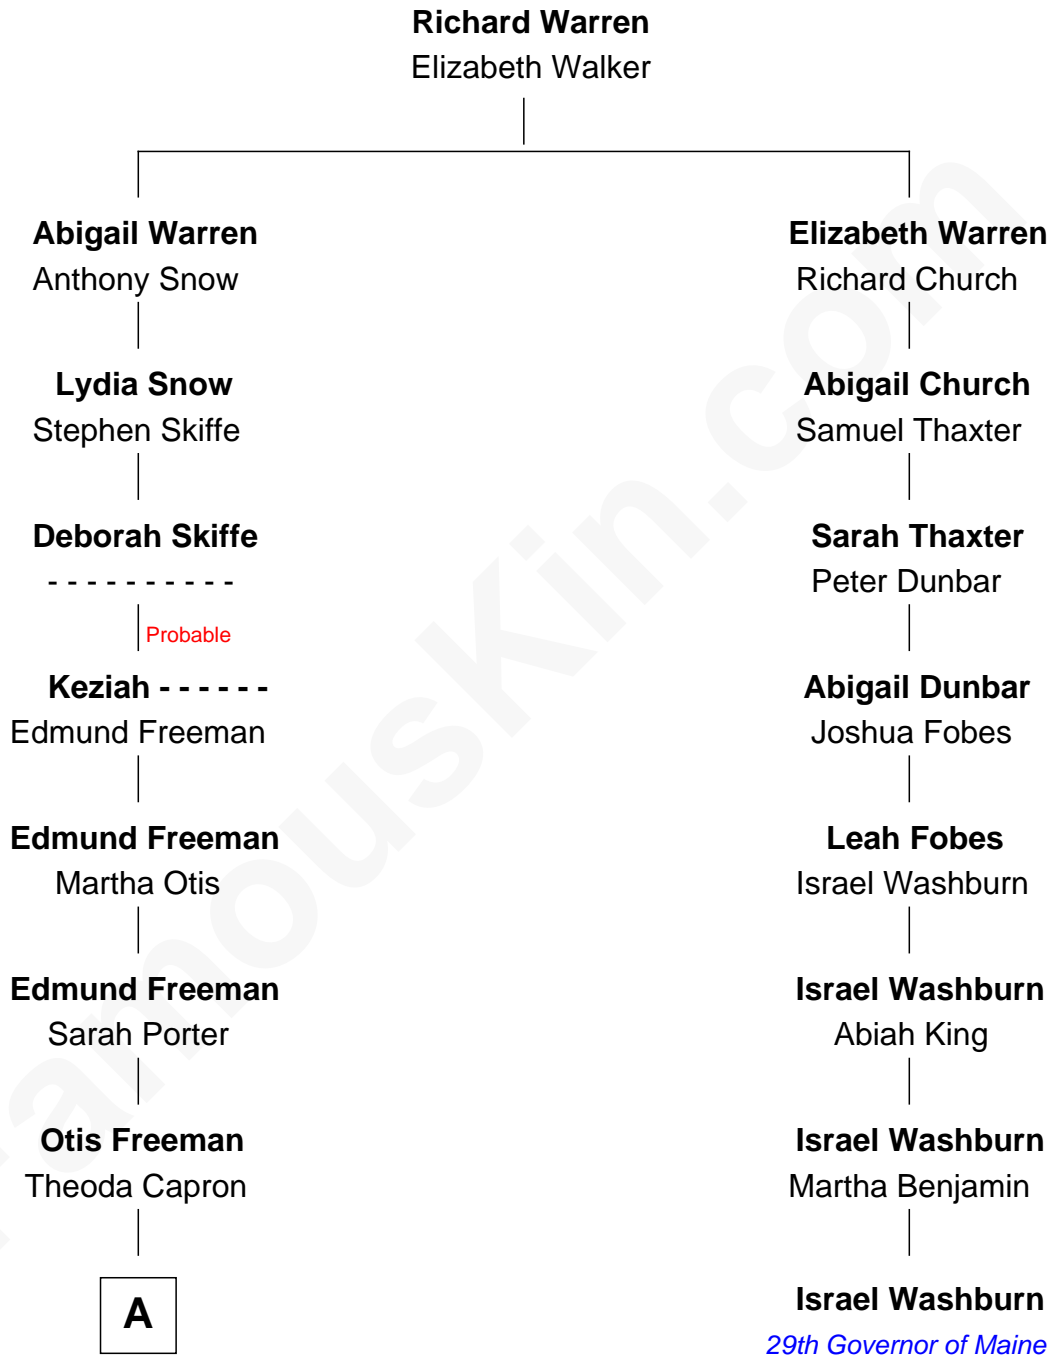

FamousKin.com
Relationship Chart of
Thomas Edmund Dewey
47th Governor of New York

7th cousin 3 times removed of
Israel Washburn
29th Governor of Maine

A

—
Harriet B. Freeman

Granville Dewey

—
George Martin Dewey

Emma Bingham

—
George Martin Dewey

Annie L. Thomas

—
Thomas Edmund Dewey

47th Governor of New York

FamousKin.com