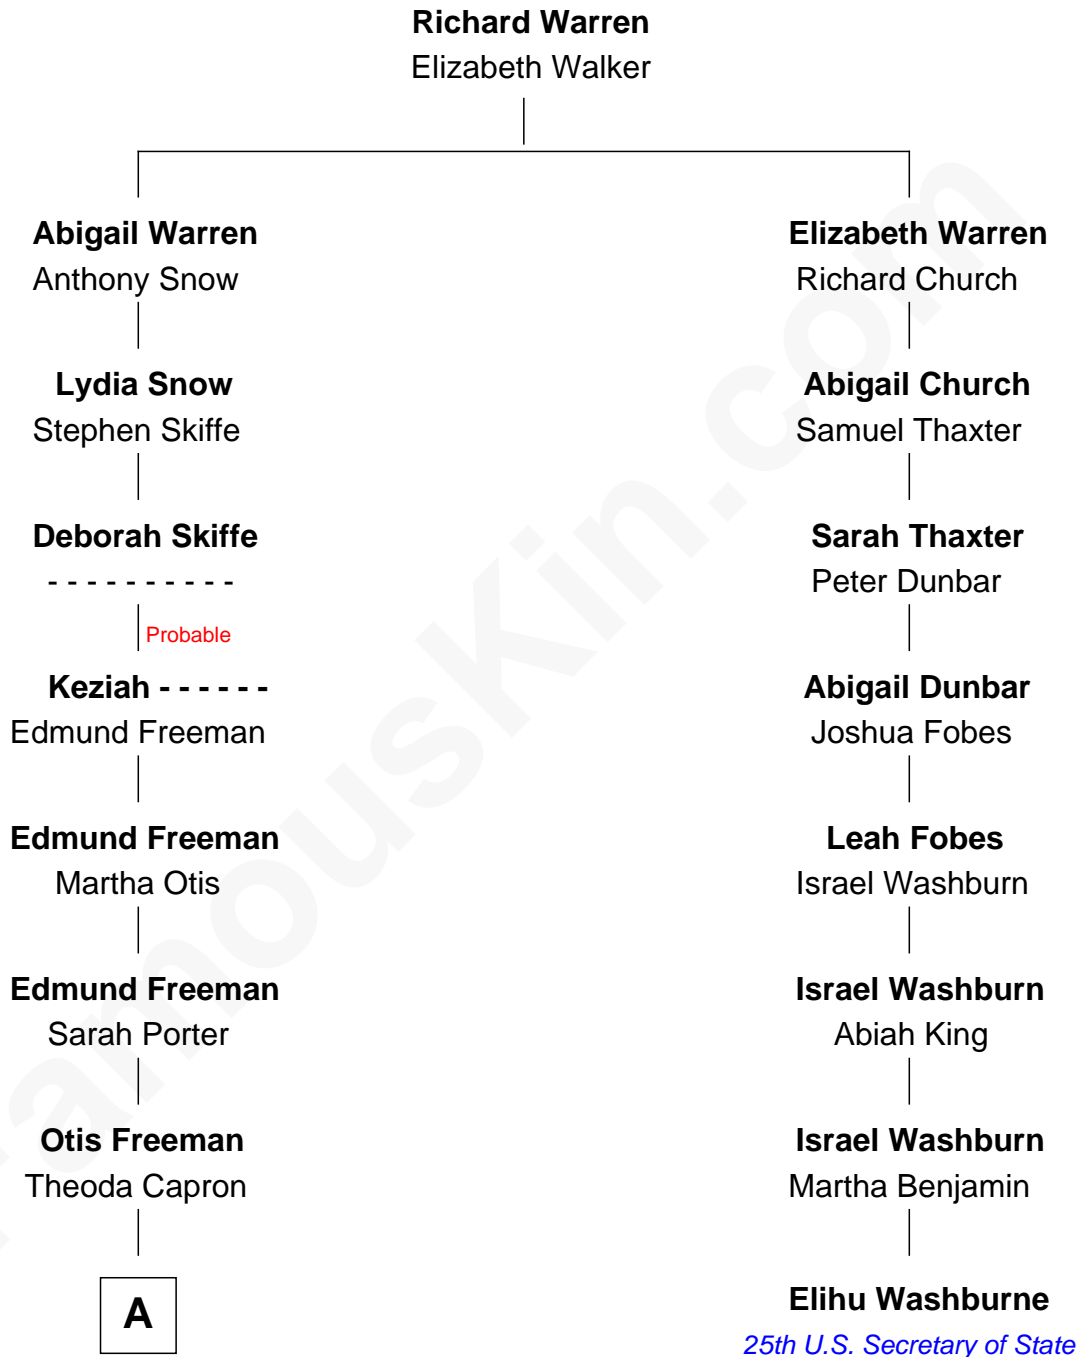

FamousKin.com
Relationship Chart of
Thomas Edmund Dewey
47th Governor of New York

7th cousin 3 times removed of
Elihu Washburne
25th U.S. Secretary of State

A

—
Harriet B. Freeman

Granville Dewey

—
George Martin Dewey

Emma Bingham

—
George Martin Dewey

Annie L. Thomas

—
Thomas Edmund Dewey

47th Governor of New York