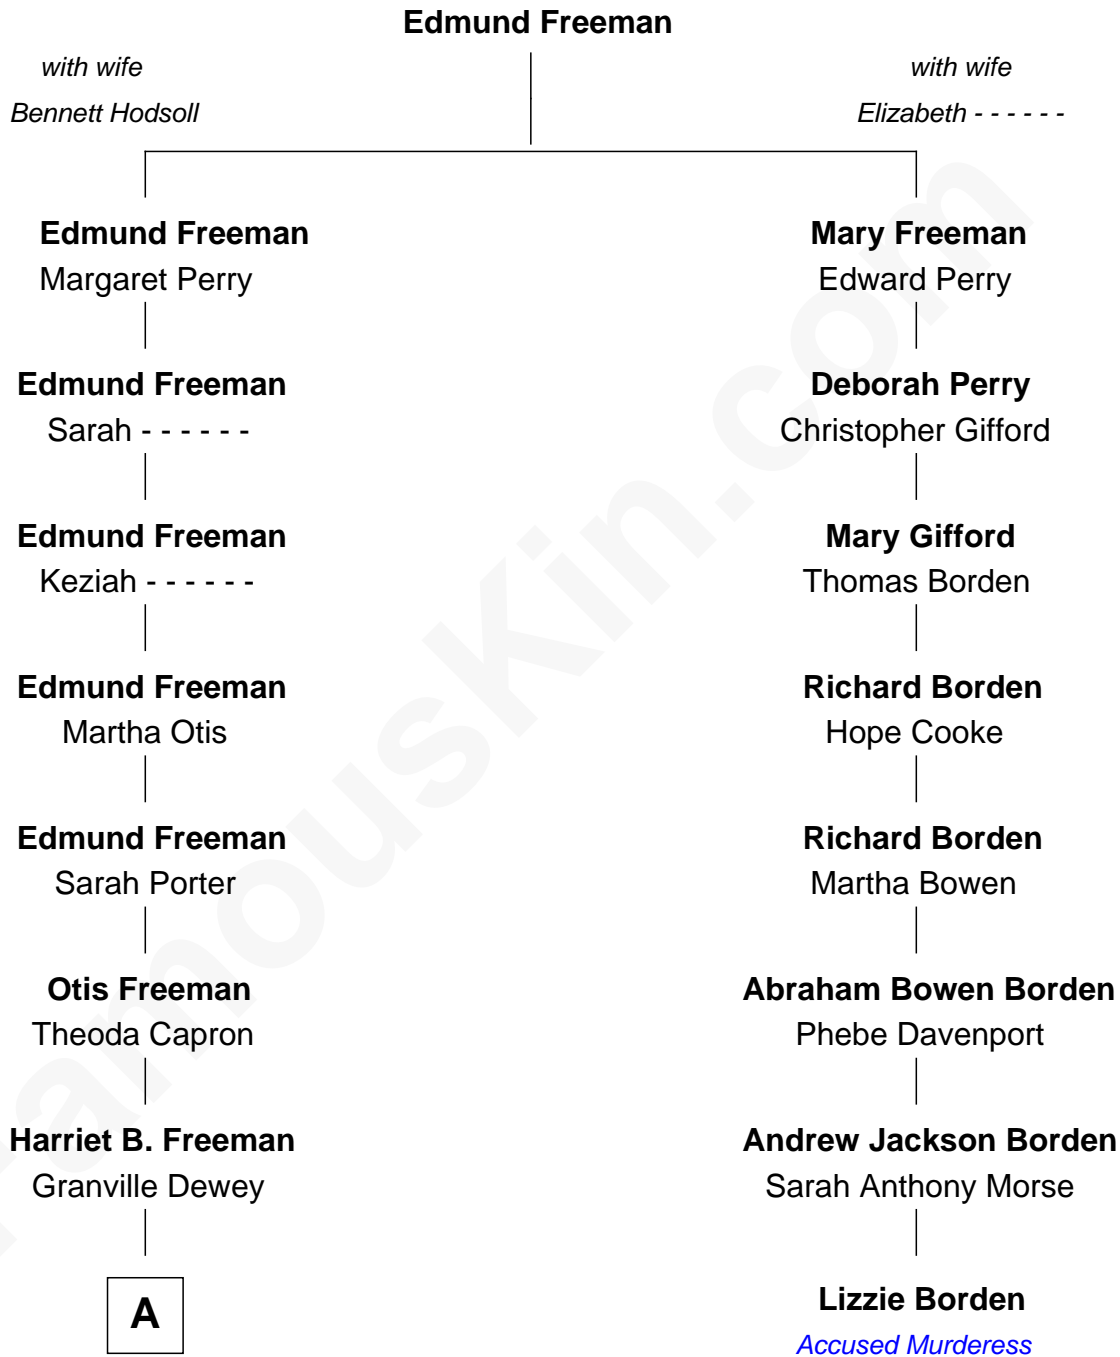

FamousKin.com
Relationship Chart of
Thomas Edmund Dewey
47th Governor of New York

7th cousin 2 times removed of

Lizzie Borden
Accused Murderess

A

George Martin Dewey

Emma Bingham

George Martin Dewey

Annie L. Thomas

Thomas Edmund Dewey

47th Governor of New York

FamousKin.com