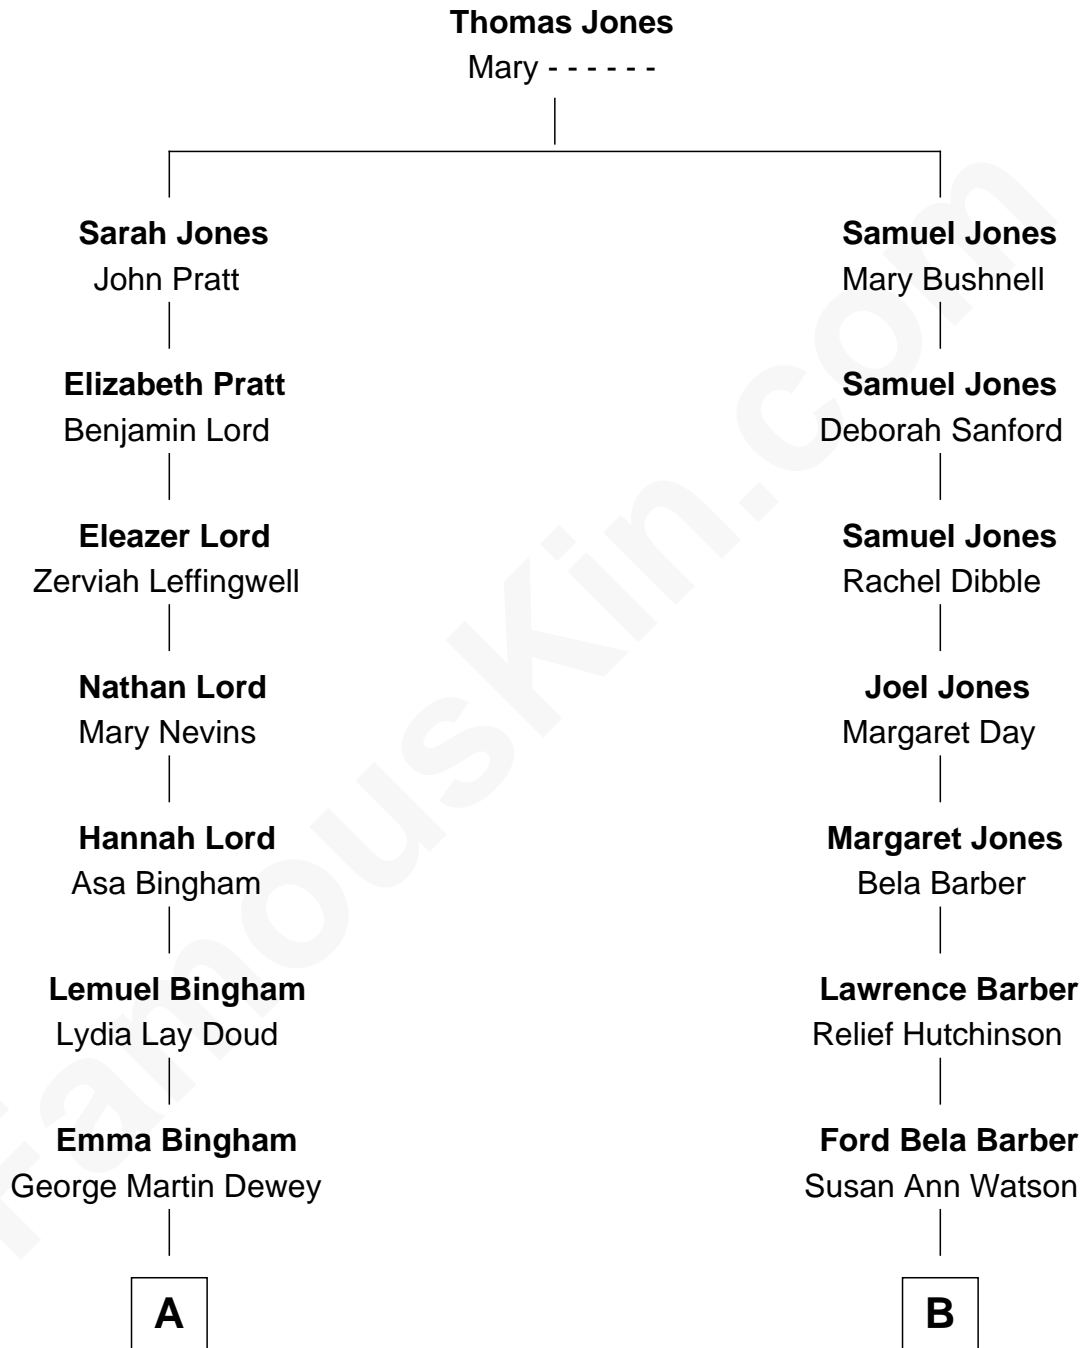

FamousKin.com Relationship Chart of

Thomas Edmund Dewey

47th Governor of New York

8th cousin 1 time removed of

Warren Buffett

Chairman & CEO, Berkshire Hathaway

A

George Martin Dewey

Annie L. Thomas

Thomas Edmund Dewey

47th Governor of New York

B

Stella Frances Barber

John Ammon Stahl

Leila Stahl

Howard Homan Buffett