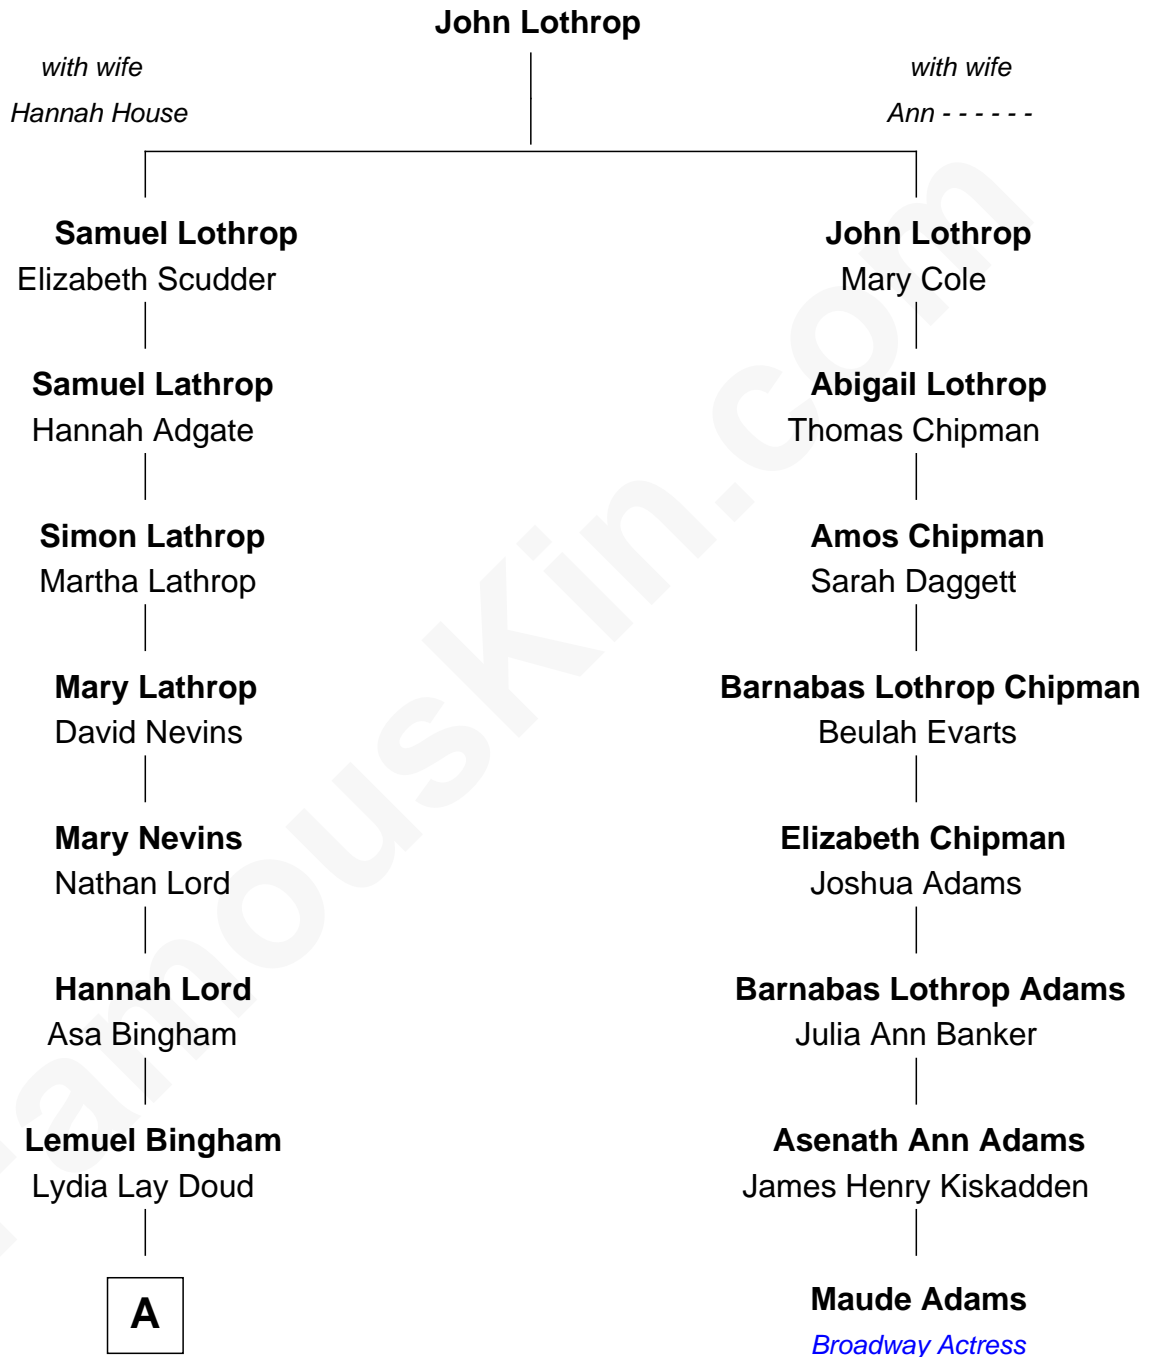

FamousKin.com
Relationship Chart of
Thomas Edmund Dewey
47th Governor of New York

7th cousin 2 times removed of

Maude Adams
Broadway Actress

A

—
Emma Bingham
George Martin Dewey

—
George Martin Dewey
Annie L. Thomas

—
Thomas Edmund Dewey
47th Governor of New York

FamousKin.com