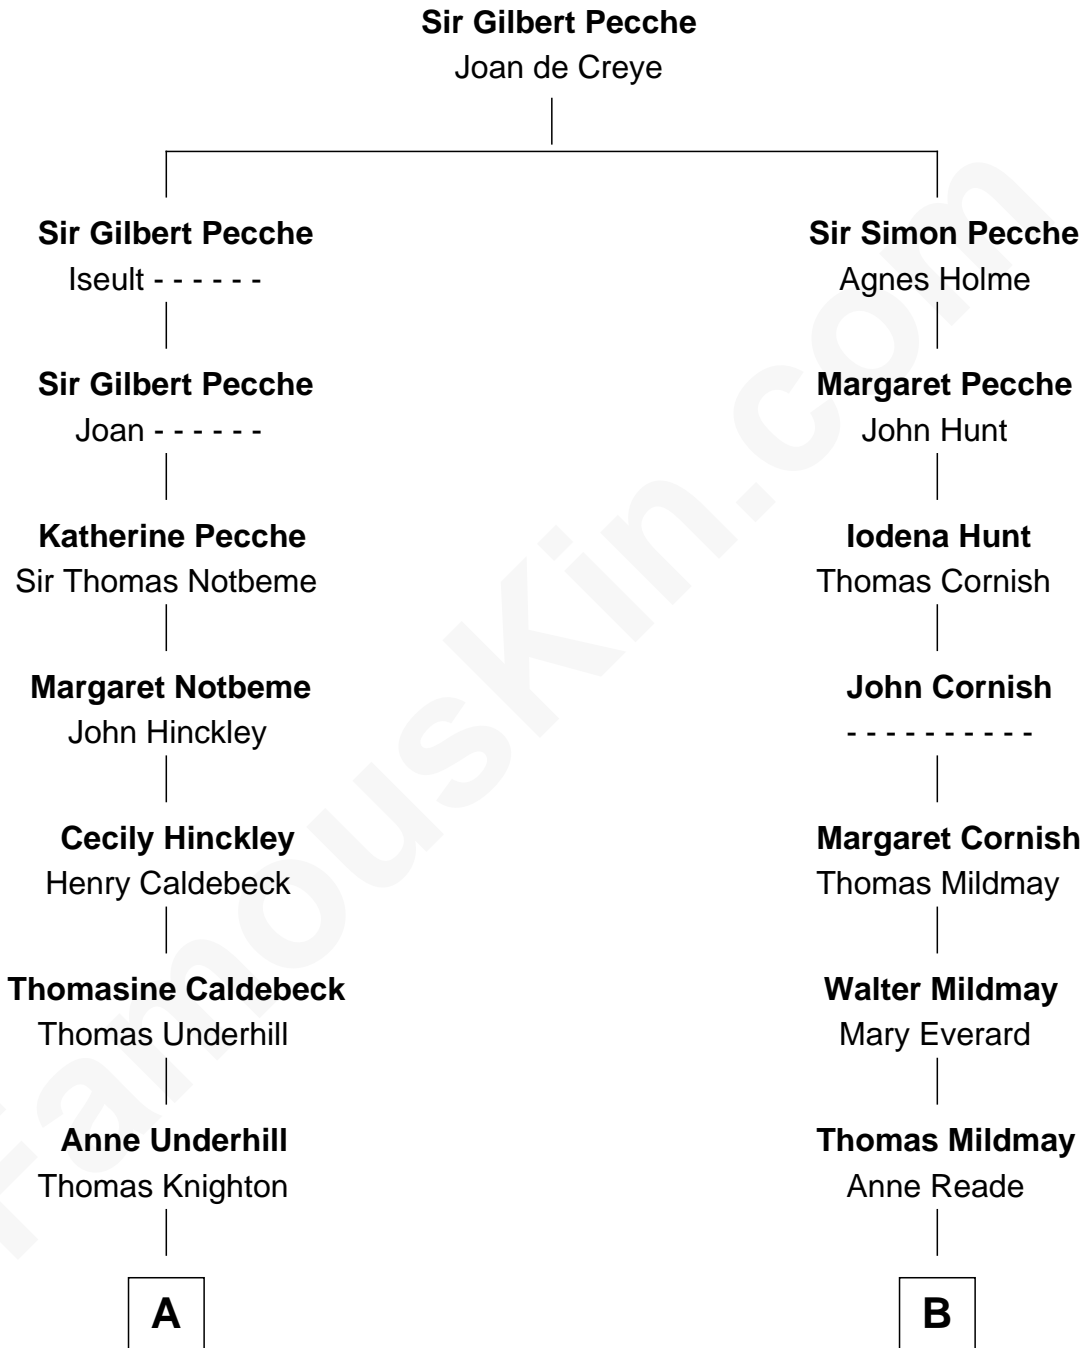

FamousKin.com Relationship Chart of

Thomas Edmund Dewey

47th Governor of New York

19th cousin 1 time removed of

Sir Winston Churchill

Prime Minister of the United Kingdom

C

Emma Bingham
George Martin Dewey

George Martin Dewey
Annie L. Thomas

Thomas Edmund Dewey
47th Governor of New York

D

Sir George Spencer-Churchill
Jane Stewart

Sir John Winston Spencer-Churchill
Frances Anne Emily Vane

Randolph Henry Spencer-Churchill
Jeanette Jerome