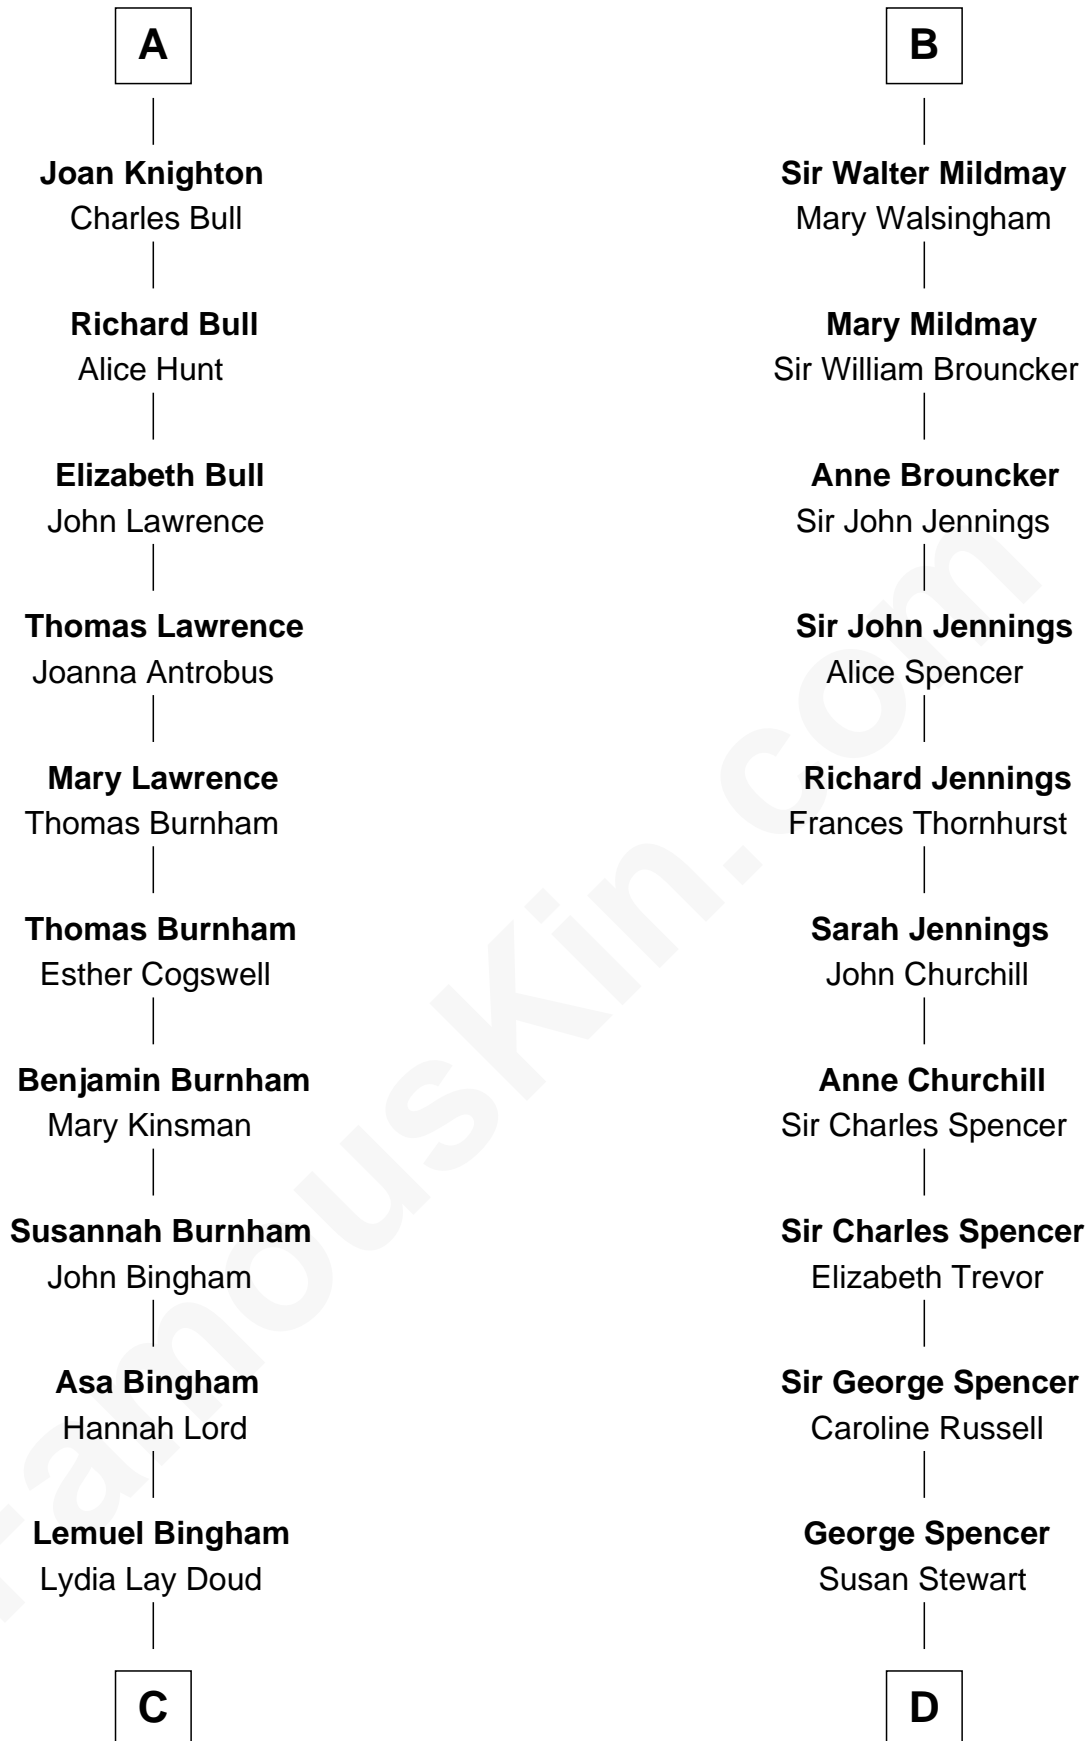

FamousKin.com Relationship Chart of

Thomas Edmund Dewey

47th Governor of New York

19th cousin 1 time removed of

Sir Winston Churchill

Prime Minister of the United Kingdom

C

Emma Bingham
George Martin Dewey

George Martin Dewey
Annie L. Thomas

Thomas Edmund Dewey
47th Governor of New York

D

Sir George Spencer-Churchill
Jane Stewart

Sir John Winston Spencer-Churchill
Frances Anne Emily Vane

Randolph Henry Spencer-Churchill
Jeanette Jerome