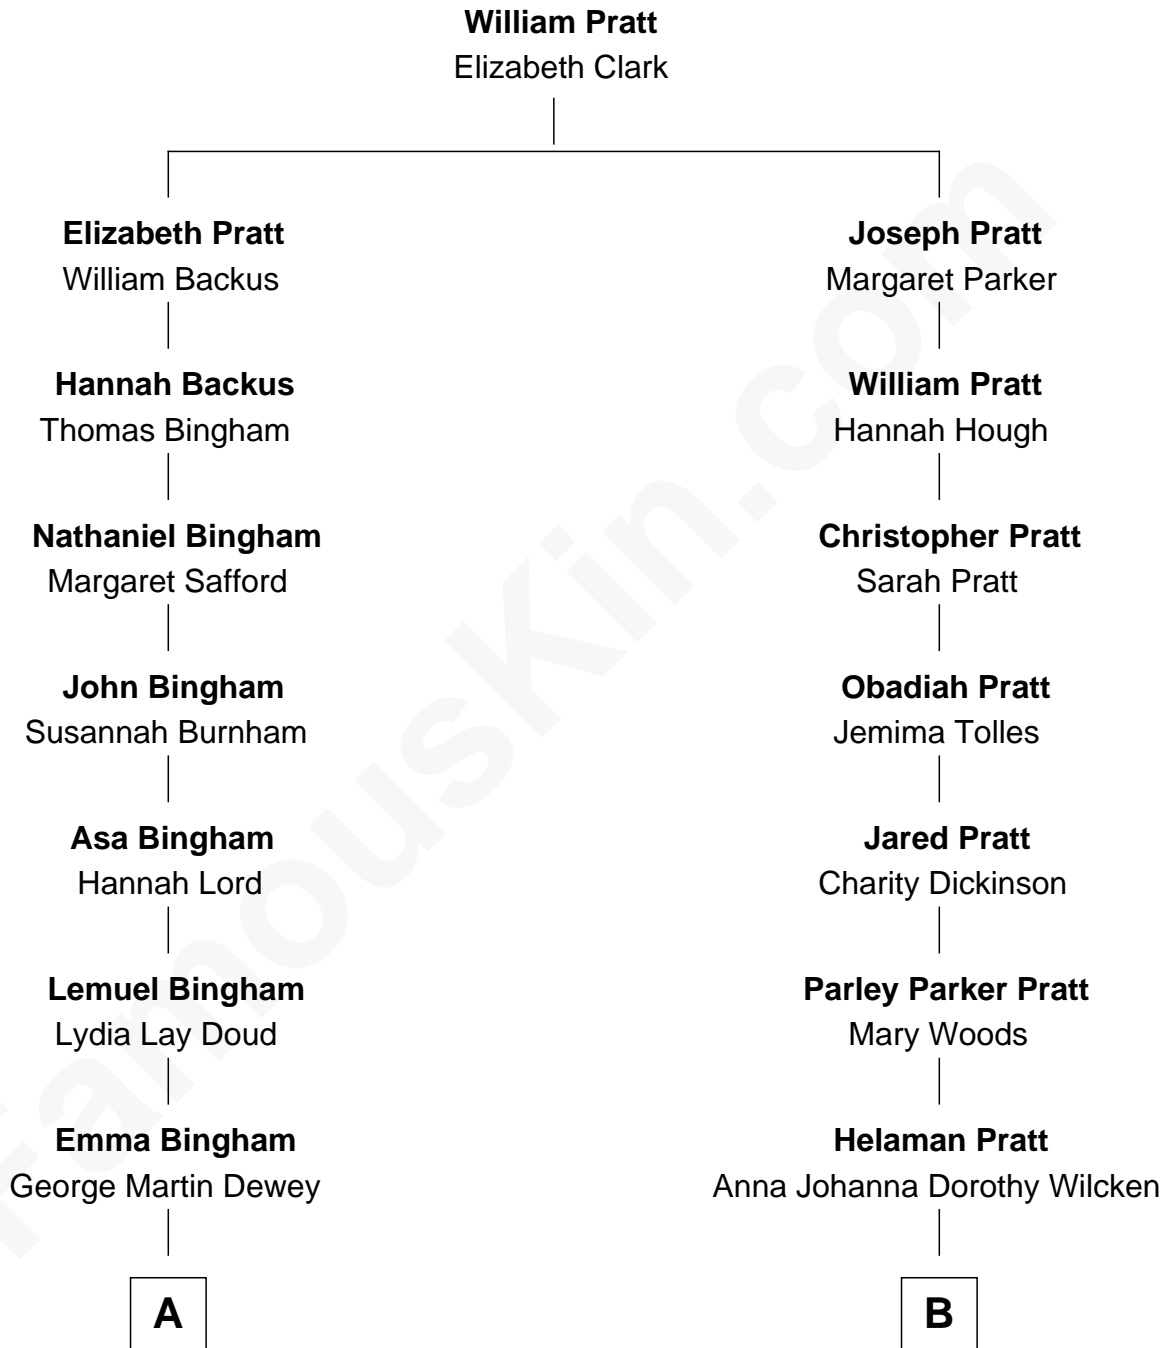

FamousKin.com
Relationship Chart of
Thomas Edmund Dewey
47th Governor of New York

8th cousin of
George Romney
43rd Governor of Michigan

A

George Martin Dewey
Annie L. Thomas

Thomas Edmund Dewey
47th Governor of New York

B

Anna Amelia Pratt
Gaskell Samuel Romney

George Romney
43rd Governor of Michigan

FamousKin.com