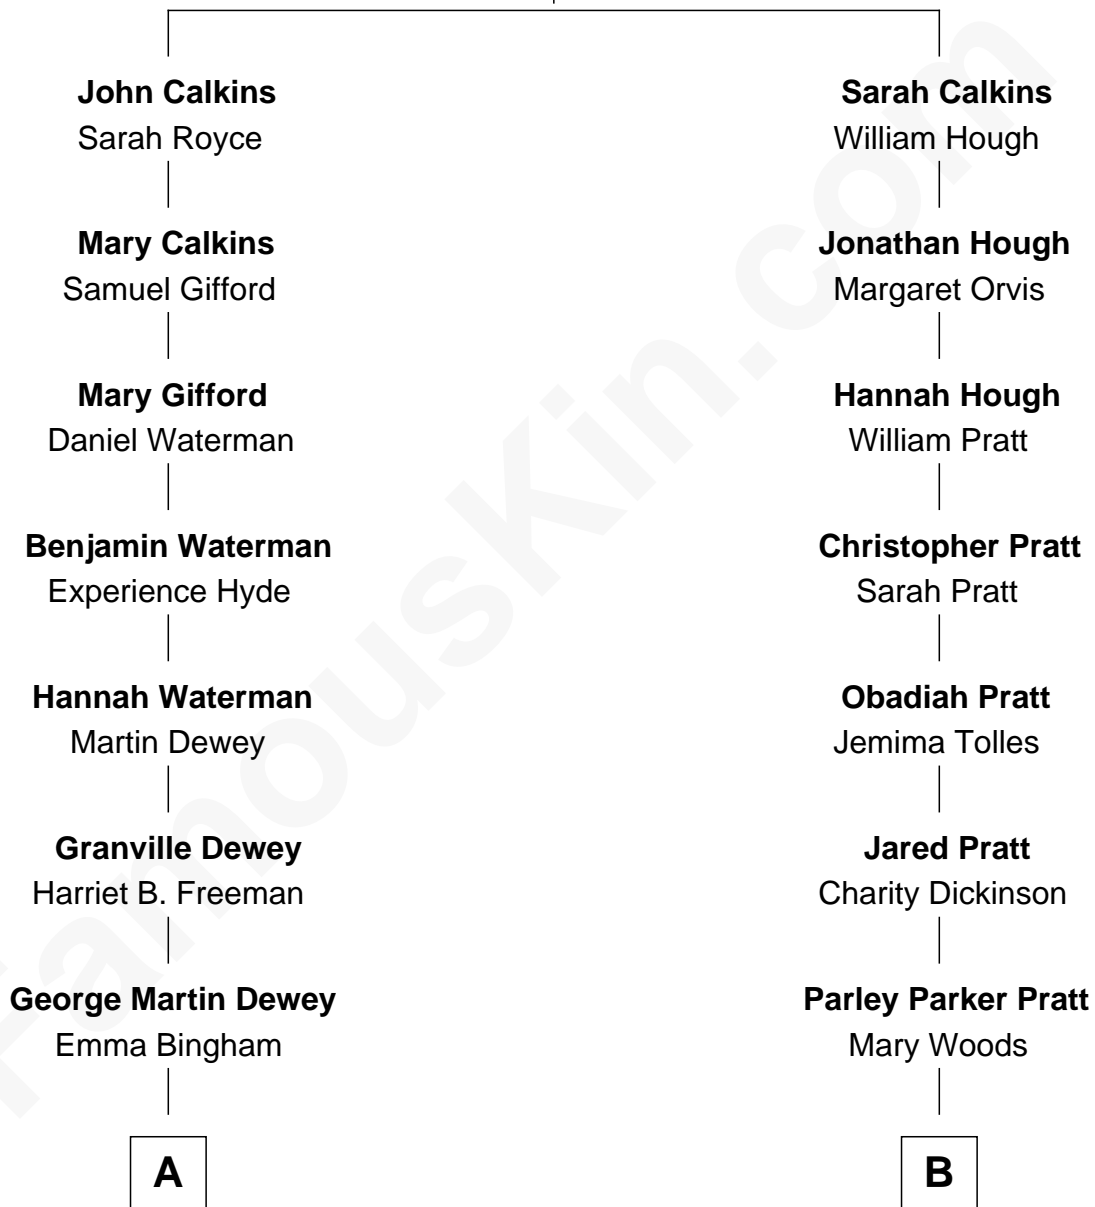

FamousKin.com Relationship Chart of

Thomas Edmund Dewey

47th Governor of New York

8th cousin 1 time removed of

George Romney

43rd Governor of Michigan

Hugh Calkins

Anne - - - - -

A

George Martin Dewey

Annie L. Thomas

Thomas Edmund Dewey

47th Governor of New York

B

Helaman Pratt

Anna Johanna Dorothy Wilcken

Anna Amelia Pratt

Gaskell Samuel Romney

George Romney

43rd Governor of Michigan

FamousKin.com