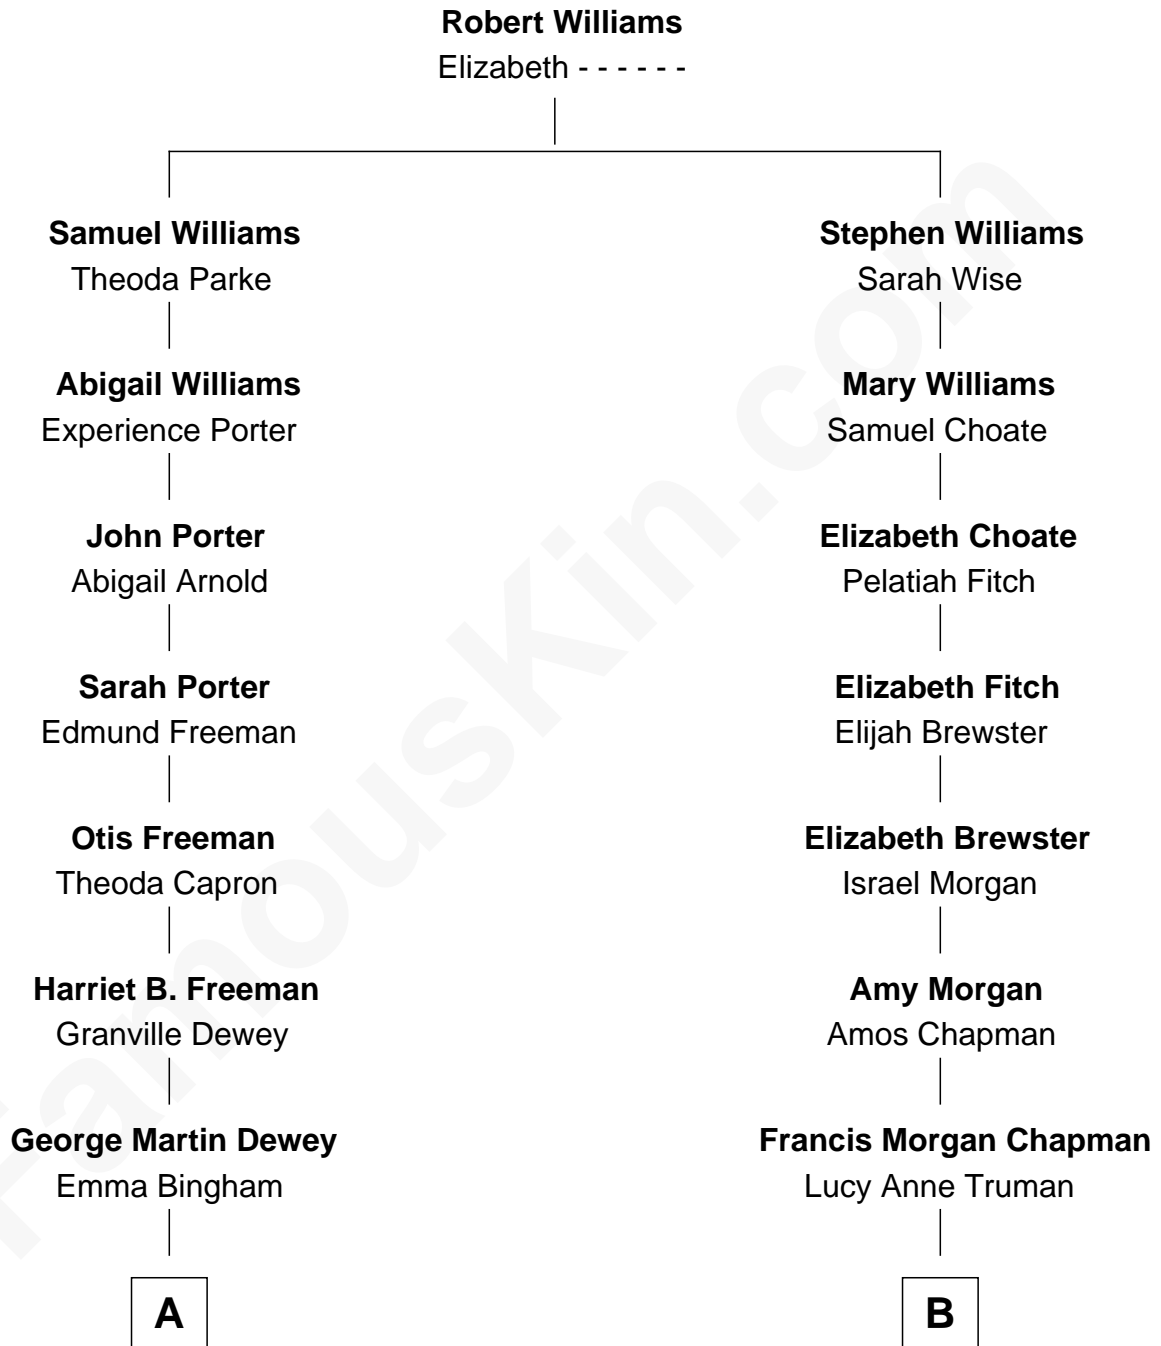

FamousKin.com Relationship Chart of

Thomas Edmund Dewey

47th Governor of New York

8th cousin 1 time removed of

Nelson Rockefeller

41st U.S. Vice-President

A

George Martin Dewey

Annie L. Thomas

Thomas Edmund Dewey

47th Governor of New York

B

Abby Pearce Truman Chapman

Nelson Wilmarth Aldrich

Abby Greene Aldrich

John Davison Rockefeller

Nelson Rockefeller

41st U.S. Vice-President

FamousKin.com