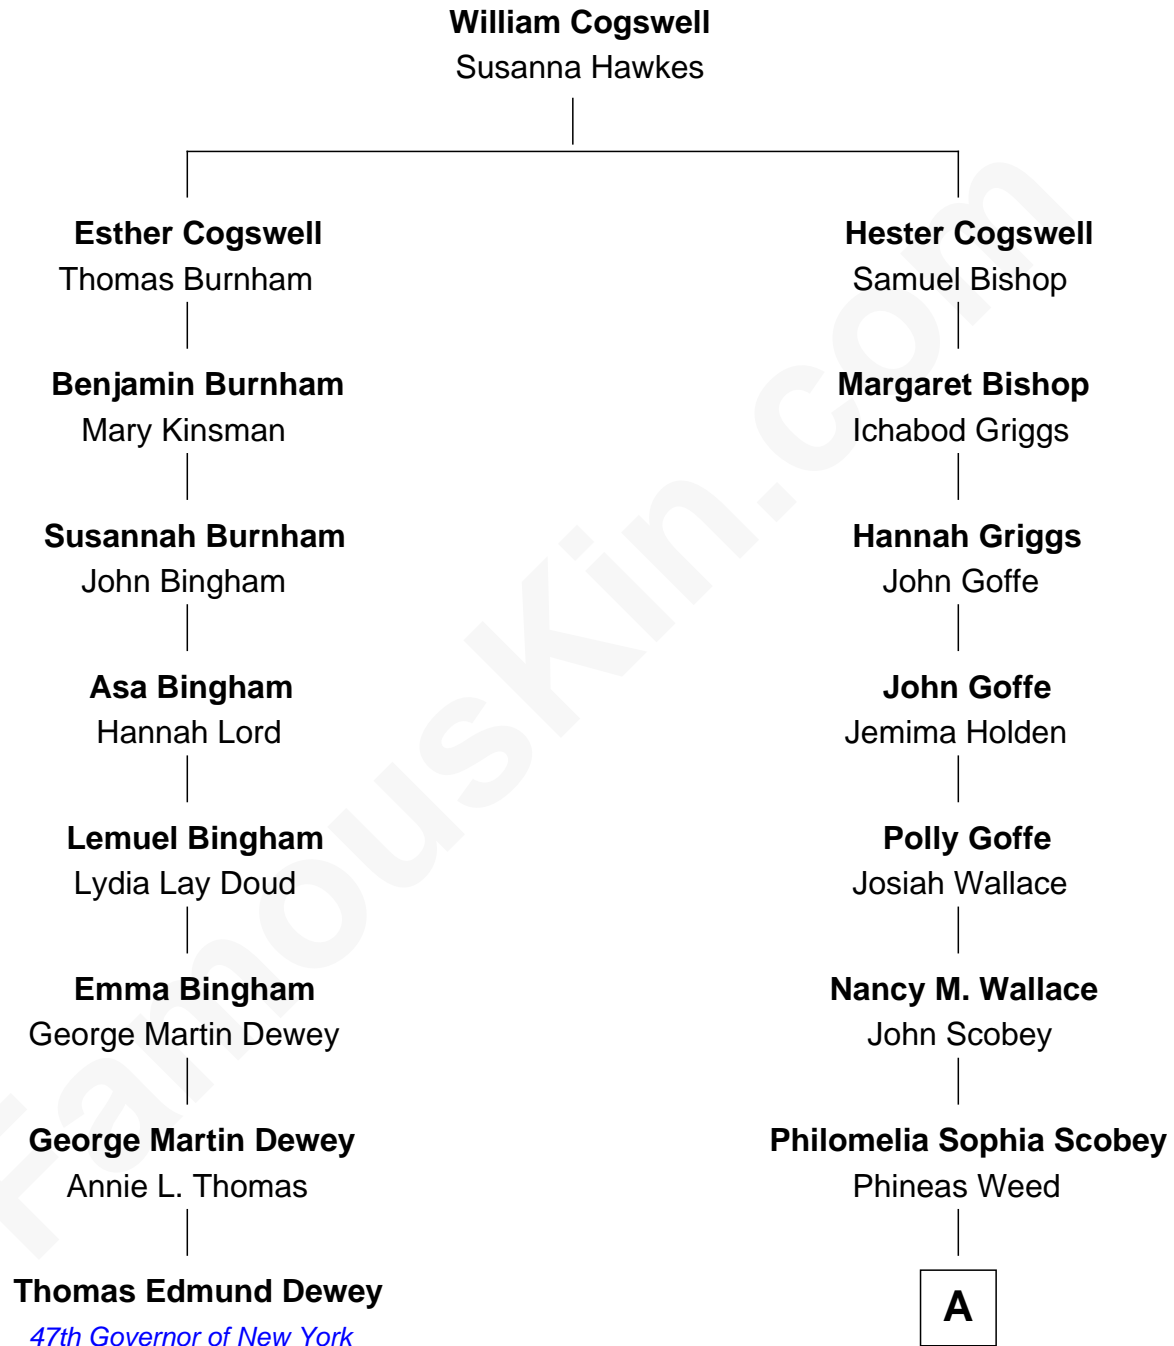

FamousKin.com
Relationship Chart of
Thomas Edmund Dewey
47th Governor of New York

7th cousin 1 time removed of
Lou (Henry) Hoover
First Lady of President Herbert Hoover

A

Florence Ida Weed
Charles Delano Henry

Lou (Henry) Hoover
First Lady of Herbert Hoover

FamousKin.com