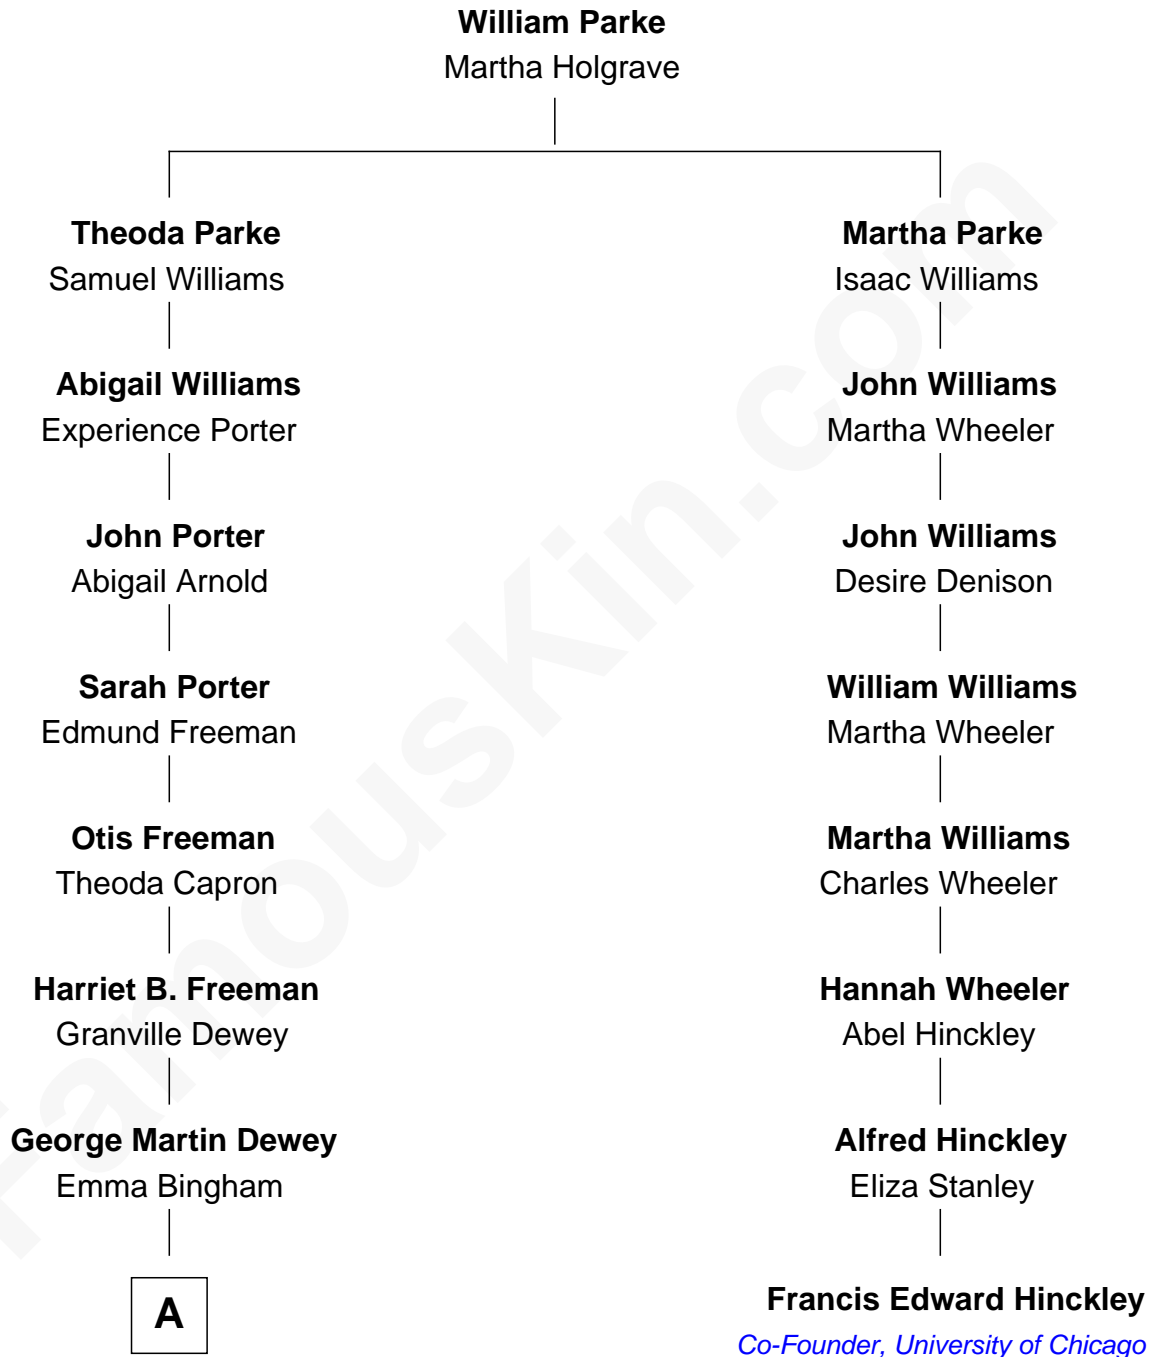

# FamousKin.com Relationship Chart of

**Thomas Edmund Dewey**

*47th Governor of New York*

7th cousin 1 time removed of

**Francis Edward Hinckley**

*Co-Founder, University of Chicago*

University of Chicago

A

George Martin Dewey

Annie L. Thomas

Thomas Edmund Dewey

*47th Governor of New York*

FamousKin.com