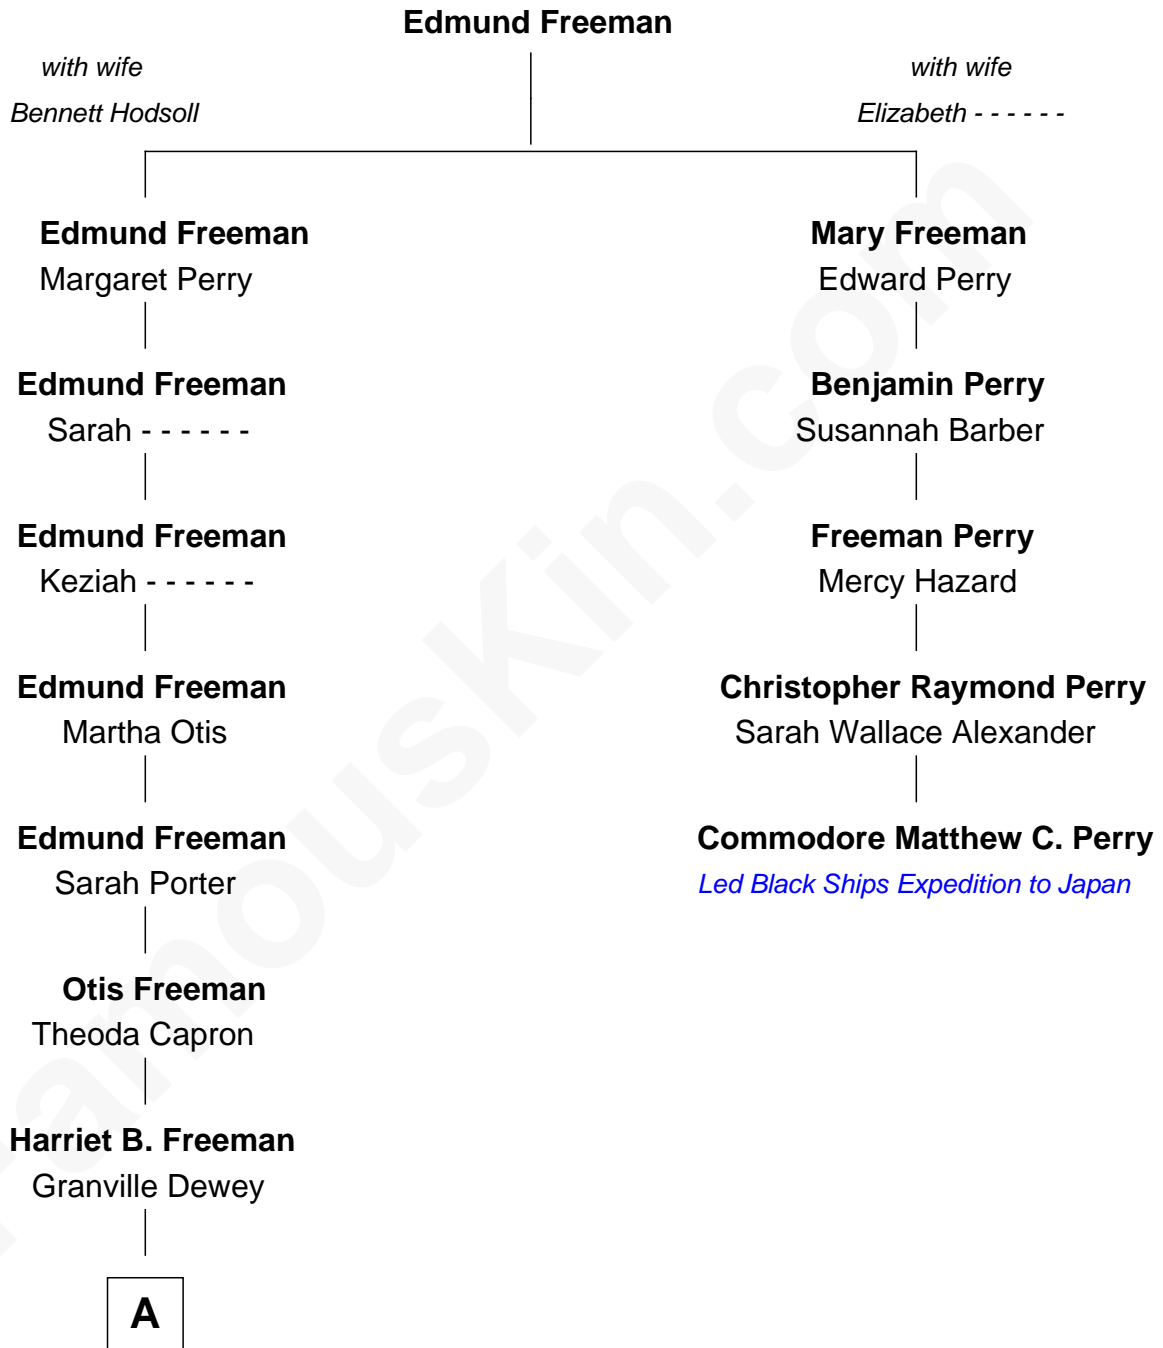

FamousKin.com
Relationship Chart of
Thomas Edmund Dewey
47th Governor of New York

4th cousin 5 times removed of
Commodore Matthew C. Perry
Led Black Ships Expedition to Japan

A

—
George Martin Dewey

Emma Bingham

—
George Martin Dewey

Annie L. Thomas

—
Thomas Edmund Dewey

47th Governor of New York

FamousKin.com