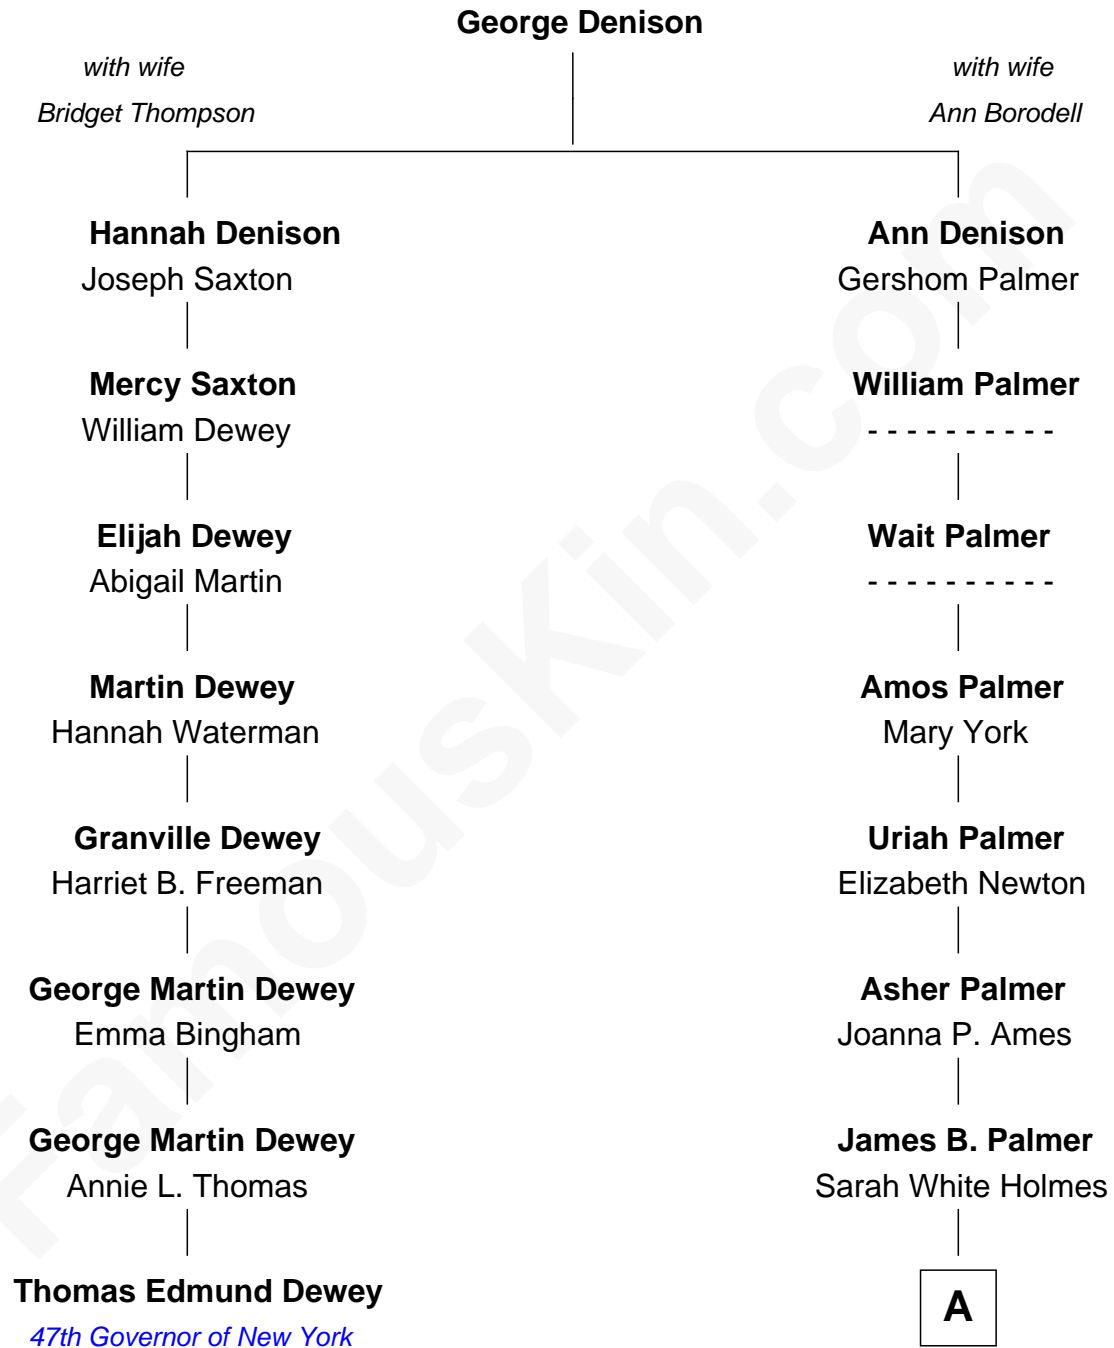

FamousKin.com
Relationship Chart of
Thomas Edmund Dewey
47th Governor of New York

7th cousin 4 times removed of

Kristen Wiig
TV and Movie Actress

A

Helen Maria Palmer
Gen. Albert Putnam Day

John Palmer Day
Catherine Curtis