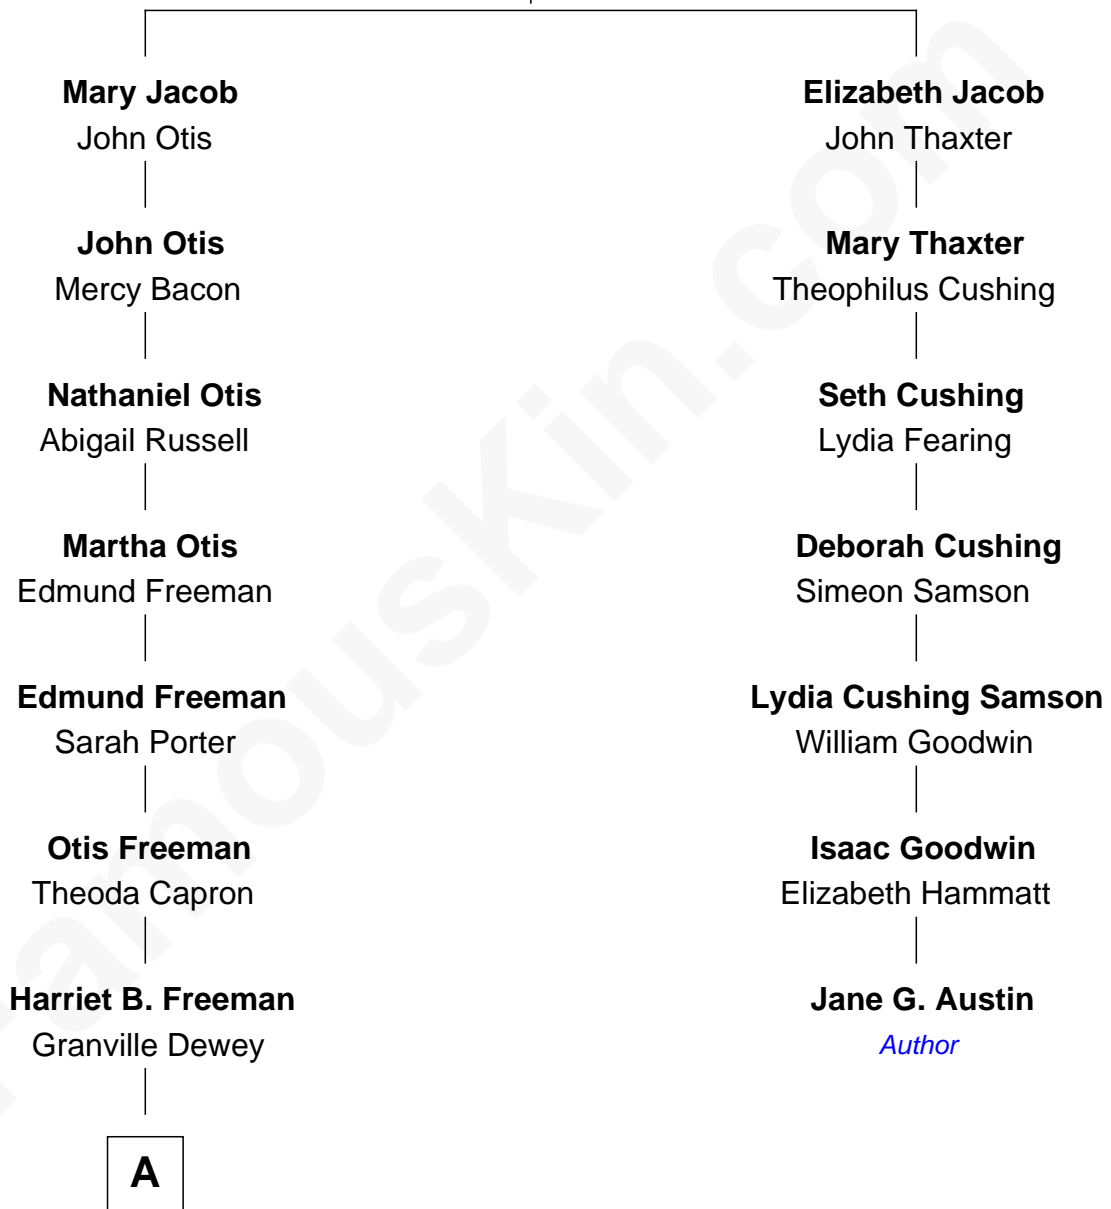

FamousKin.com
Relationship Chart of
Thomas Edmund Dewey
47th Governor of New York

6th cousin 3 times removed of

Jane G. Austin
Author

Nicholas Jacob
 Mary Gilman

A

George Martin Dewey

Emma Bingham

George Martin Dewey

Annie L. Thomas

Thomas Edmund Dewey

47th Governor of New York

FamousKin.com