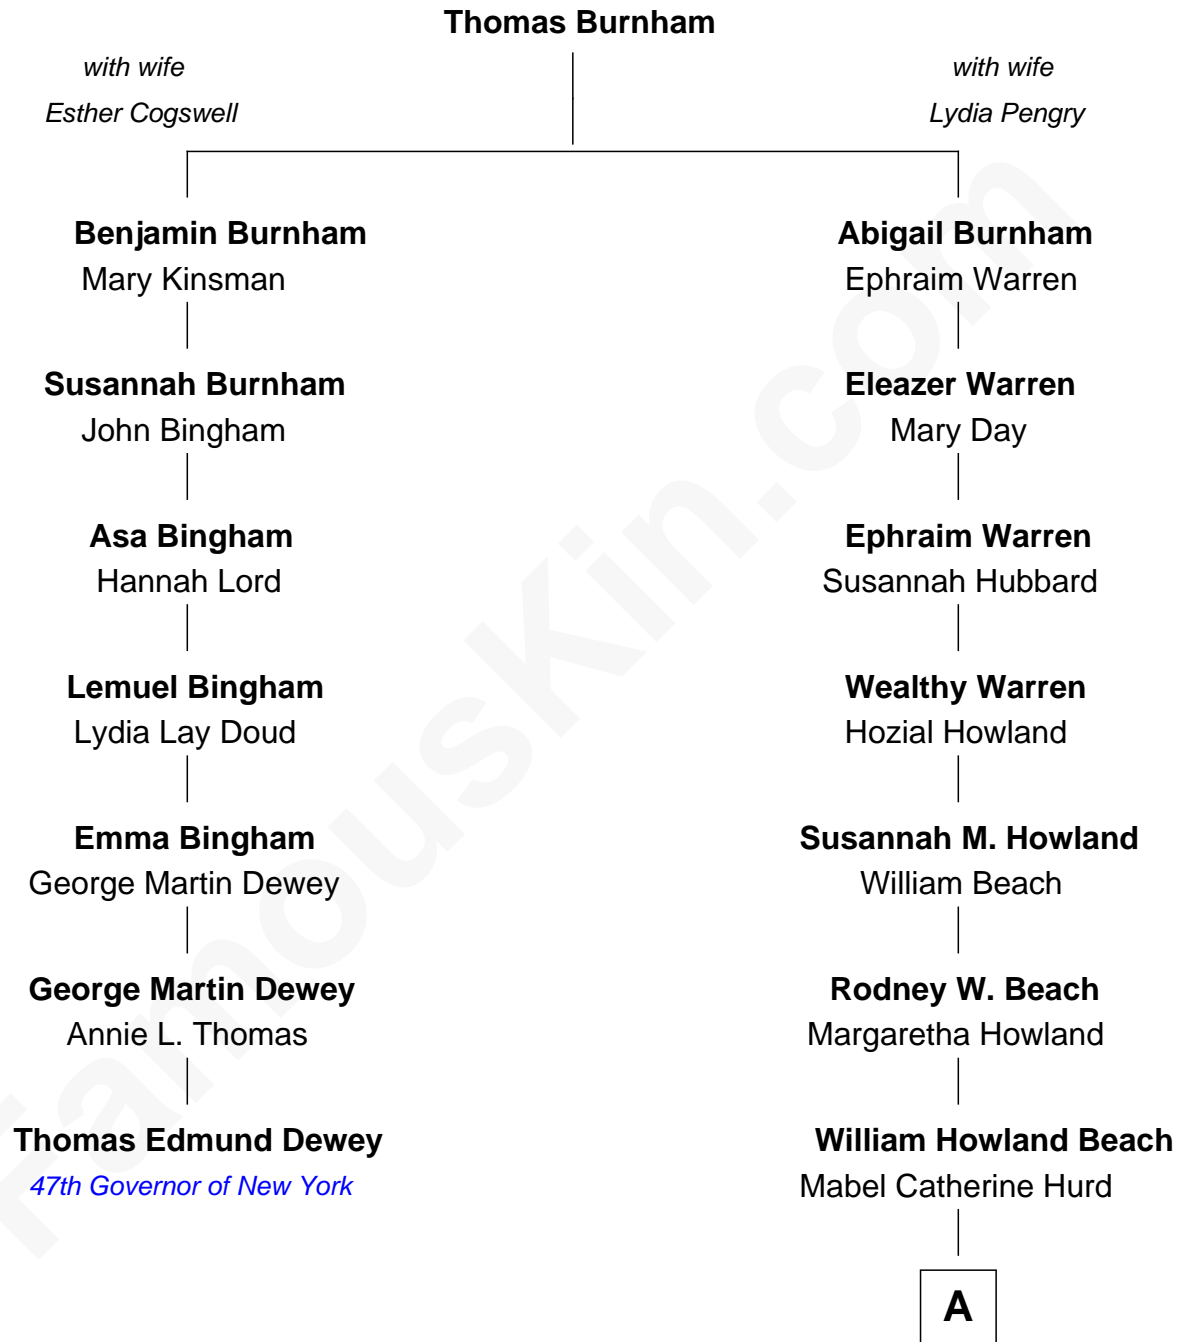

FamousKin.com
Relationship Chart of
Thomas Edmund Dewey
47th Governor of New York

6th cousin 4 times removed of

Brooklyn Decker
Fashion Model, TV and Movie Actress

A

—
Jessie Beach
Andrew J. Decker

—
Frank Stephen Decker
Patricia Ann Frisch

—
Stephen Michael Decker
Tessa Renee Moore

—
Brooklyn Decker
Actress and Model

FamousKin.com