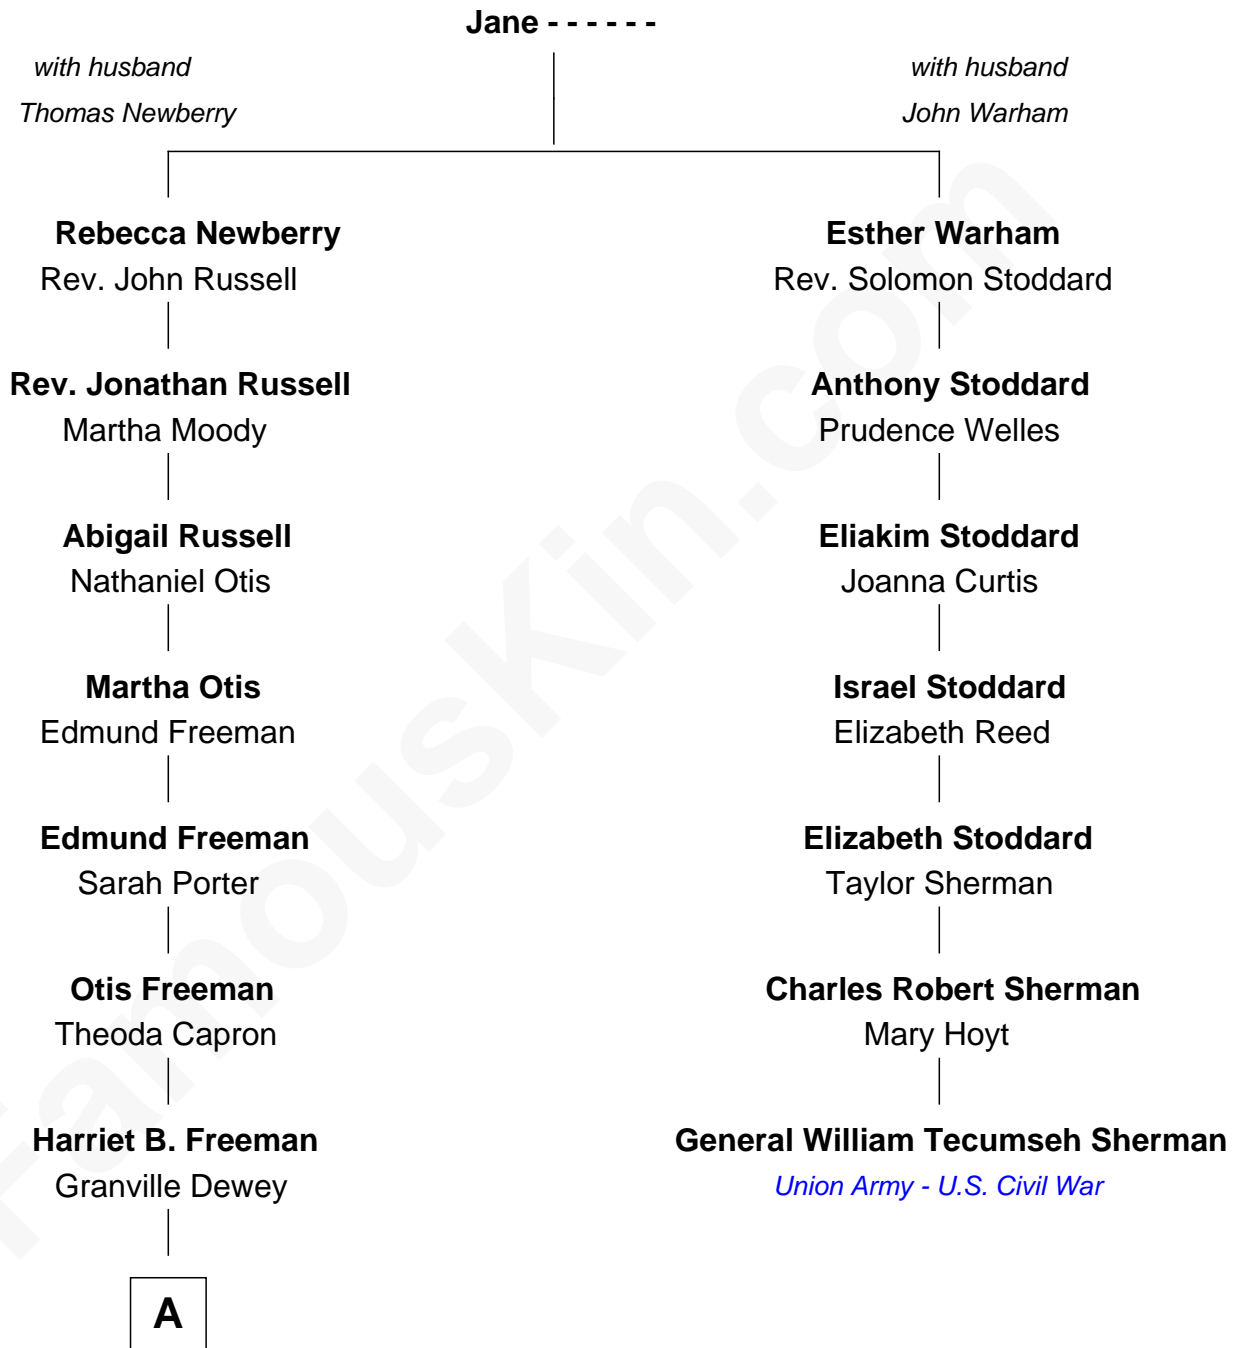

FamousKin.com
Relationship Chart of
Thomas Edmund Dewey
47th Governor of New York

6th cousin 3 times removed of

General William Tecumseh Sherman
Union Army - U.S. Civil War

A

George Martin Dewey

Emma Bingham

George Martin Dewey

Annie L. Thomas

Thomas Edmund Dewey

47th Governor of New York

FamousKin.com