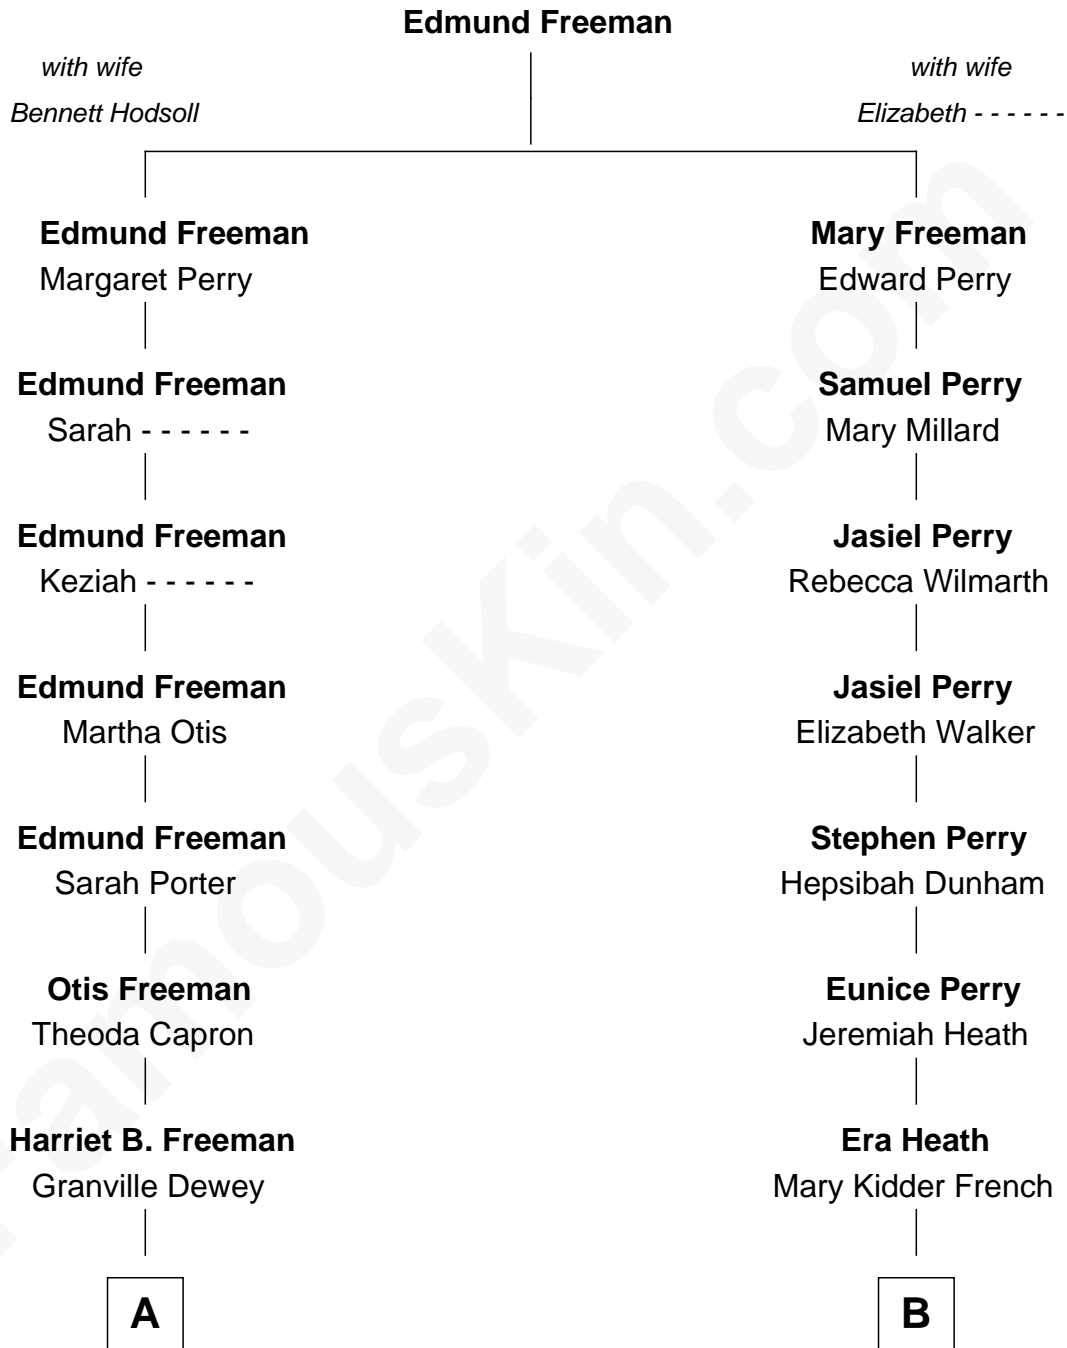

FamousKin.com
Relationship Chart of
Thomas Edmund Dewey
47th Governor of New York

9th cousin of
Frank G. Allen
51st Governor of Massachusetts

A

George Martin Dewey

Emma Bingham

George Martin Dewey

Annie L. Thomas

Thomas Edmund Dewey

47th Governor of New York

B

Mary Louisa Heath

John Henry Gilman

Abbie Louise Gilman

Frank Mitchell Allen

Frank G. Allen

51st Governor of Massachusetts

FamousKin.com