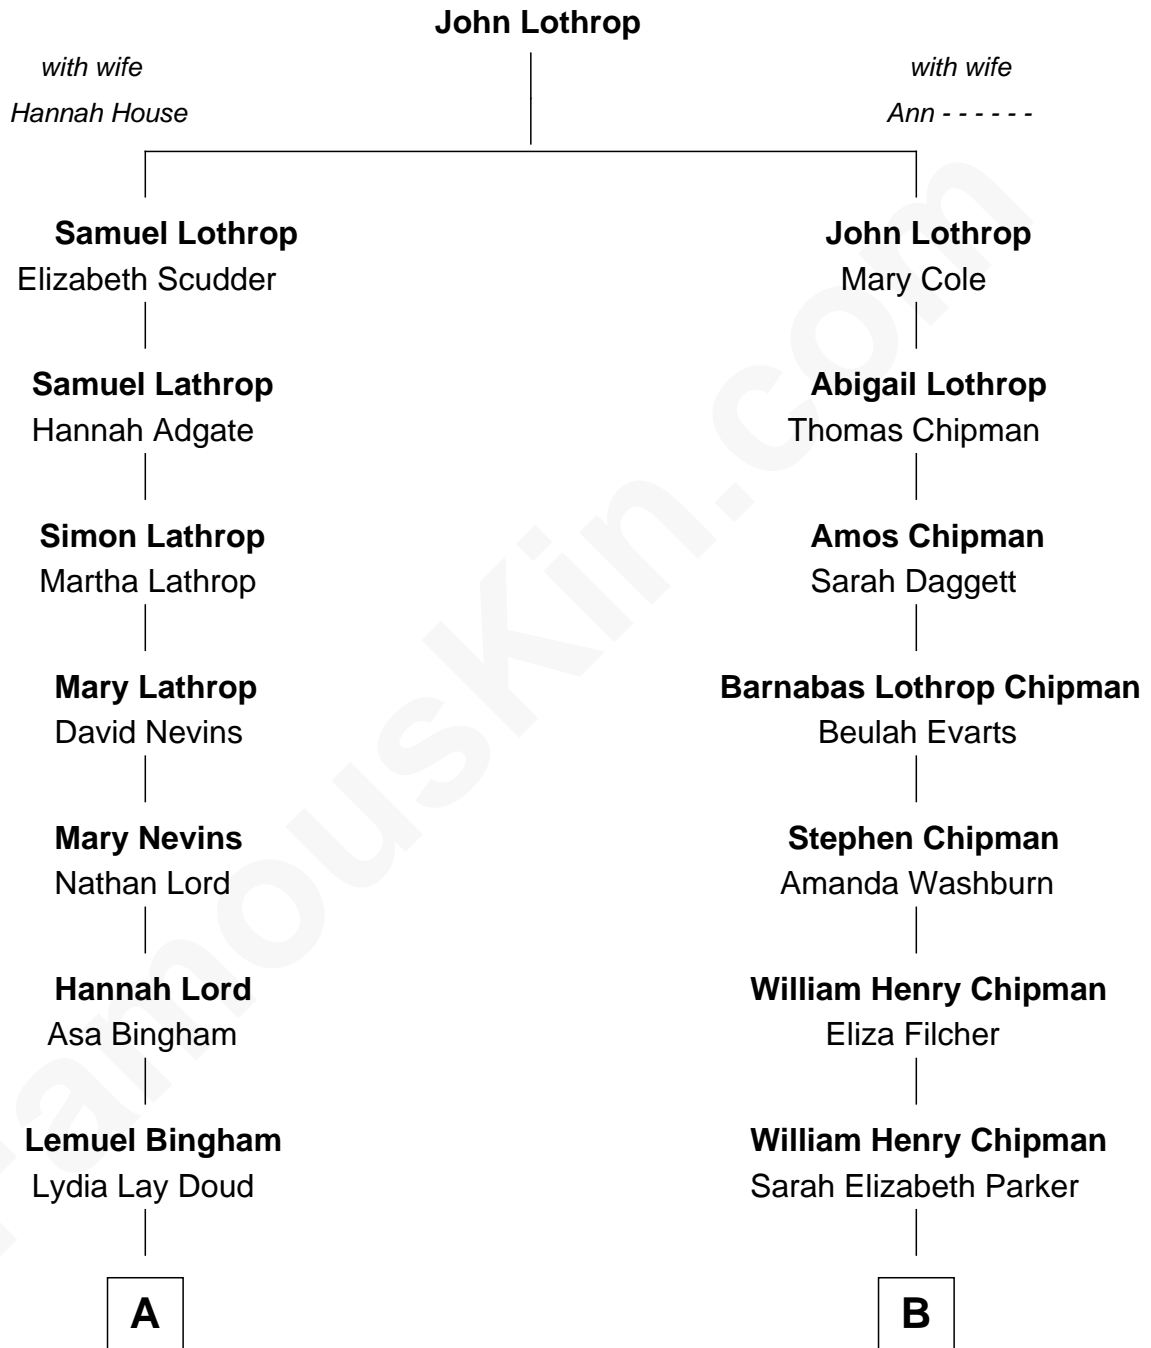

FamousKin.com
Relationship Chart of
Thomas Edmund Dewey
47th Governor of New York

9th cousin of

Gary Herbert
17th Governor of Utah

A

Emma Bingham
George Martin Dewey

George Martin Dewey
Annie L. Thomas

Thomas Edmund Dewey
47th Governor of New York

B

Eliza Chipman
James Edward Peters

Paul Richard Peters
Carol Boley

Gary Herbert
17th Governor of Utah

FamousKin.com