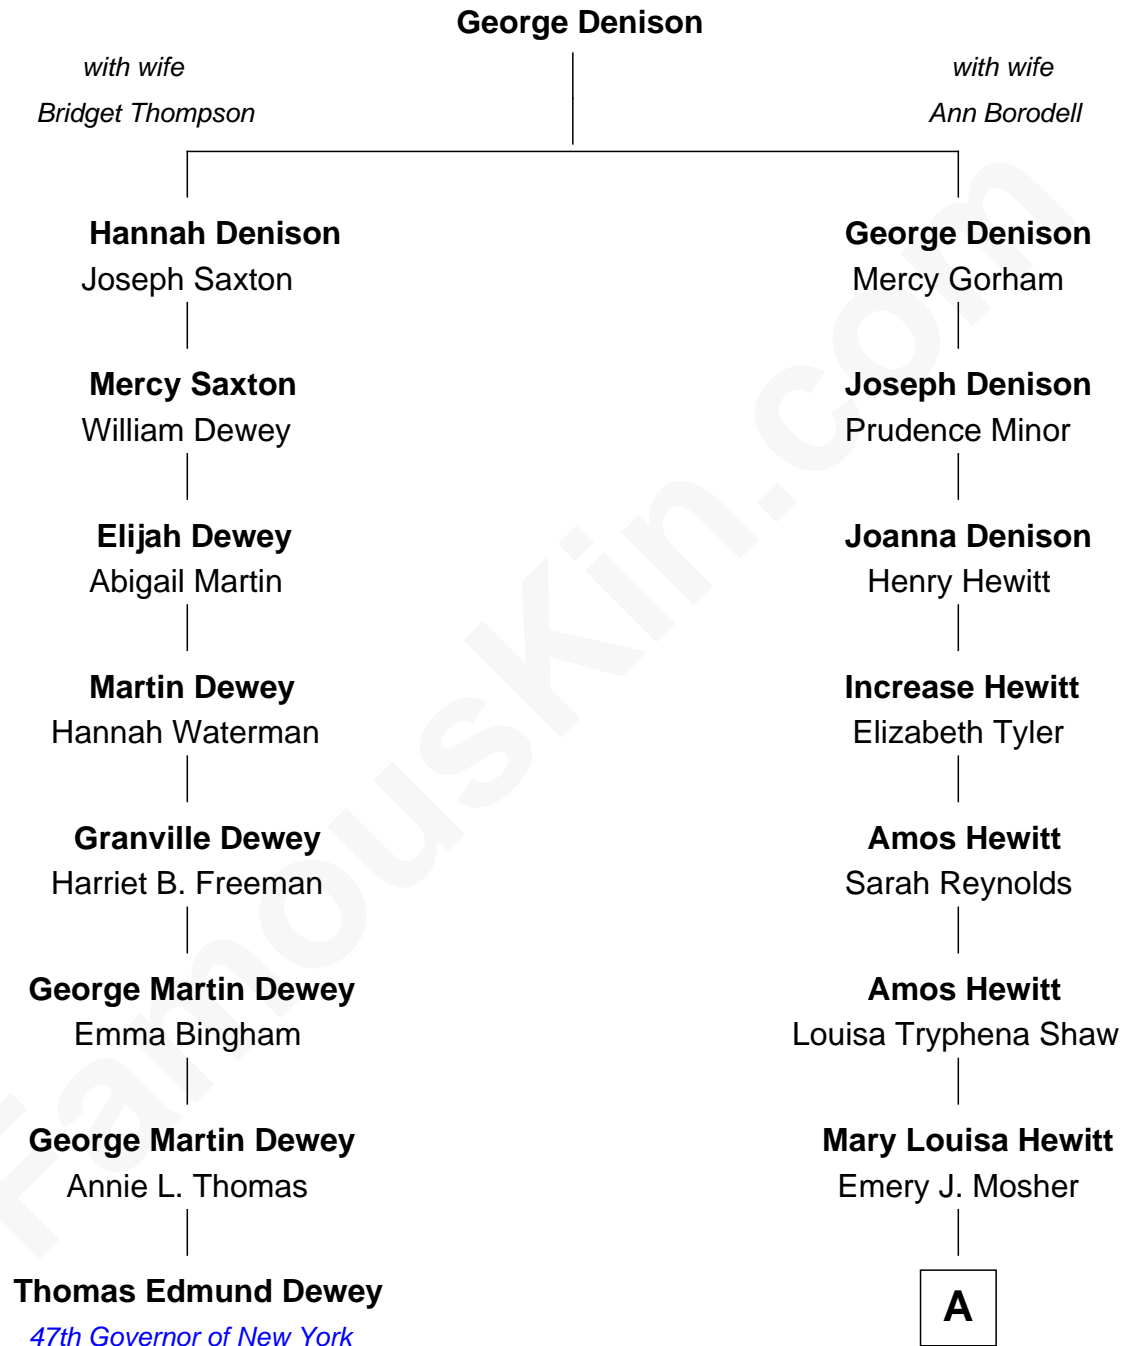

**FamousKin.com**  
**Relationship Chart of**  
**Thomas Edmund Dewey**  
*47th Governor of New York*

7th cousin 4 times removed of

**Rainn Wilson**  
*TV and Movie Actor*

**A**

**Charles E. Mosher**  
Susanna Jane Garrison

**Edna Lora Mosher**  
Theodore Orick Whitman

**Rollie Harrison Whitman**  
Catherine Josephine Williams

**Patricia May Whitman**  
Robert George Wilson

**Rainn Wilson**  
*TV and Movie Actor*