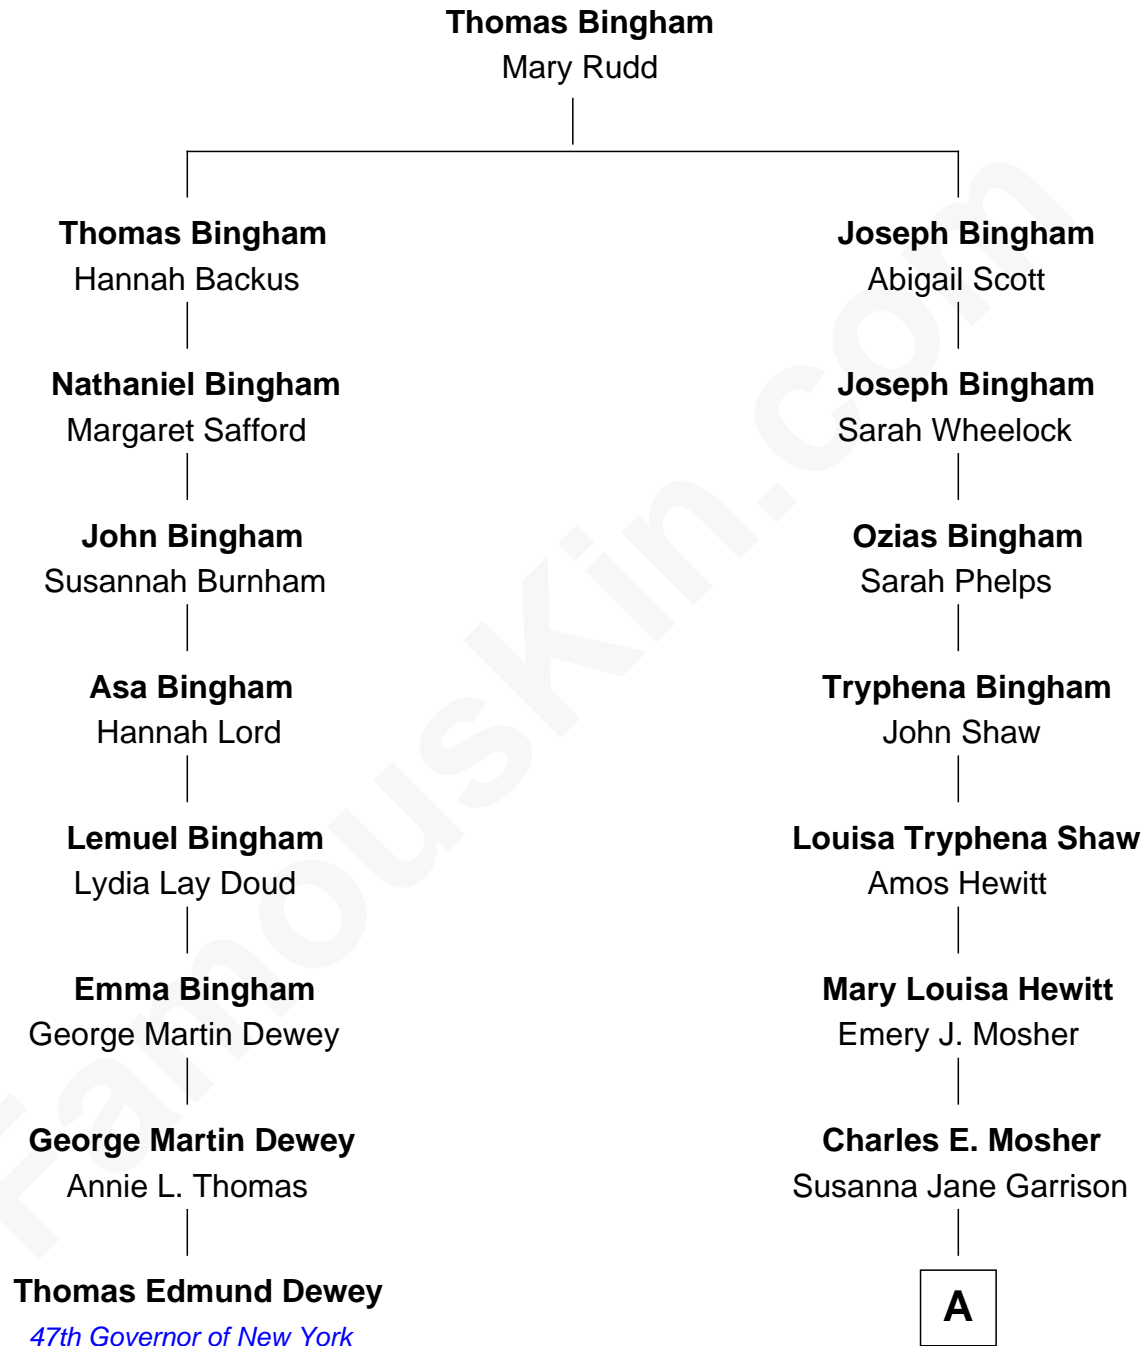

FamousKin.com

Relationship Chart of

Thomas Edmund Dewey

47th Governor of New York

7th cousin 3 times removed of

Rainn Wilson
TV and Movie Actor

A

—
Edna Lora Mosher
Theodore Orick Whitman

—
Rollie Harrison Whitman
Catherine Josephine Williams

—
Patricia May Whitman
Robert George Wilson

—
Rainn Wilson
TV and Movie Actor