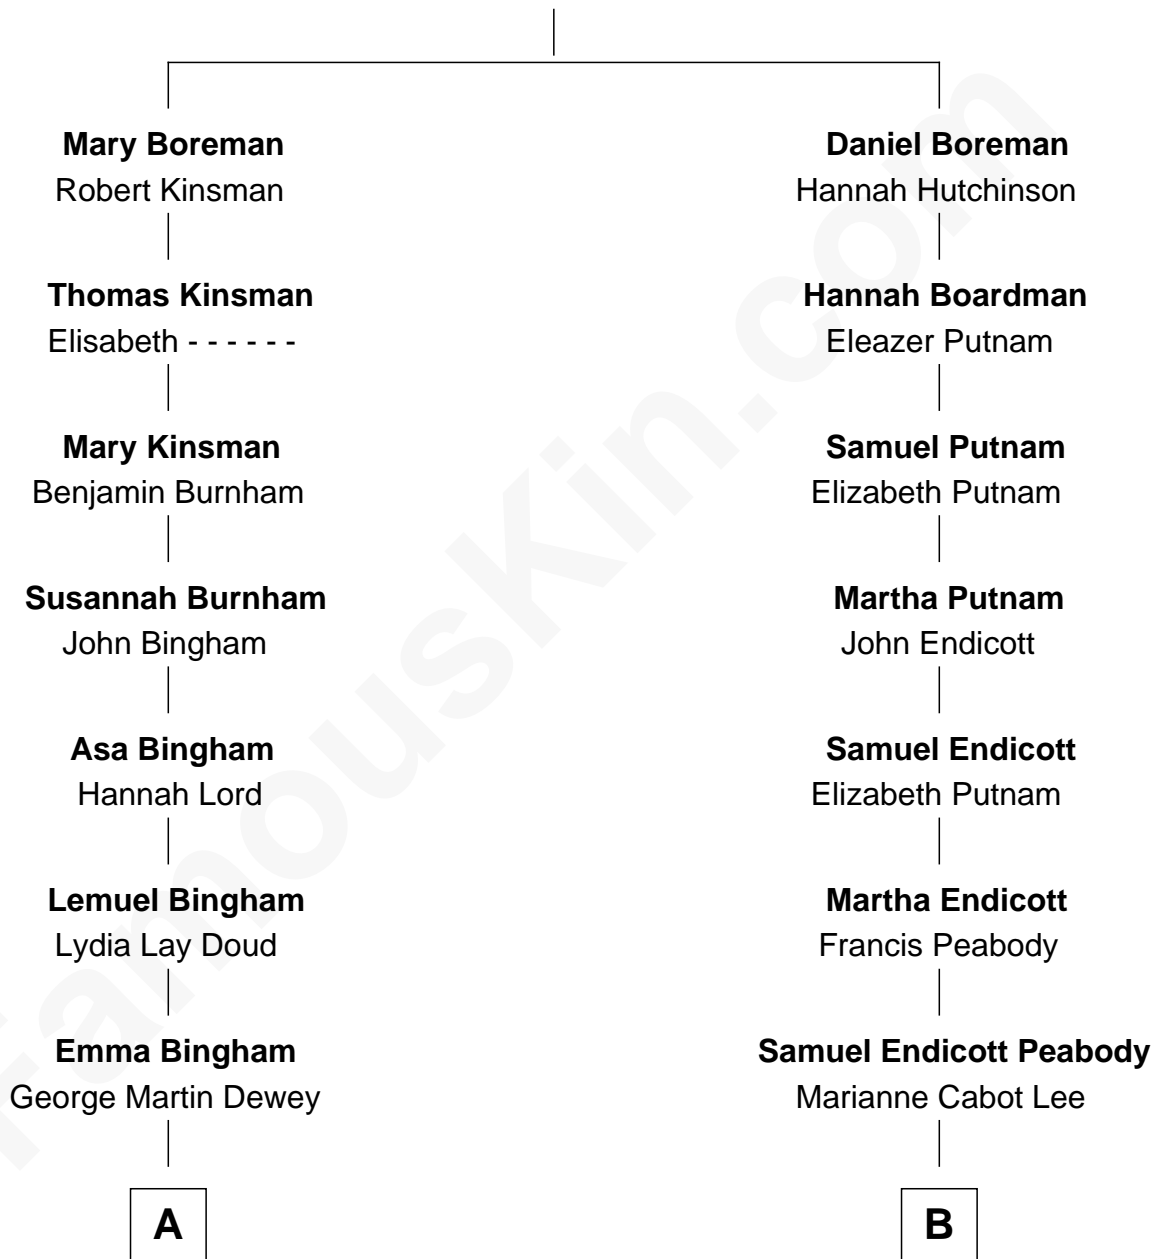

FamousKin.com
Relationship Chart of
Thomas Edmund Dewey
47th Governor of New York

8th cousin 2 times removed of

Kyra Sedgwick
TV and Movie Actress

Thomas Boreman
 Margaret Offing

A

George Martin Dewey

Annie L. Thomas

Thomas Edmund Dewey

47th Governor of New York

B

Rev. Dr. Endicott Peabody

Fannie Peabody

Helen Peabody

Robert Minturn Sedgwick

Henry Dwight Sedgwick

Patricia Ann Rosenwald

Kyra Sedgwick

TV and Movie Actress