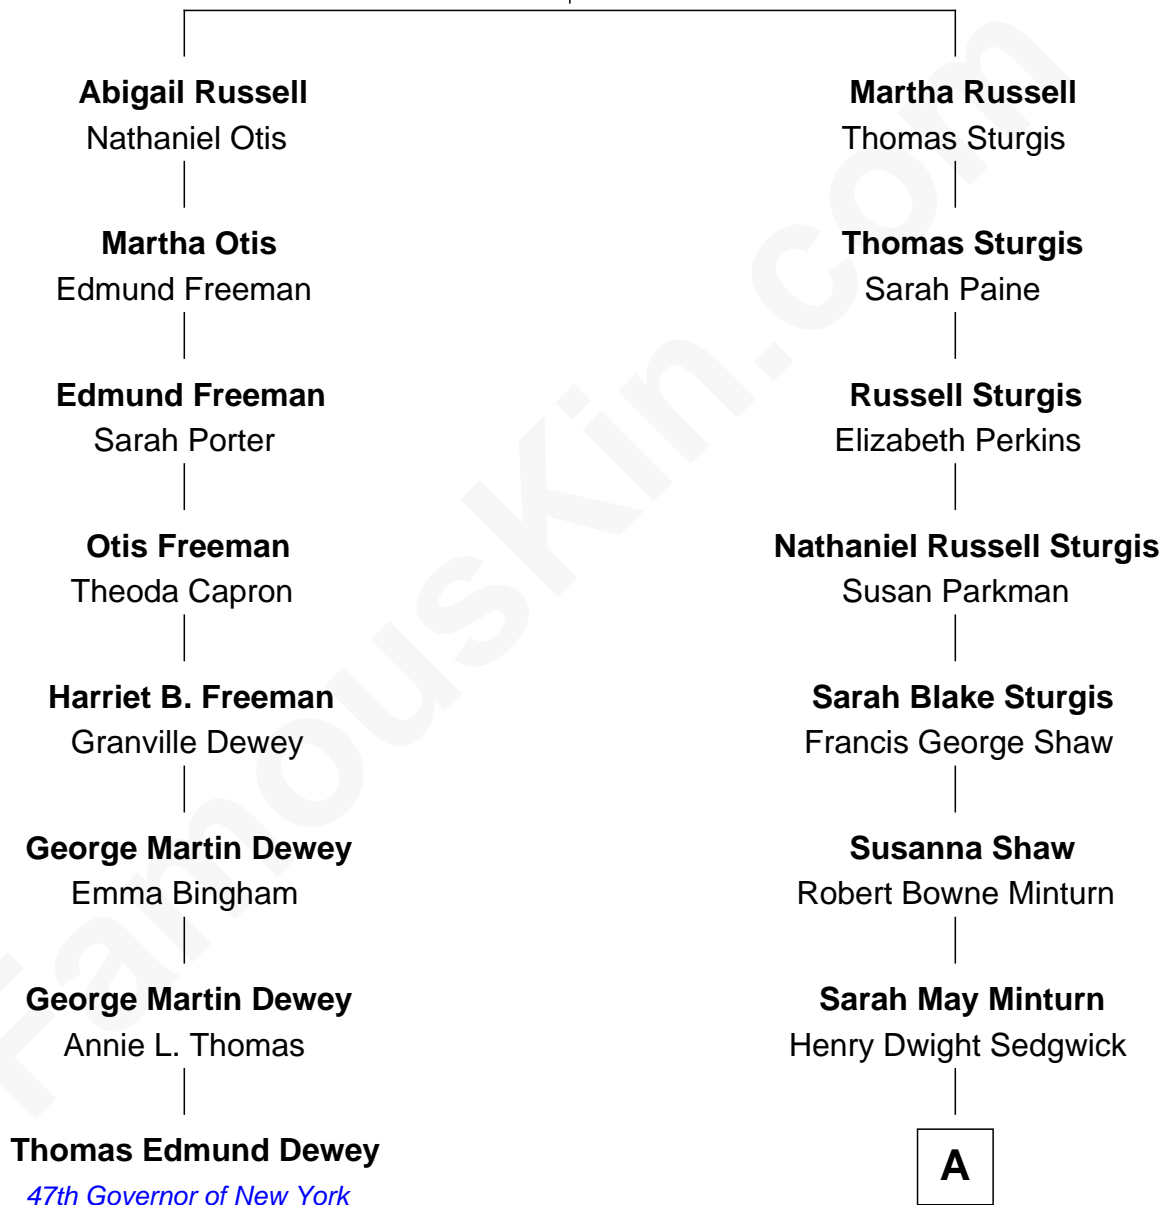

**FamousKin.com**  
**Relationship Chart of**  
**Thomas Edmund Dewey**  
*47th Governor of New York*

7th cousin 2 times removed of

**Kyra Sedgwick**  
*TV and Movie Actress*

**Rev. Jonathan Russell**  
 Martha Moody

A

Robert Minturn Sedgwick

Helen Peabody

Henry Dwight Sedgwick

Patricia Ann Rosenwald

Kyra Sedgwick

*TV and Movie Actress*