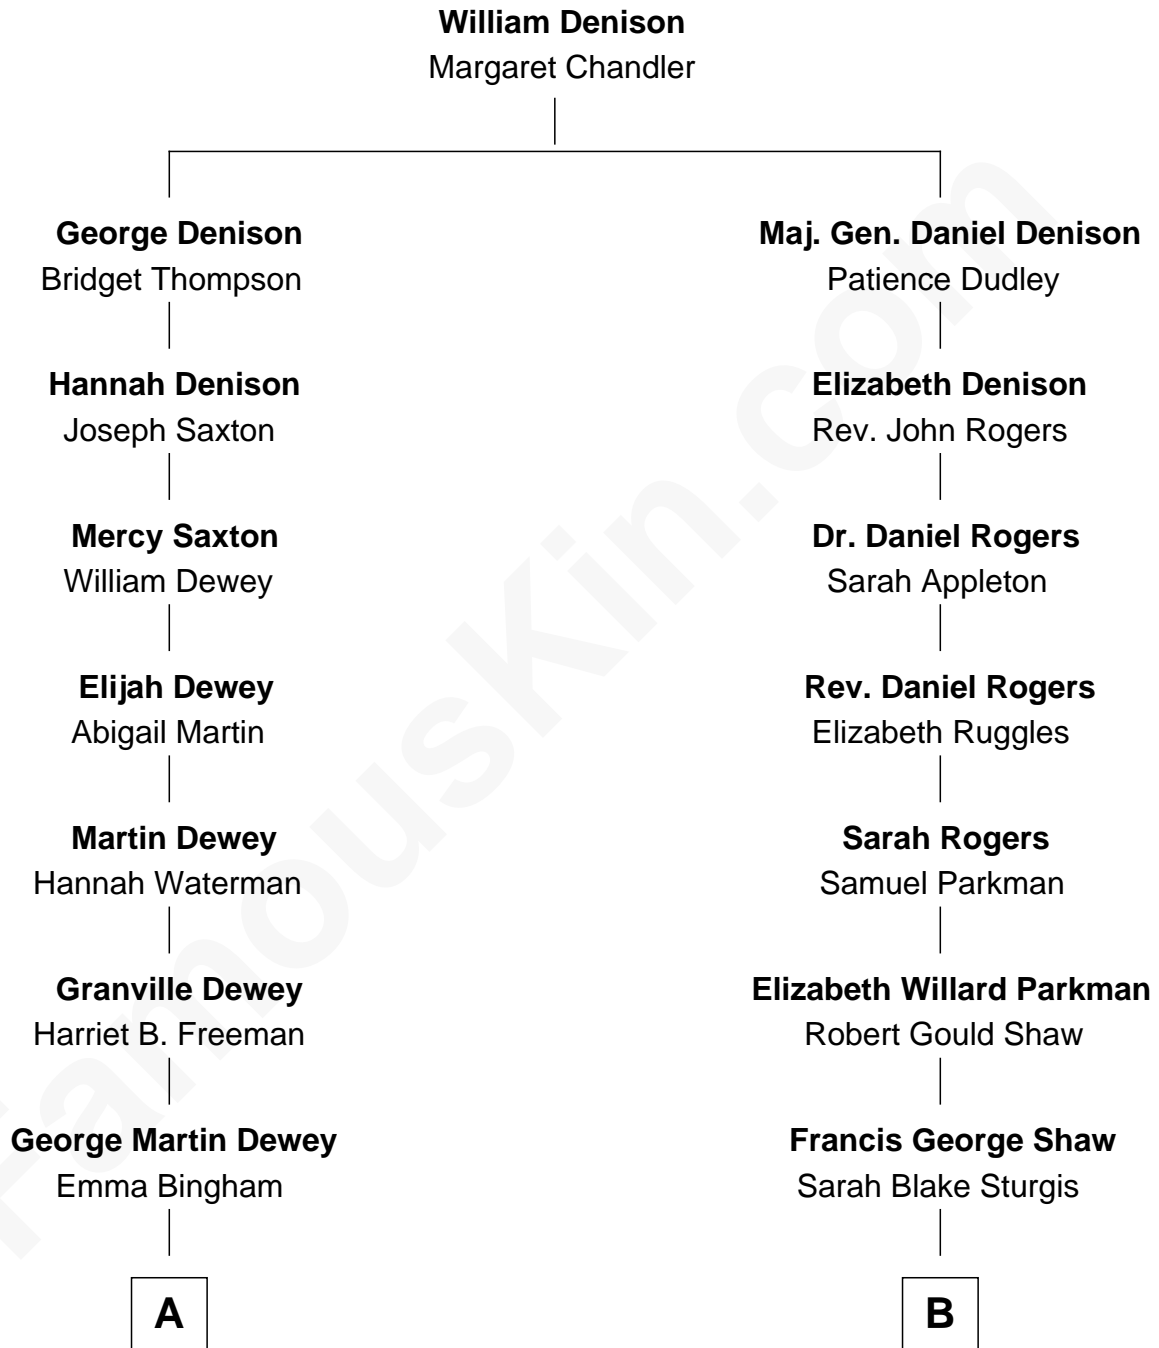

**FamousKin.com**  
**Relationship Chart of**  
**Thomas Edmund Dewey**  
*47th Governor of New York*

8th cousin 3 times removed of

**Kyra Sedgwick**  
*TV and Movie Actress*

**A**

**George Martin Dewey**

Annie L. Thomas

**Thomas Edmund Dewey**

*47th Governor of New York*

**B**

**Susanna Shaw**

Robert Bowne Minturn

**Sarah May Minturn**

Henry Dwight Sedgwick

**Robert Minturn Sedgwick**

Helen Peabody

**Henry Dwight Sedgwick**

Patricia Ann Rosenwald

**Kyra Sedgwick**

*TV and Movie Actress*