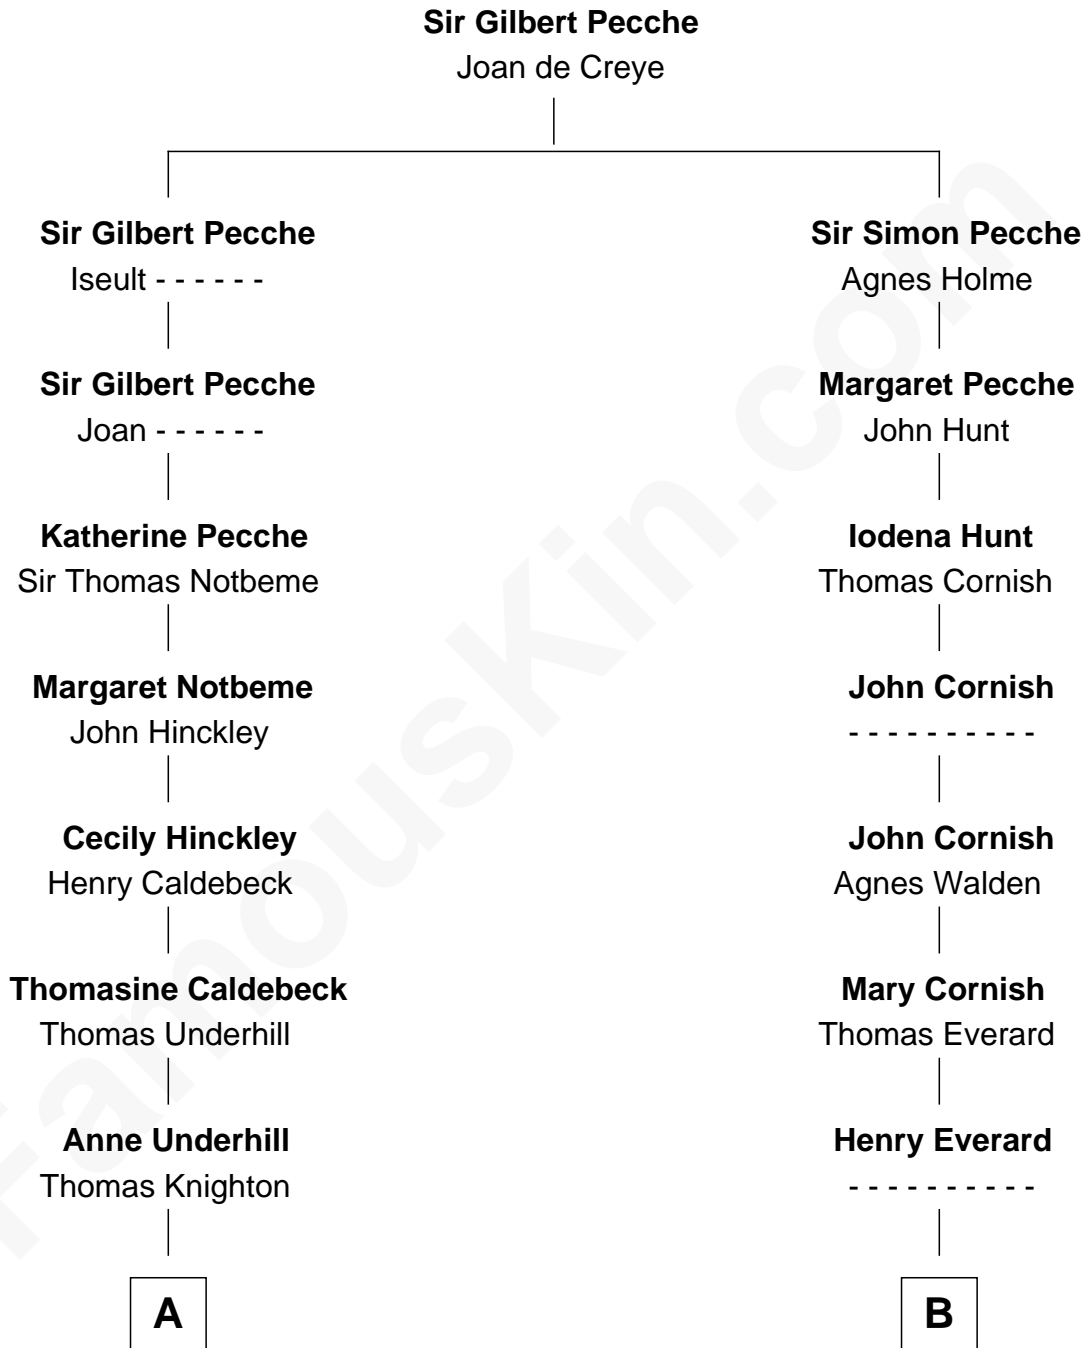

**FamousKin.com**  
**Relationship Chart of**  
**Thomas Edmund Dewey**  
*47th Governor of New York*

19th cousin 1 time removed of

**Kyra Sedgwick**  
*TV and Movie Actress*

**C**

**Emma Bingham**  
George Martin Dewey

**George Martin Dewey**  
Annie L. Thomas

**Thomas Edmund Dewey**  
*47th Governor of New York*

**D**

**Sarah May Minturn**  
Henry Dwight Sedgwick

**Robert Minturn Sedgwick**  
Helen Peabody

**Henry Dwight Sedgwick**  
Patricia Ann Rosenwald

**Kyra Sedgwick**  
*TV and Movie Actress*