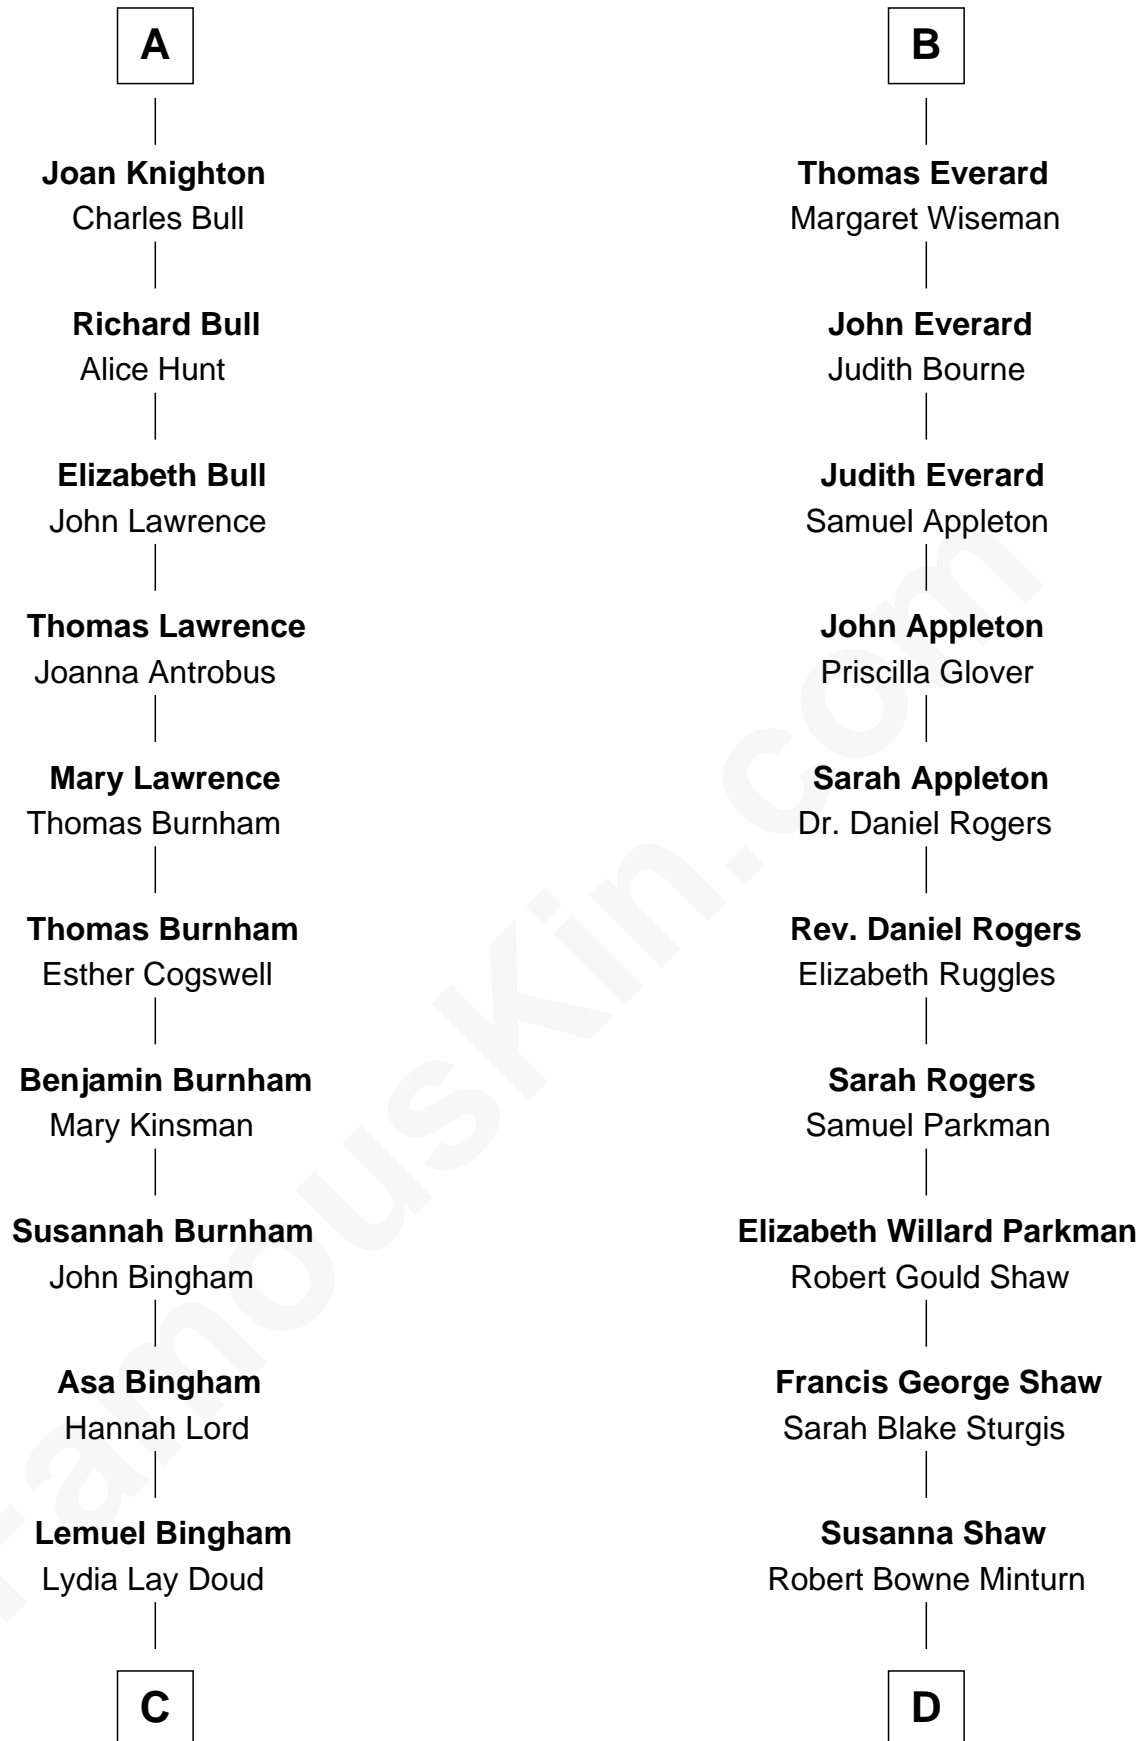

**FamousKin.com**  
**Relationship Chart of**  
**Thomas Edmund Dewey**  
*47th Governor of New York*

19th cousin 1 time removed of

**Kyra Sedgwick**  
*TV and Movie Actress*

**C**

**Emma Bingham**  
George Martin Dewey

**George Martin Dewey**  
Annie L. Thomas

**Thomas Edmund Dewey**  
*47th Governor of New York*

**D**

**Sarah May Minturn**  
Henry Dwight Sedgwick

**Robert Minturn Sedgwick**  
Helen Peabody

**Henry Dwight Sedgwick**  
Patricia Ann Rosenwald

**Kyra Sedgwick**  
*TV and Movie Actress*