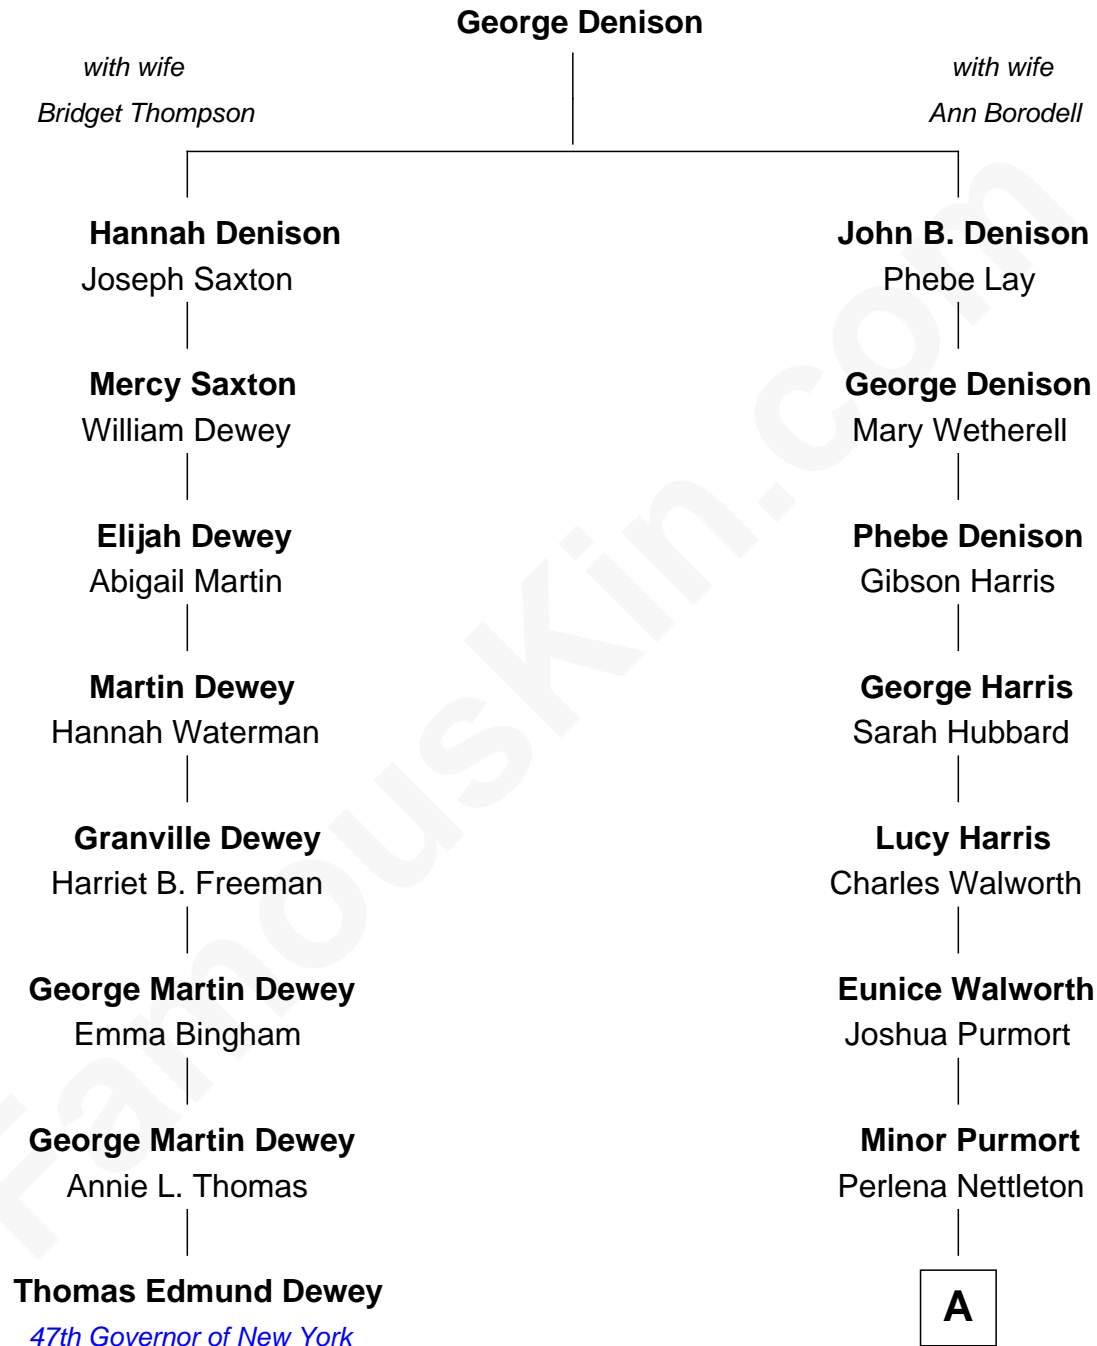

FamousKin.com
Relationship Chart of
Thomas Edmund Dewey
47th Governor of New York

7th cousin 3 times removed of

Lyman Spitzer
Astronomer and Theoretical Physicist

A

Ellen Perlana Purmort
John Sanford Brumback