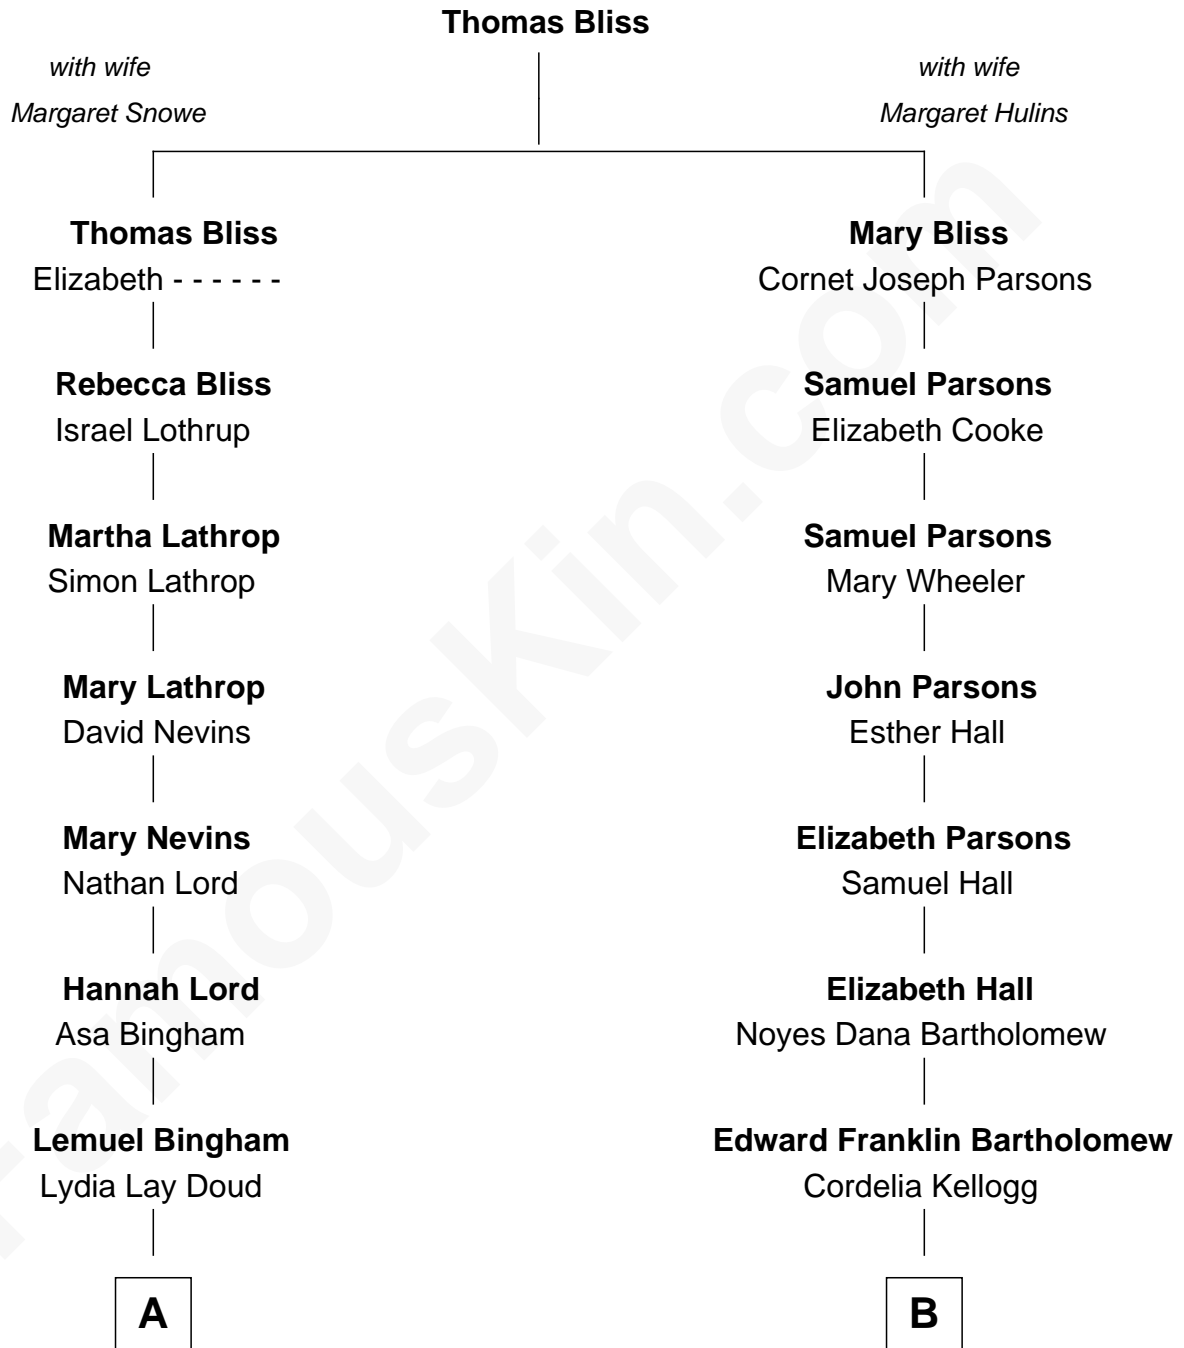

FamousKin.com Relationship Chart of

Thomas Edmund Dewey

47th Governor of New York

9th cousin 1 time removed of

Clint Eastwood

TV & Film Actor and Director

A

Emma Bingham
George Martin Dewey

George Martin Dewey
Annie L. Thomas

Thomas Edmund Dewey
47th Governor of New York

B

Sophia Aurelia Bartholomew
Charles Claude Runner

Waldo Errol Runner
Virginia May McClanahan

Margaret Ruth Runner
Clinton Eastwood