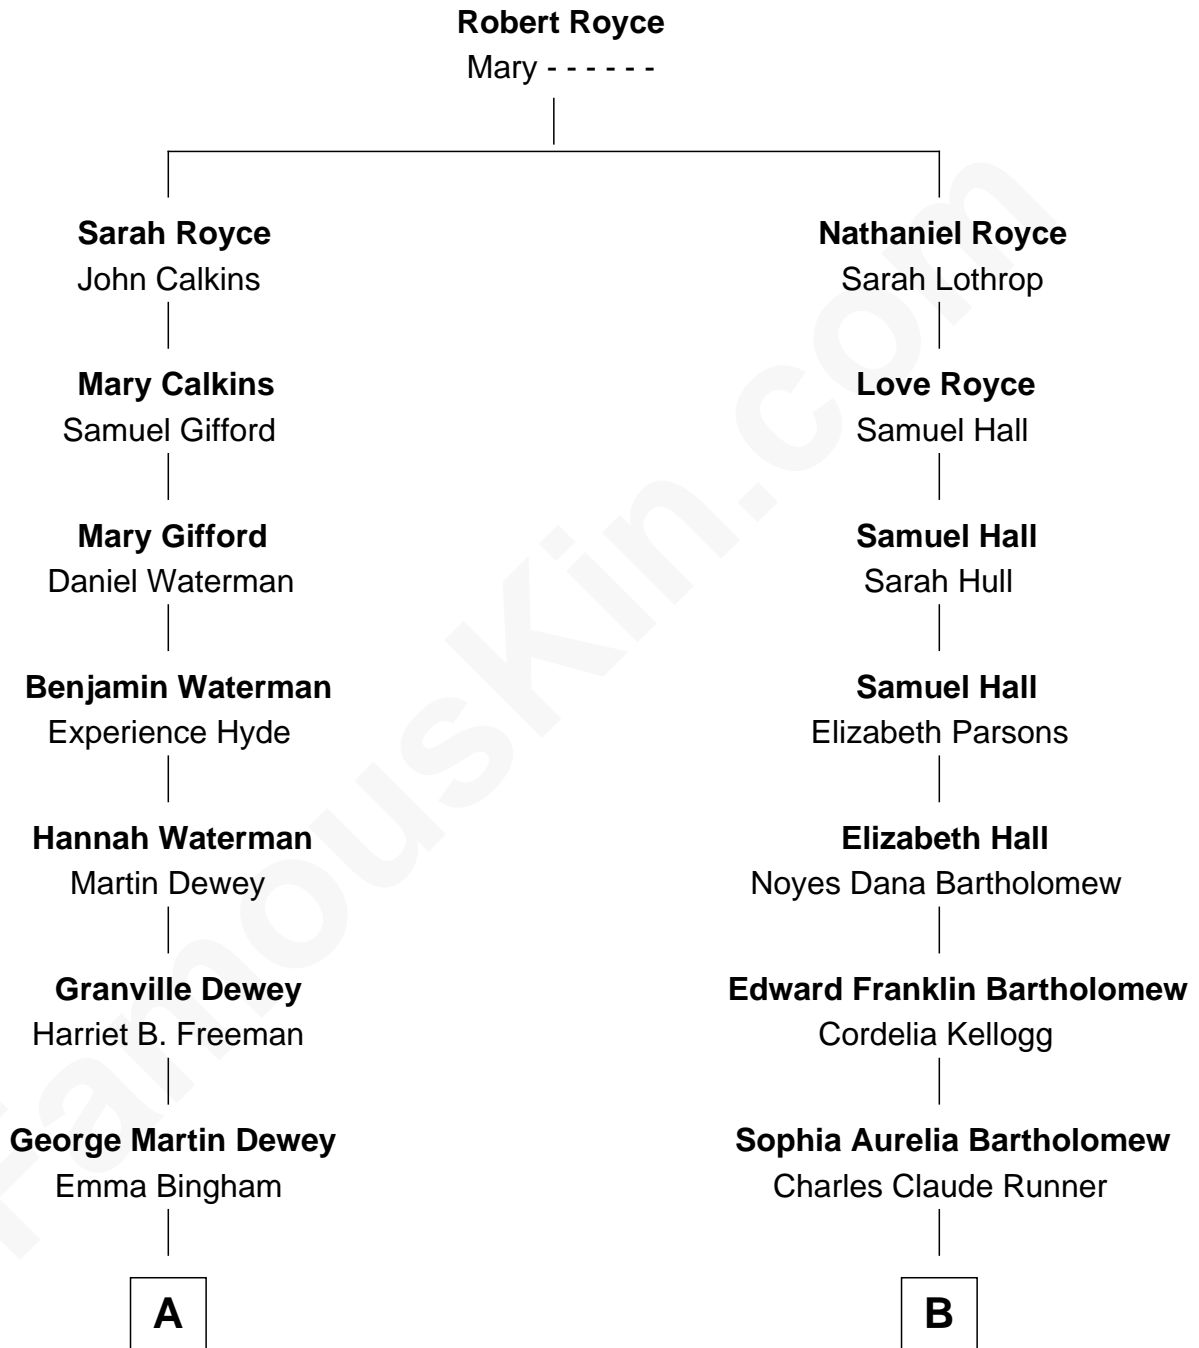

FamousKin.com

Relationship Chart of

Thomas Edmund Dewey

47th Governor of New York

8th cousin 1 time removed of

Clint Eastwood

TV & Film Actor and Director

A

George Martin Dewey

Annie L. Thomas

Thomas Edmund Dewey

47th Governor of New York

B

Waldo Errol Runner

Virginia May McClanahan

Margaret Ruth Runner