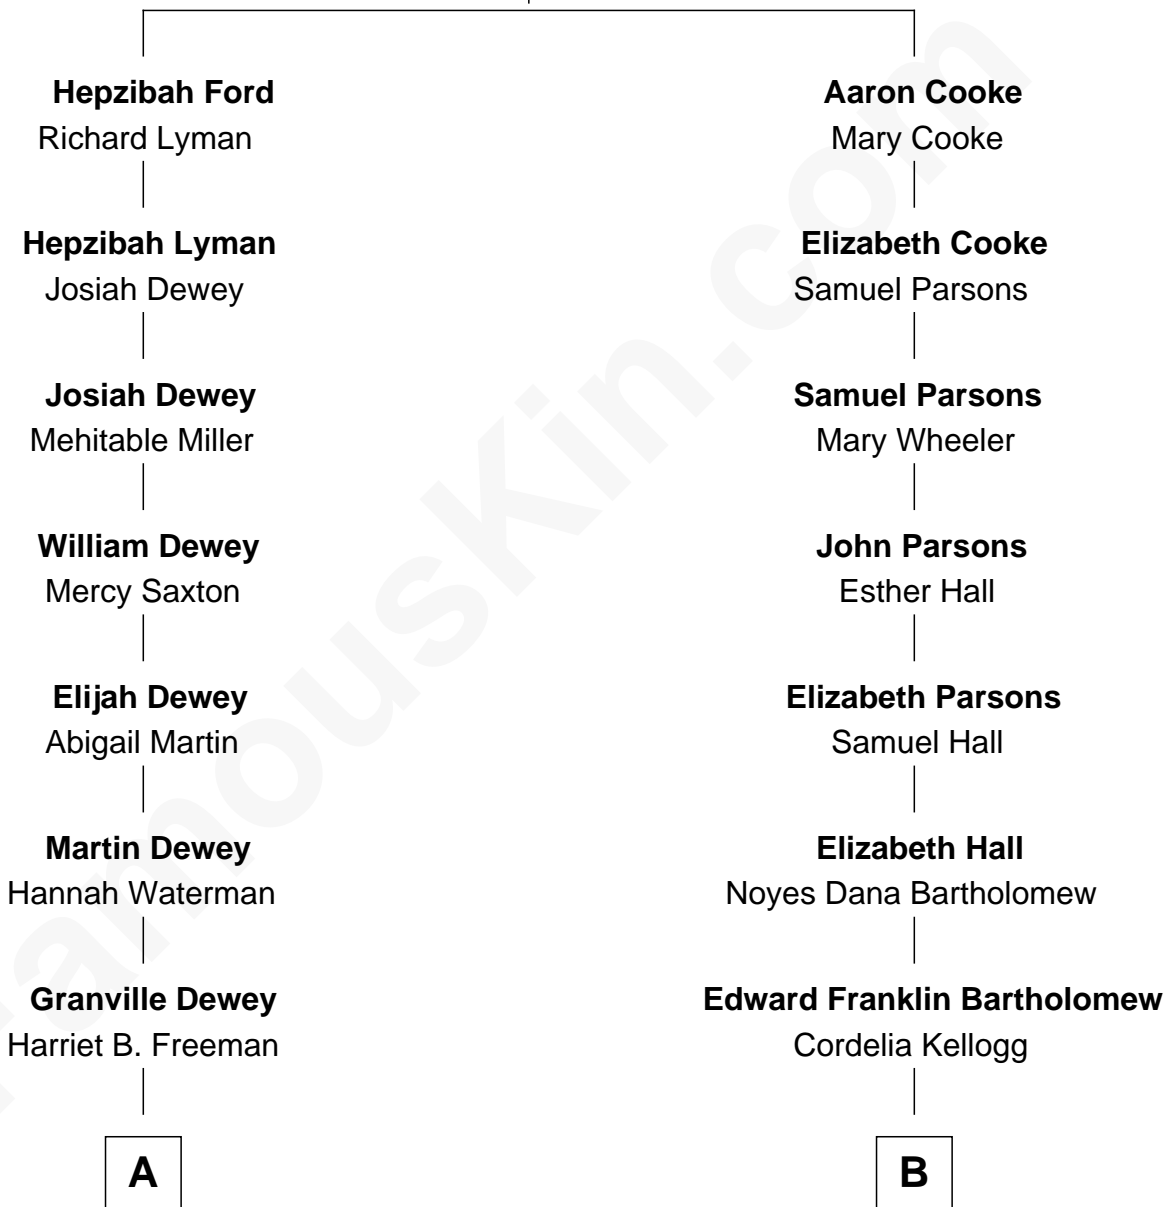

FamousKin.com Relationship Chart of

Thomas Edmund Dewey

47th Governor of New York

9th cousin 1 time removed of

Clint Eastwood

TV & Film Actor and Director

Elizabeth Charde

*with husband
Thomas Ford*

*with husband
Aaron Cooke*

A

George Martin Dewey

Emma Bingham

George Martin Dewey

Annie L. Thomas

Thomas Edmund Dewey

47th Governor of New York

B

Sophia Aurelia Bartholomew

Charles Claude Runner

Waldo Errol Runner

Virginia May McClanahan

Margaret Ruth Runner

Clinton Eastwood

Clint Eastwood