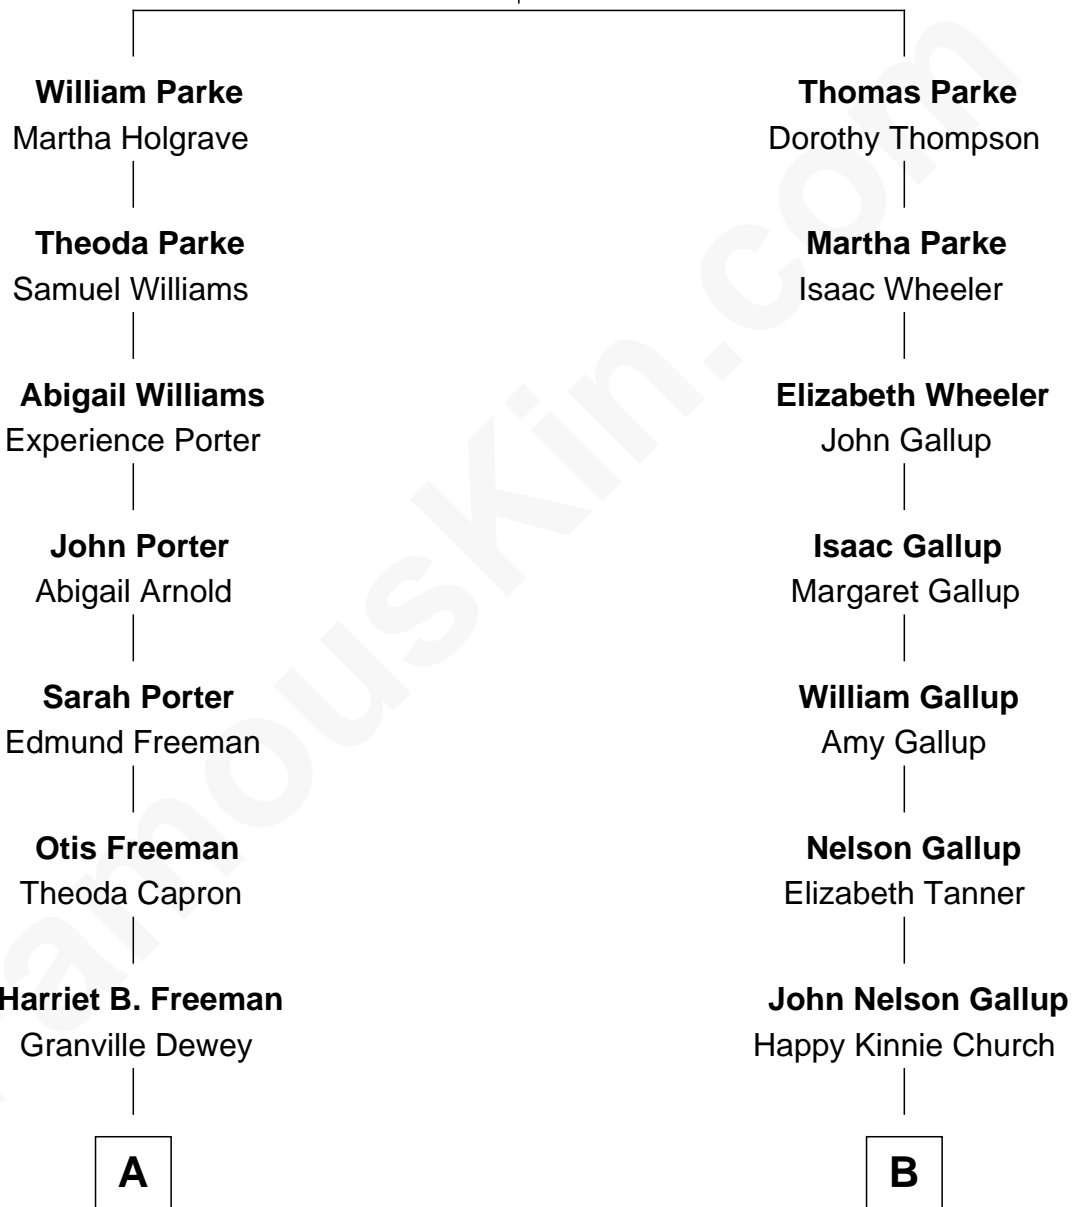

# FamousKin.com Relationship Chart of

**Thomas Edmund Dewey**

*47th Governor of New York*

8th cousin 1 time removed of

**George Gallup**

*Inventor of the Gallup Poll*

**Robert Parke**  
Martha Chaplin

**A**

**George Martin Dewey**

Emma Bingham

**George Martin Dewey**

Annie L. Thomas

**Thomas Edmund Dewey**

*47th Governor of New York*

**B**

**George Henry Gallup**

Nettie Davenport

**George Gallup**

*Inventor of the Gallup Poll*

FamousKin.com