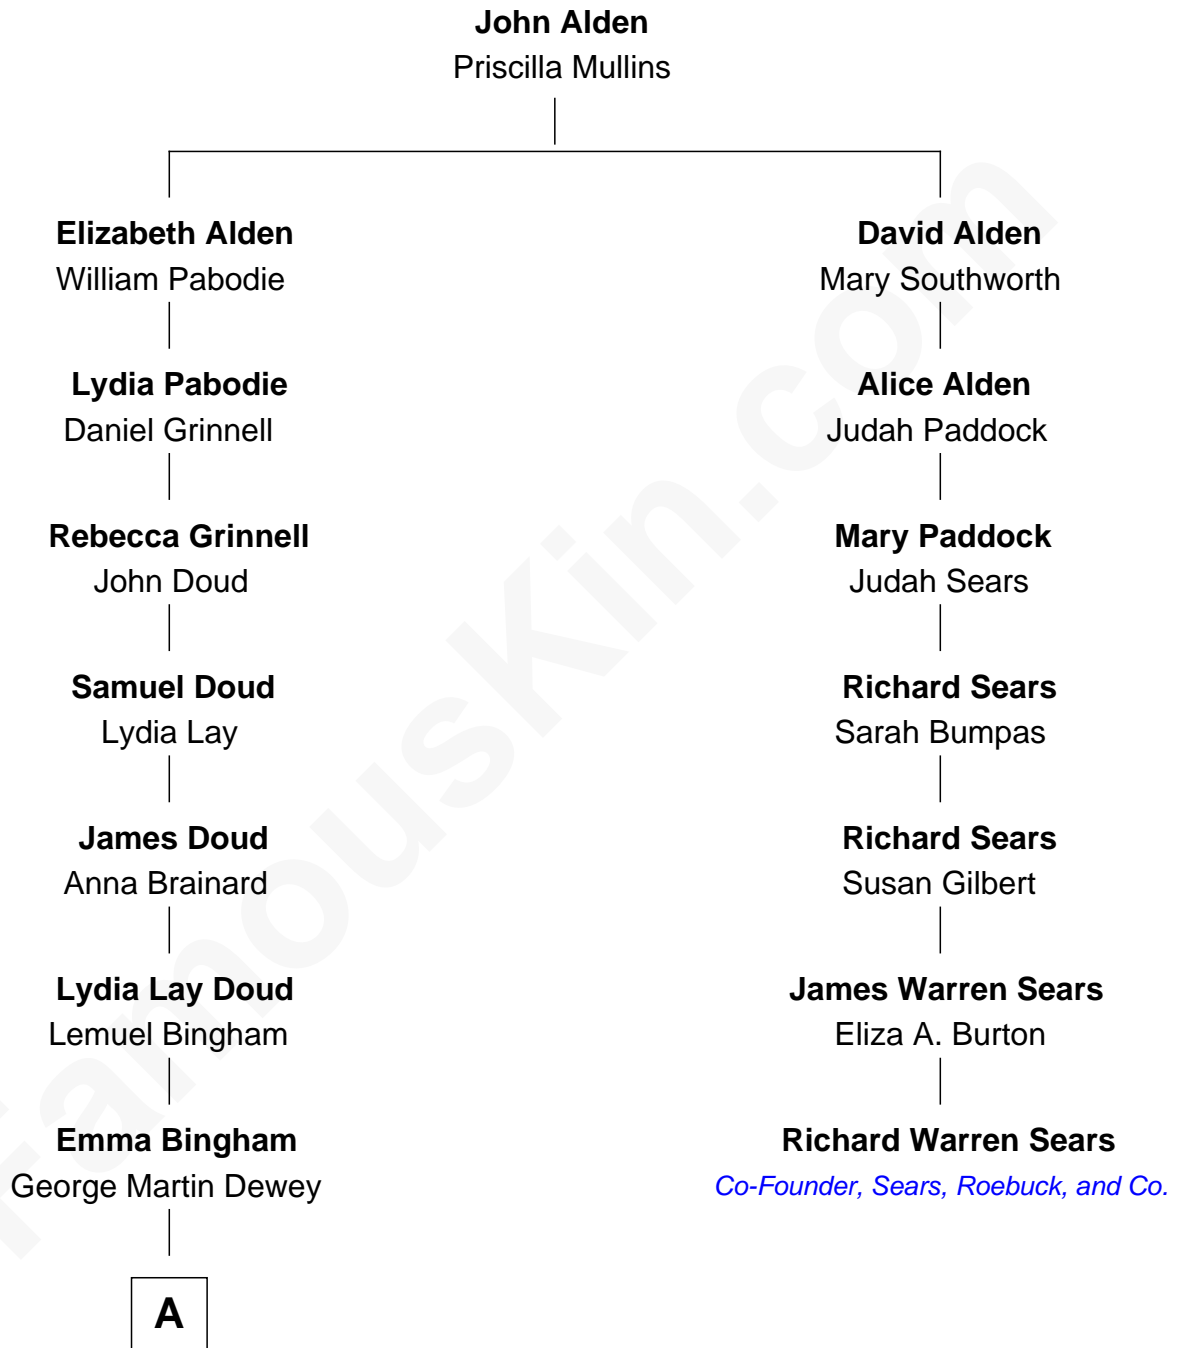

FamousKin.com Relationship Chart of

Thomas Edmund Dewey

47th Governor of New York

6th cousin 2 times removed of

Richard Warren Sears

Co-Founder of Sears, Roebuck, & Co.

A

George Martin Dewey

Annie L. Thomas

Thomas Edmund Dewey

47th Governor of New York

FamousKin.com