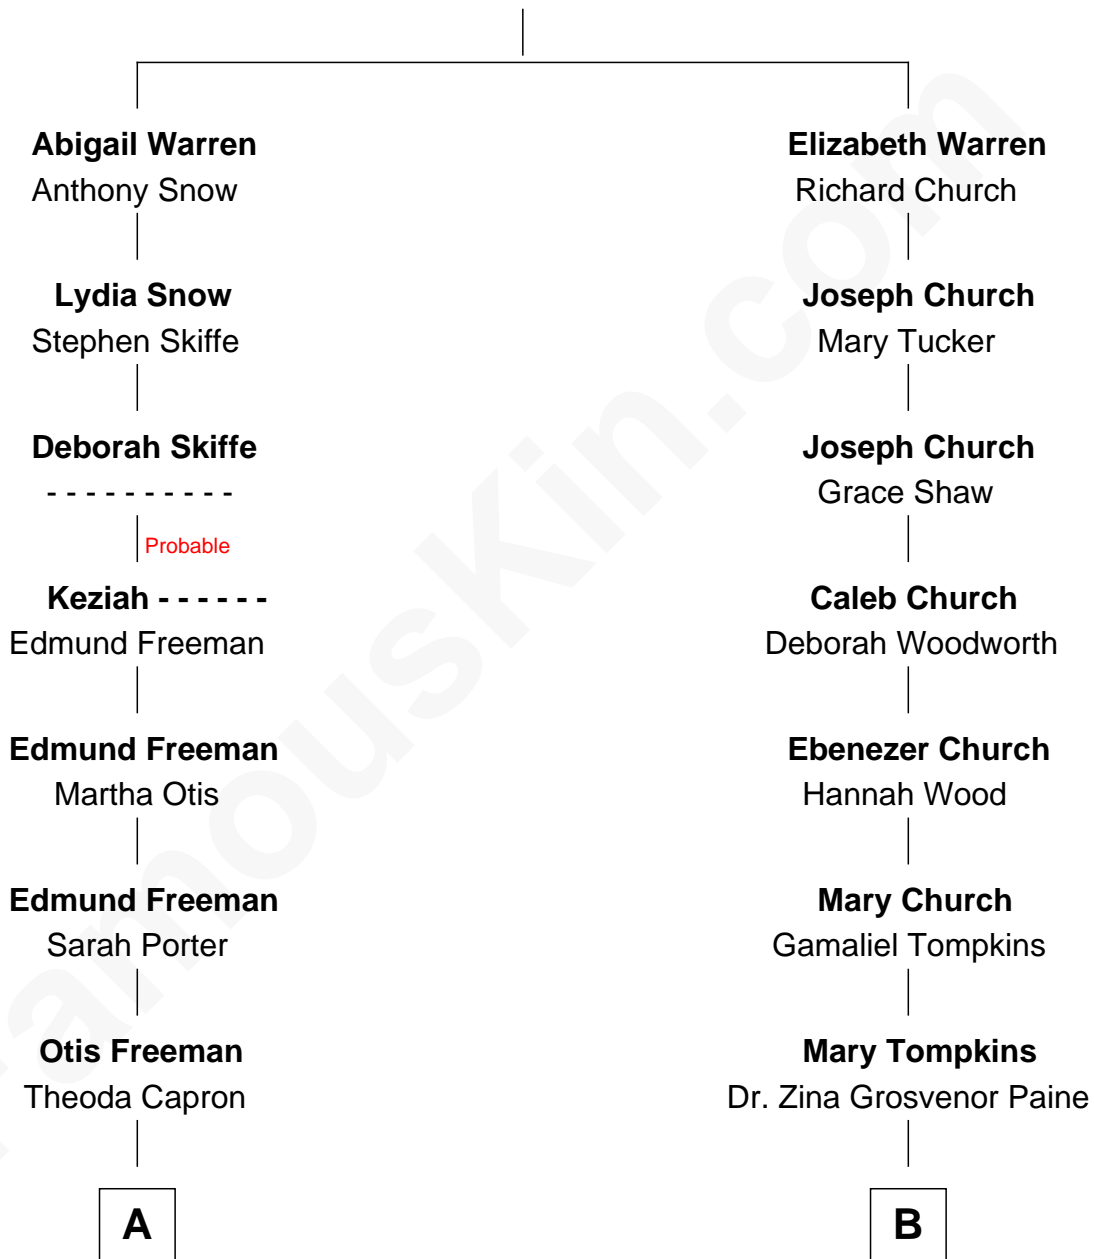

FamousKin.com
Relationship Chart of
Thomas Edmund Dewey
47th Governor of New York

9th cousin 1 time removed of

Charles M. Dale
66th Governor of New Hampshire

Richard Warren
 Elizabeth Walker

A

Harriet B. Freeman

Granville Dewey

George Martin Dewey

Emma Bingham

George Martin Dewey

Annie L. Thomas

Thomas Edmund Dewey

47th Governor of New York

B

Nathaniel Tompkins Paine

Martha Mariah Milby

Maud Paine

Fred Vernon Dale

Charles M. Dale

66th Governor of New Hampshire

FamousKin.com