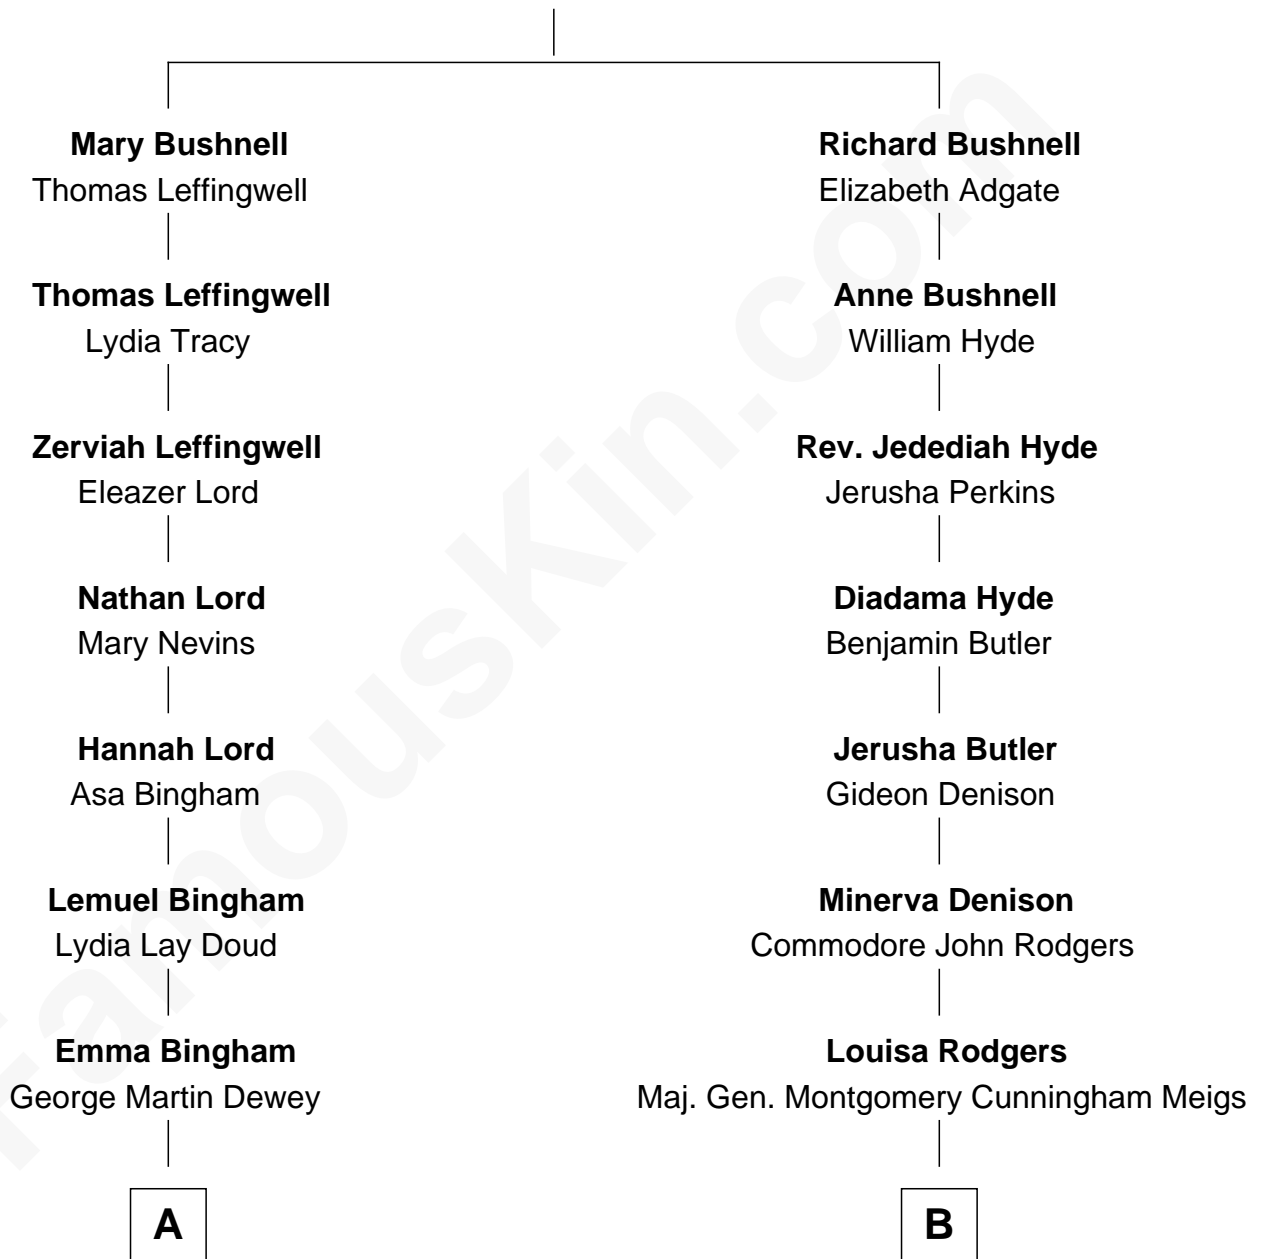

**FamousKin.com**  
**Relationship Chart of**  
**Thomas Edmund Dewey**  
*47th Governor of New York*

8th cousin 3 times removed of

**Parker Stevenson**  
*TV and Movie Actor*

**Richard Bushnell**

Mary Marvin

**A**

**George Martin Dewey**

Annie L. Thomas

**Thomas Edmund Dewey**

*47th Governor of New York*

**B**

**Mary Montgomery Meigs**

Col. Joseph Hancock Taylor

**Evelyn Taylor**

Eli Kirk Price

**Philip Price**

Sarah Meade Harrison

**Sarah Meade Price**

Richard Stevenson Parker

**Parker Stevenson**

*TV and Movie Actor*