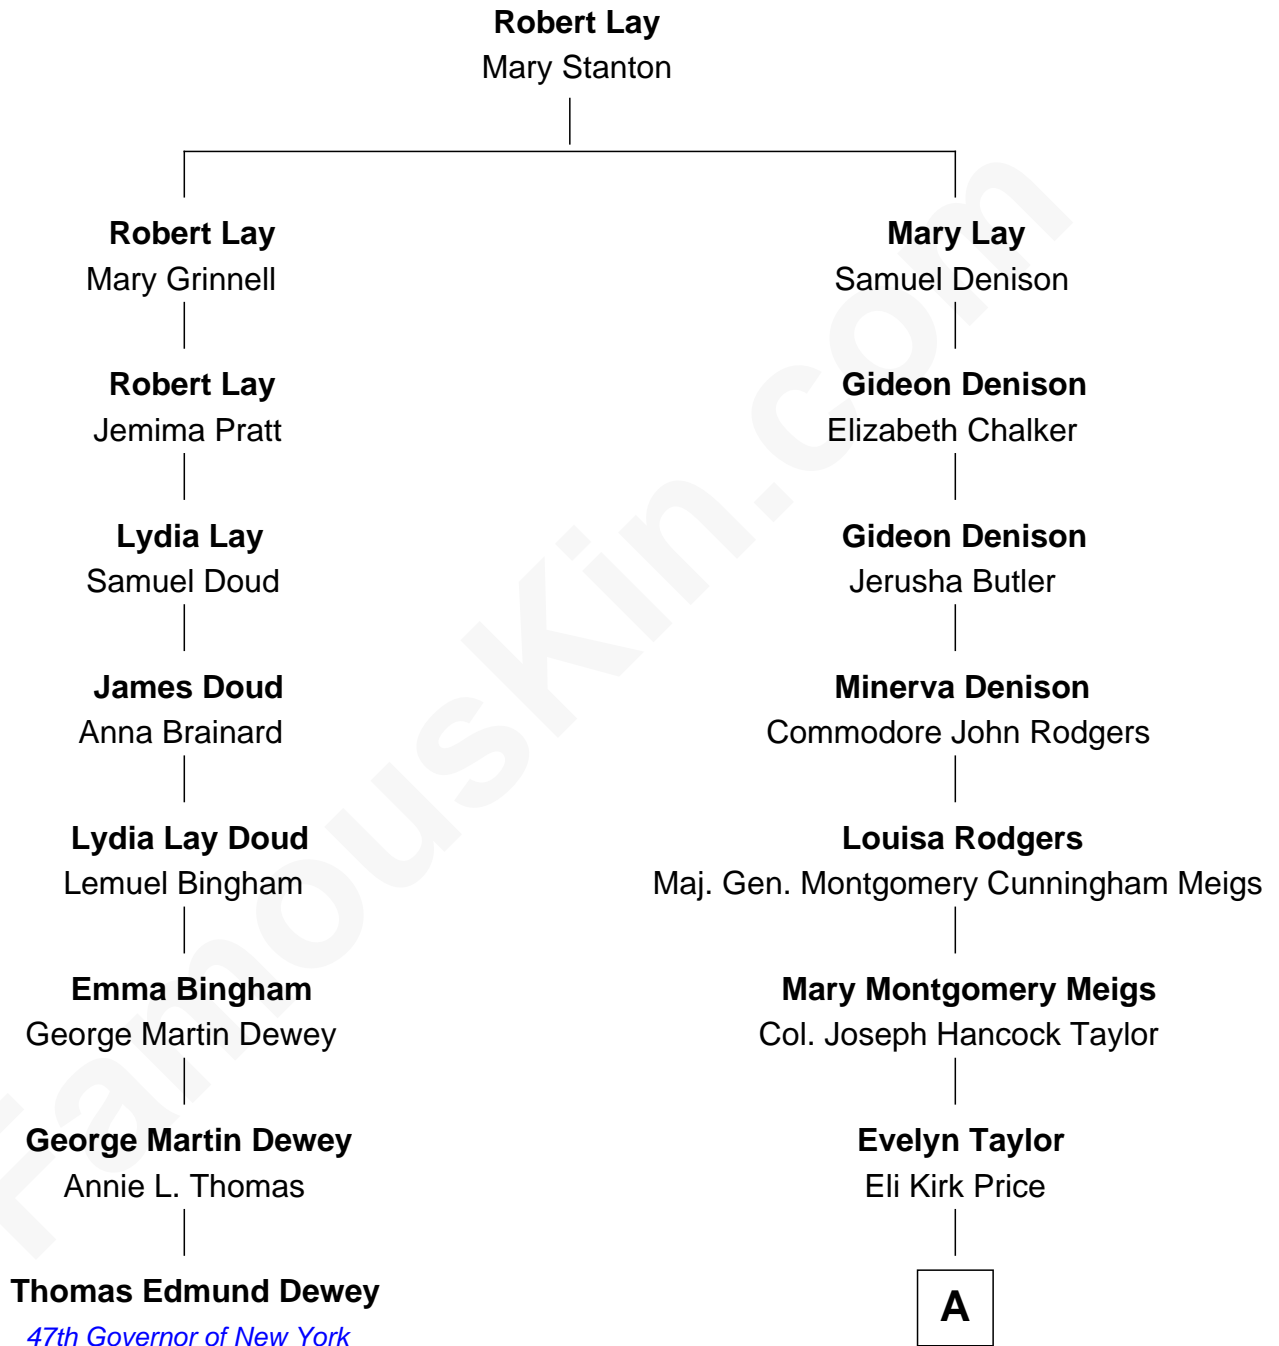

FamousKin.com
Relationship Chart of
Thomas Edmund Dewey
47th Governor of New York

7th cousin 2 times removed of

Parker Stevenson
TV and Movie Actor

A

Philip Price

Sarah Meade Harrison

Sarah Meade Price

Richard Stevenson Parker

Parker Stevenson

TV and Movie Actor

FamousKin.com