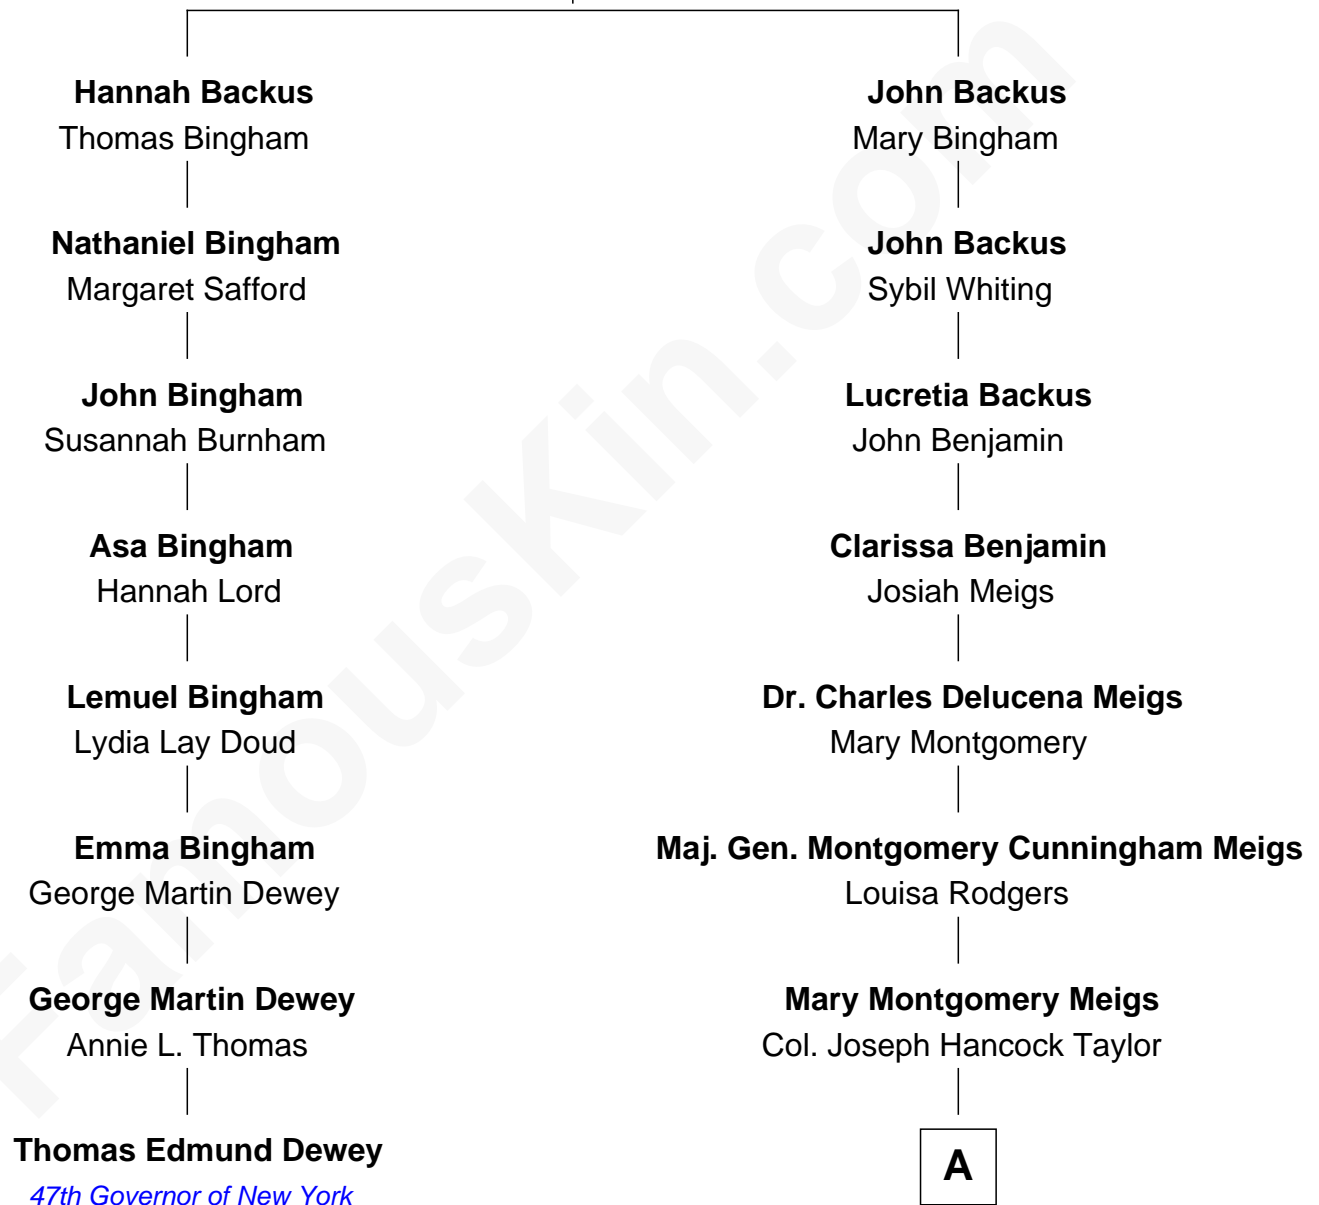

FamousKin.com
Relationship Chart of
Thomas Edmund Dewey
47th Governor of New York

7th cousin 3 times removed of

Parker Stevenson
TV and Movie Actor

William Backus
 Elizabeth Pratt

A

—
Evelyn Taylor

Eli Kirk Price

—
Philip Price

Sarah Meade Harrison

—
Sarah Meade Price

Richard Stevenson Parker

—
Parker Stevenson

TV and Movie Actor

FamousKin.com