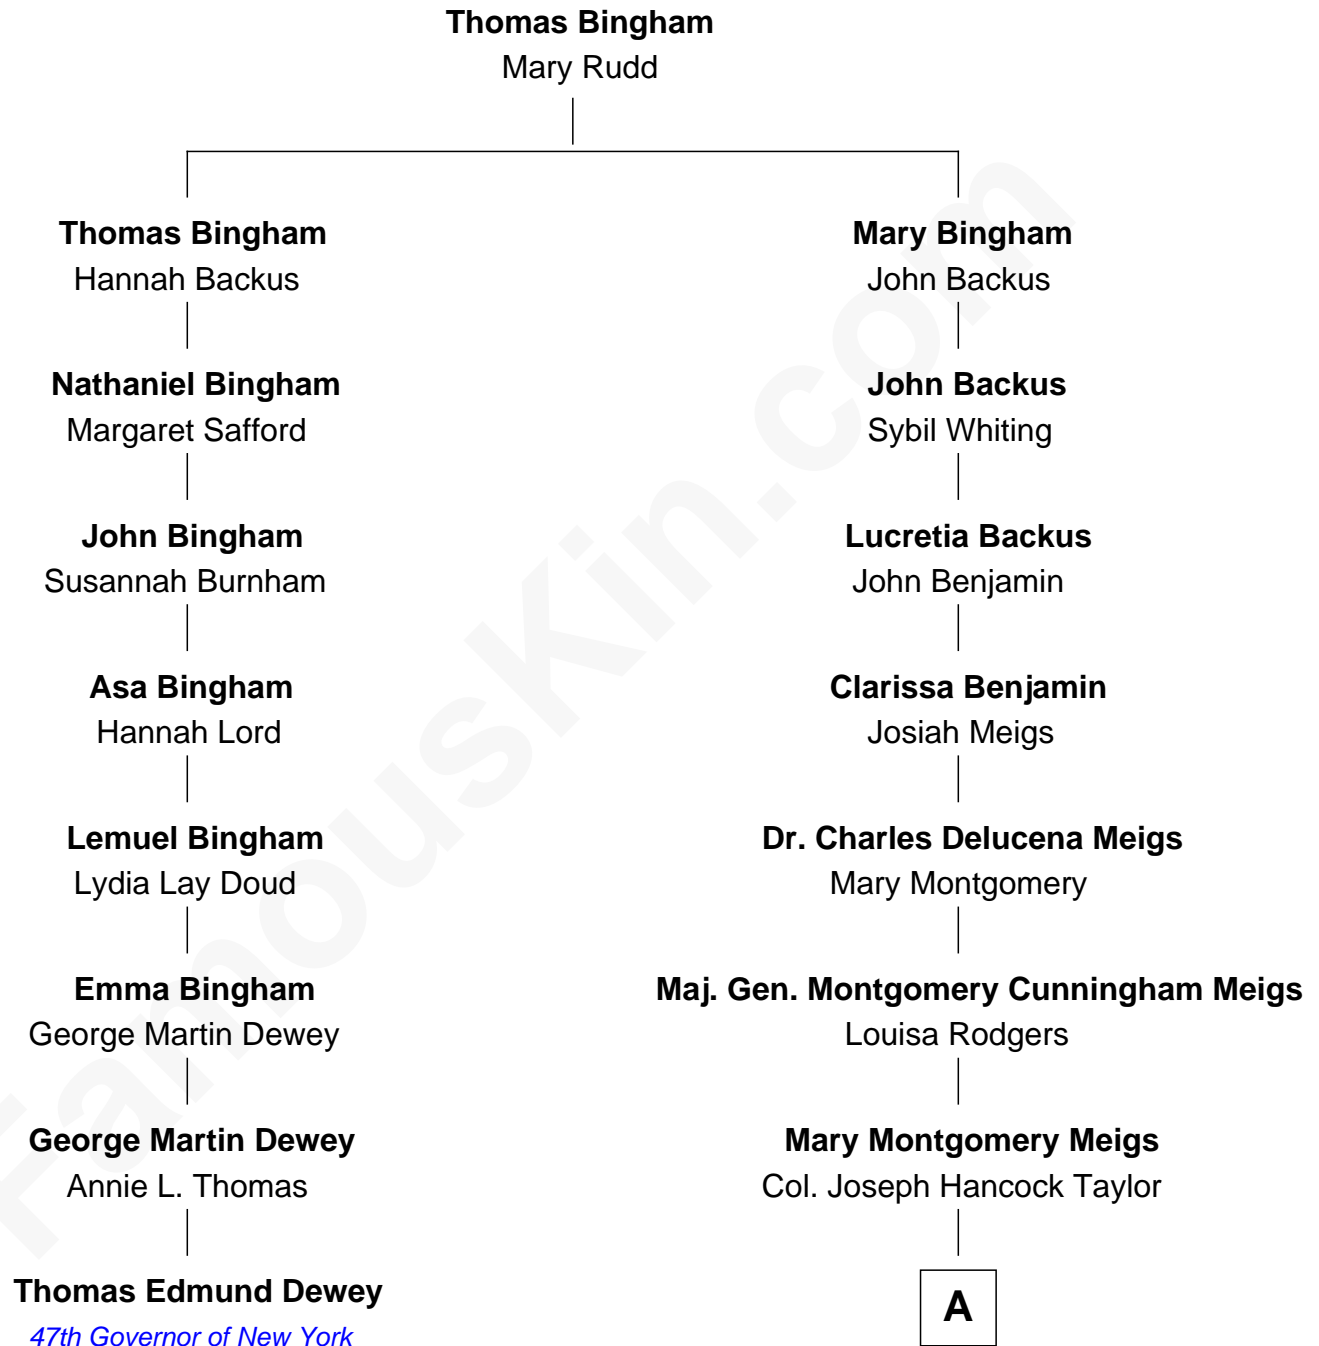

FamousKin.com

Relationship Chart of

Thomas Edmund Dewey

47th Governor of New York

7th cousin 3 times removed of

Parker Stevenson
TV and Movie Actor

A

—
Evelyn Taylor

Eli Kirk Price

—
Philip Price

Sarah Meade Harrison

—
Sarah Meade Price

Richard Stevenson Parker

—
Parker Stevenson

TV and Movie Actor

FamousKin.com