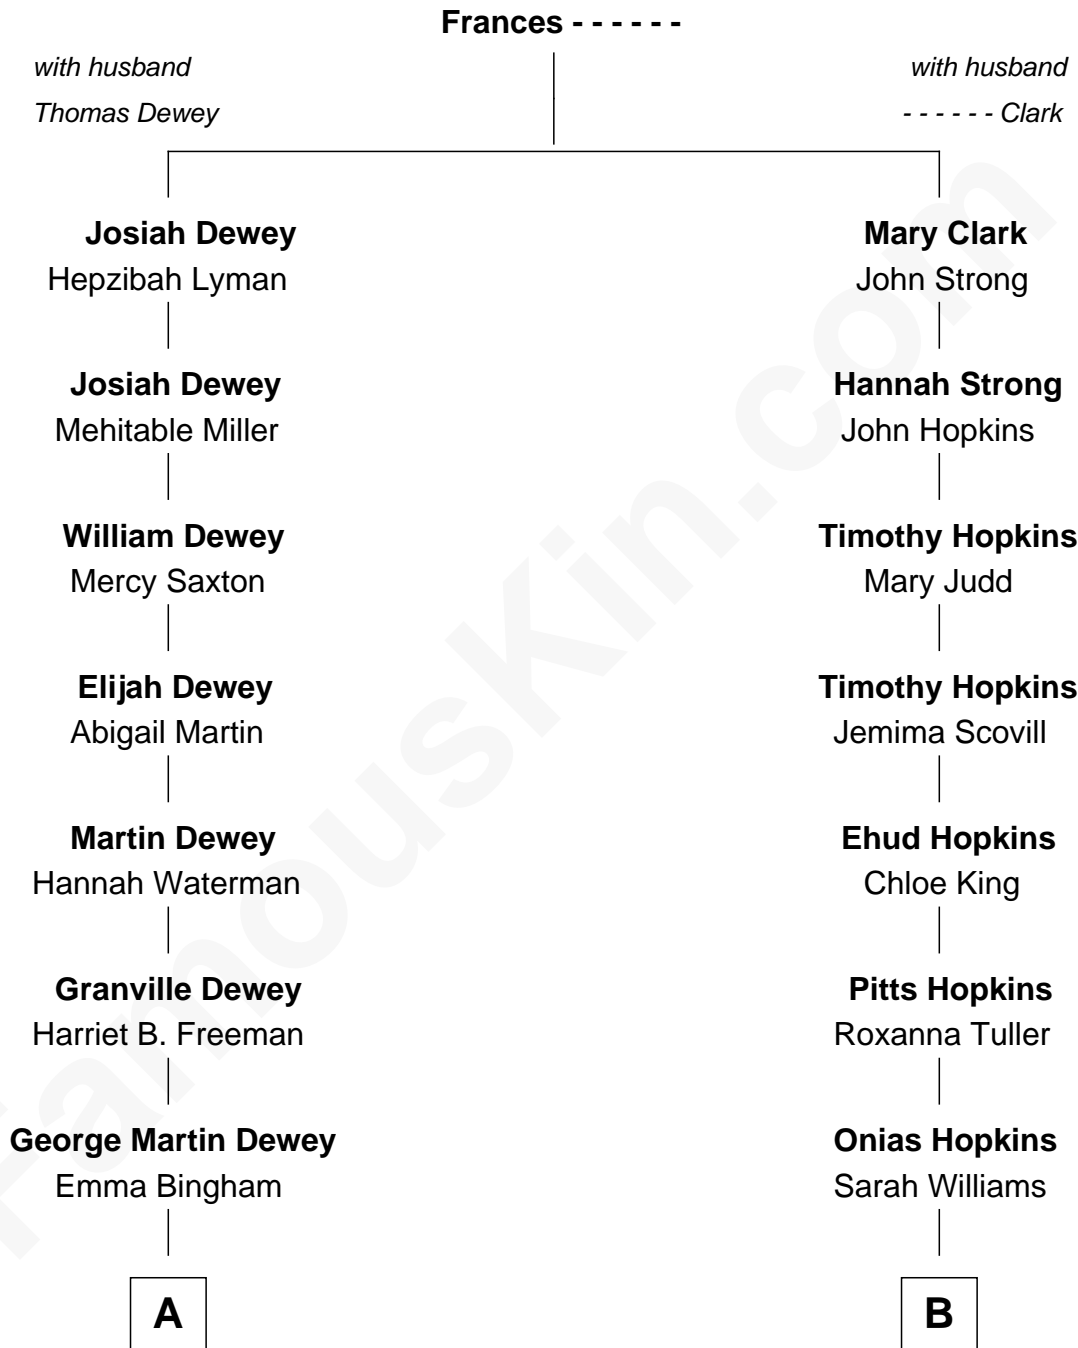

FamousKin.com

Relationship Chart of

Thomas Edmund Dewey

47th Governor of New York

8th cousin 5 times removed of

Taylor Lautner
TV and Movie Actor

A

George Martin Dewey

Annie L. Thomas

Thomas Edmund Dewey

47th Governor of New York

B

Amos Hopkins

Elizabeth Whitman

Violetta M. Hopkins

Arthur Himebaugh