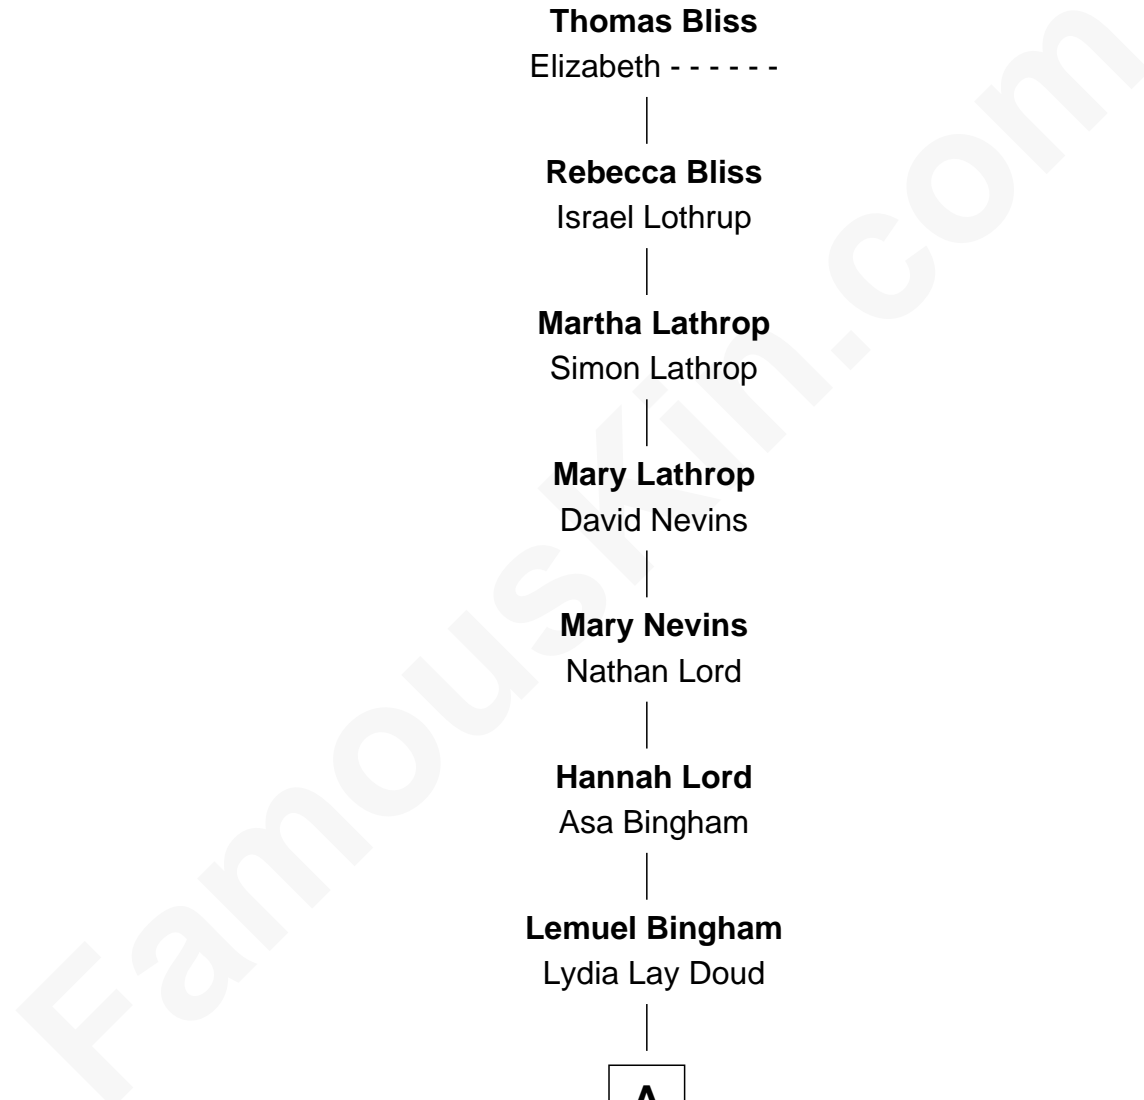

# FamousKin.com Relationship Chart of

**Thomas Edmund Dewey**

*47th Governor of New York*

**8th Great-grandson of**

**Thomas Bliss**

*(c1590 - c1650/1) Great Migration Immigrant 1639*

**Thomas Bliss**

Margaret Snowe

**Thomas Bliss**

Elizabeth - - - - -

**Rebecca Bliss**

Israel Lothrop

**Martha Lathrop**

Simon Lathrop

**Mary Lathrop**

David Nevins

**Mary Nevins**

Nathan Lord

**Hannah Lord**

Asa Bingham

**Lemuel Bingham**

Lydia Lay Doud

**A**

**A**

**Emma Bingham**

George Martin Dewey

**George Martin Dewey**

Annie L. Thomas

**Thomas Edmund Dewey**

*47th Governor of New York*

FamousKin.com